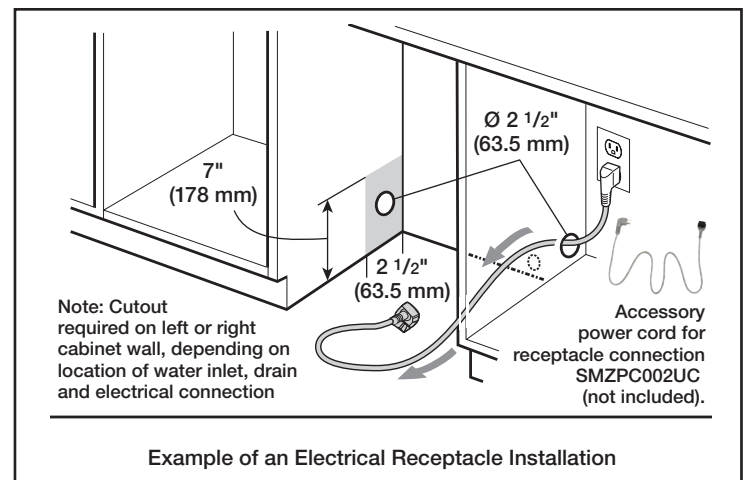

Example of an Electrical Receptacle Installation

Accessories: To purchase Bosch accessories, cleaners & parts please visit www.bosch-home.com/us/store or call 1-800-944-2904 (Mon to Fri 5 am to 6 pm PST, Sat 6 am to 3 pm PST).

Notes: All height, width and depth dimensions are shown in inches. BSH reserves the absolute and unrestricted right to change product materials and specifications, at any time, without notice. Consult the product's installation instructions for final dimensional data and other details prior to making cutout.

Warranties: Please see Use & Care manual or Bosch website for statement of limited warranty.

For more information on our entire line of products, go to www.bosch-home.com/us or call 1-800-944-2904

© BSH Home Appliances Corporation. All rights reserved. Bosch is a registered trademark of Robert Bosch GmbH.