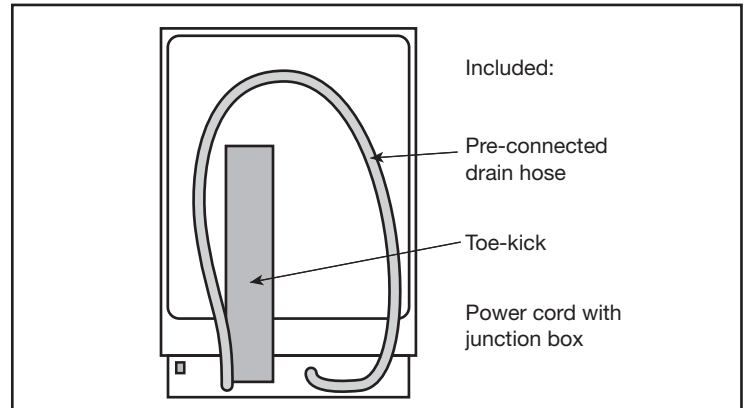

**Notes:** All height, width and depth dimensions are shown in inches. BSH reserves the absolute and unrestricted right to change product materials and specifications, at any time, without notice. Consult the product's installation instructions for final dimensional data and other details prior to making cutout.

## Installation Details

\* measured from the bottom edge of the countertop panel thickness recommended 3/4" (20 mm).

This dishwasher can accept custom door panel weights ranging from 7 to 24 lbs; however, the dishwasher comes from the factory ready for custom panel door weights from 11 to 18 lbs. If you plan on using a door panel that is not 11 to 18 lbs. please contact customer service at (800) 944-2904.

\*\* 24" (610 mm) wide panel may be used depending on cabinet design

Note: Refer to installation template for mounting hardware locations  
measurements in inches (mm)

All connections are at the rear of the appliance.  
Extension for drain hose available as accessory.  
Power cord for connection to electrical outlet (3-prong plug) available as accessory.