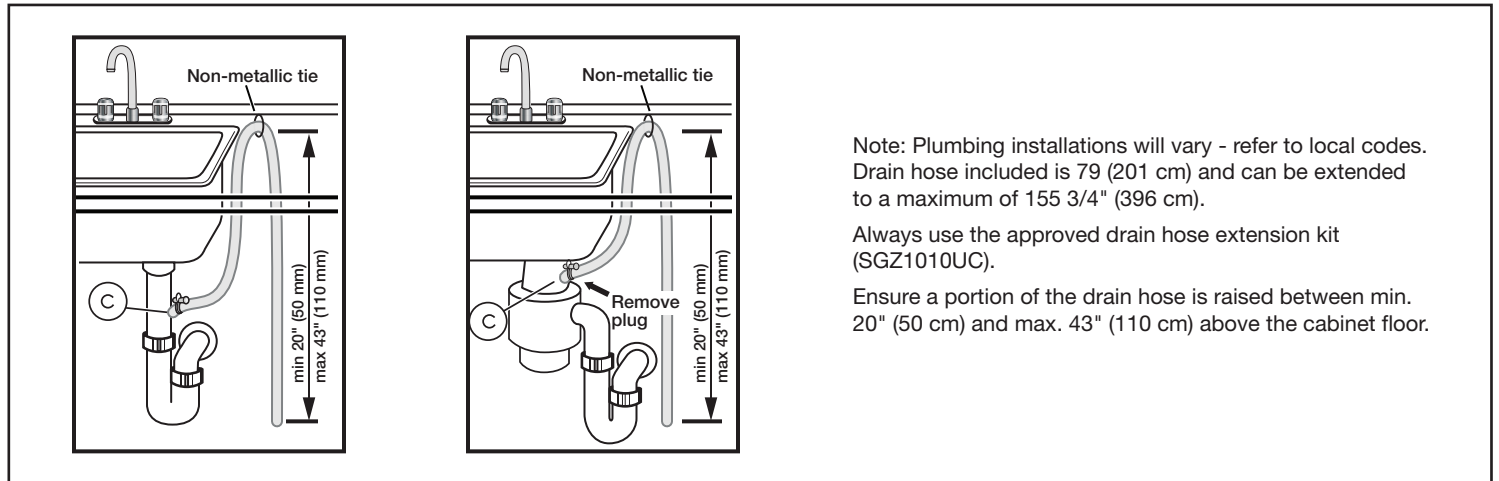

24" Custom Panel Dishwasher

800 Series – Custom Panel SHVM98W73N

BOSCH

Invented for life

Installation Details

Accessories: To purchase Bosch accessories, cleaners & parts please visit www.bosch-home.com/us/store or call 1-800-944-2904 (Mon to Fri 5 am to 6 pm PST, Sat 6 am to 3 pm PST).

Notes: All height, width and depth dimensions are shown in inches. BSH reserves the absolute and unrestricted right to change product materials and specifications, at any time, without notice. Consult the product's installation instructions for final dimensional data and other details prior to making cutout.

Warranties: Please see Use & Care manual or Bosch website for statement of limited warranty.

For more information on our entire line of products, go to www.bosch-home.com/us or call 1-800-944-2904

© BSH Home Appliances Corporation. All rights reserved. Bosch is a registered trademark of Robert Bosch GmbH.

07/18