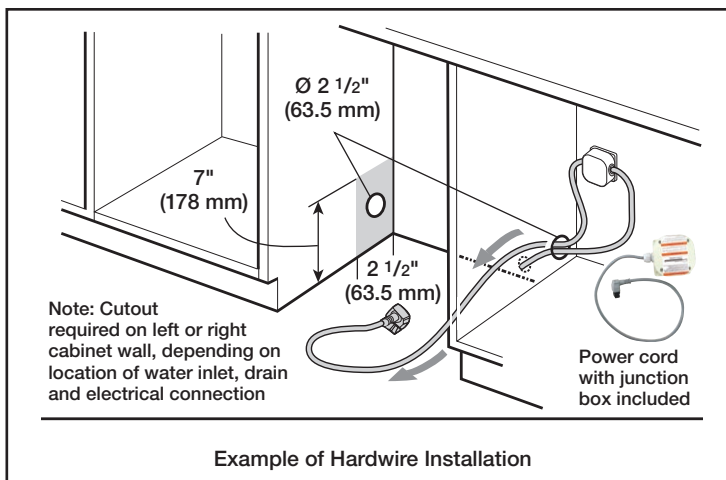

\*\* 24" (610 mm) wide panel may be used depending on cabinet design

Note: Refer to installation template for mounting hardware locations  
measurements in inches (mm)

All connections are at the rear of the appliance.  
Extension for drain hose available as accessory.  
Power cord for connection to electrical outlet (3-prong plug) available as accessory.