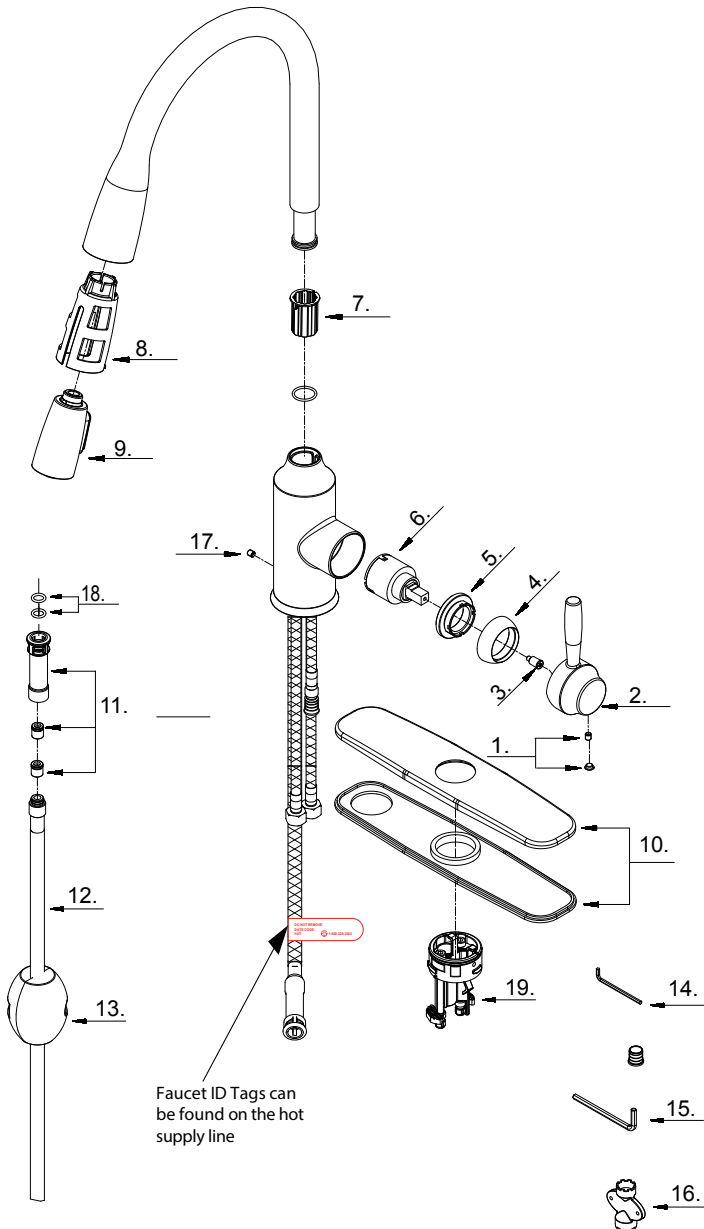

Glacier Bay Invee 8 in. Single-Handle Top Mount Pull-Down
Sprayer Kitchen Faucet

MODEL	STORE SKU#	FINISH
FP4A4080BNV	896408	Brushed Nickel
FP4A40800B	100006787	Oil Rub Bronze

Part	Description	Part Number
1	Index Button	A66D558
2	Handle Assembly	A069293
3	Handle Adaptor	A017956
4	Trim Cap	A103016
5	Locking Nut	A104207
6	Ceramic Disc Cartridge	A507348N
7	Pattern Clip	A012357
8	Hose Guide	A126067KP
9	Hand Spray W/ Check valve	A523456WKP
10	Cover Plate & Putty Plate	A667003
1	Index Button	A66D558
2	Handle Assembly	A069293
3	Handle Adaptor	A017956
4	Trim Cap	A103016
5	Locking Nut	A104207
6	Ceramic Disc Cartridge	A507348N
7	Pattern Clip	A012357
8	Hose Guide	A126067KP
9	Hand Spray W/ Check valve	A523456WKP
10	Cover Plate & Putty Plate	A667003
11	Hose Adaptor Assembly	A66G142N
12	Spray Hose	A514001WGR
13	Weight	A504713
14	Hex Wrench(1*H2.5*53L)	A031217
15	Wrench (H2.5 * 45mm L * 70mmL)	A031011NI
16	Wrench	A031237GR
17	Screw (M5 * 5mm L)	A008003
18	O-Ring Set	A668178N
19	Shank Assembly	A504027

Many replacement cartridges, aerators, and drain assemblies can be purchased at your local The Home Depot store or online at HOMEDEPOT.COM

To Order Parts Call: 1-855-HD-GLACIER