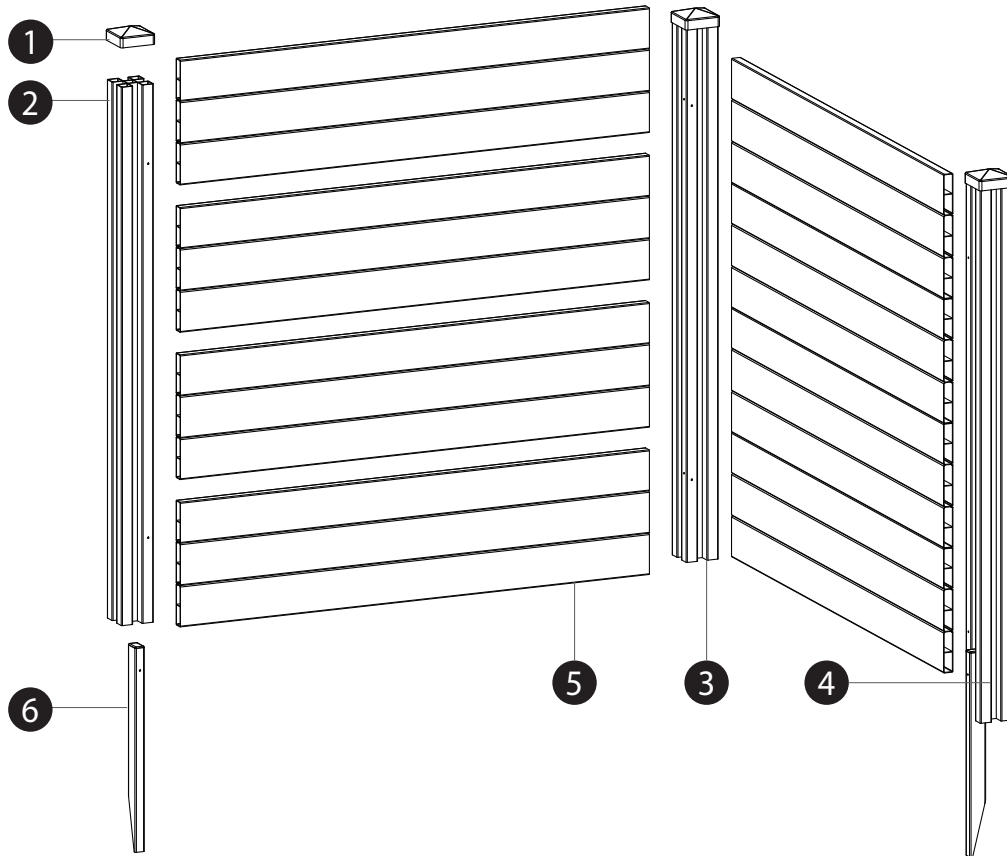

## BOX CONTENTS

# Deluxe Vinyl Mailbox Post with No-Dig Steel Pipe Anchor Kit

### Box Contents

1. Post Caps (3)
2. Post - Left (1) - 3" x 3" x 47 1/2"
3. Post - Corner (1) - 3" x 3" x 47 1/2"
4. Post - Right (1) - 3" x 3" x 47 1/2"
5. Board Wall (8) - 7/8" x 11" x 44"
6. Ground Stake (2) - 7/8" x 1 1/2" x 18"
7. 2 1/2" Self-Auguring Stainless Steel Screw (10)