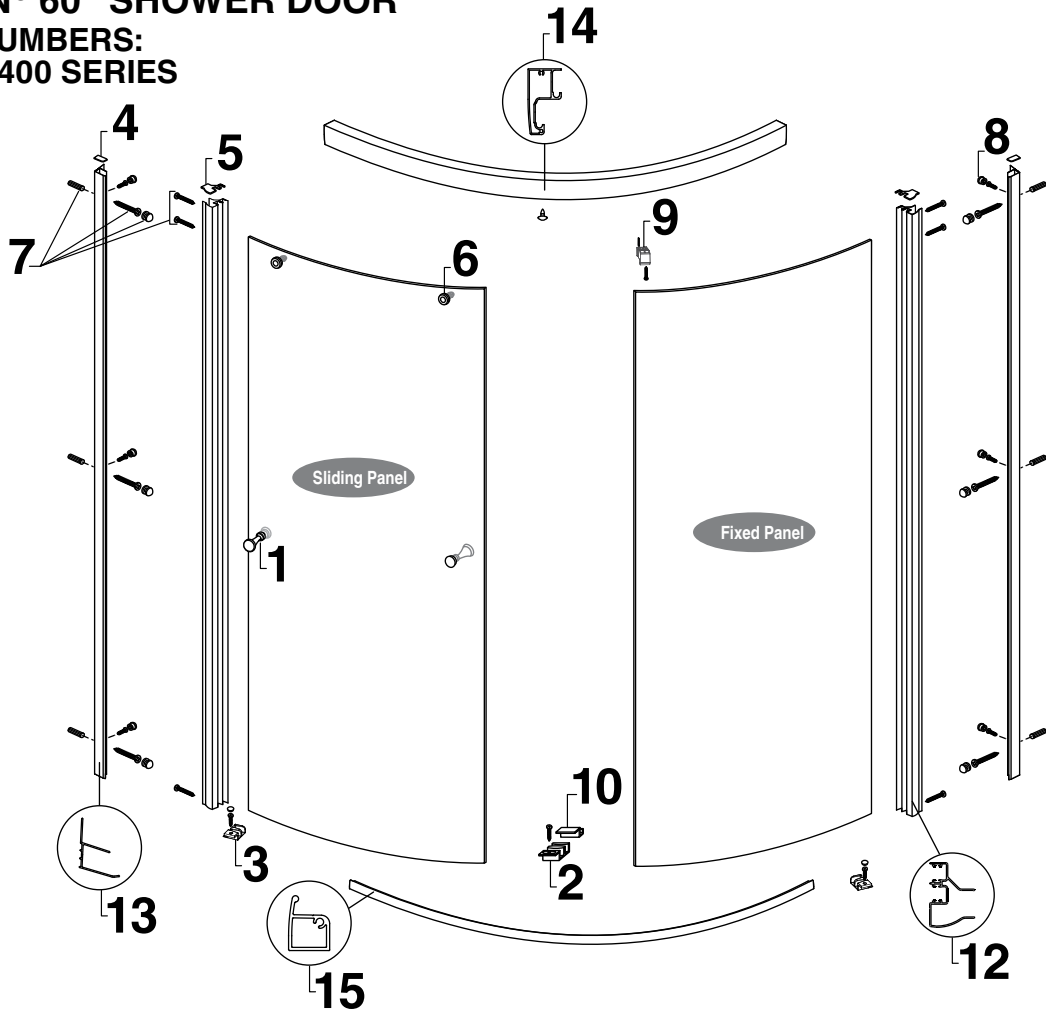

OVATION® 60" SHOWER DOOR
MODEL NUMBERS:
AM00560.400 SERIES

No.	DESCRIPTION	*PART#	PACKAGE QUANTITY
1	Handle Sets	710291-101.YYY0A	2 pieces
2	Center Guide 1	710292-101.YYY0A	1x Center Guide (with 2 inserts pre-assembled) 1x Screw M4x12
3	Bottom Guide (L&R)	710293-101.YYY0A	1x Left Bottom Guide, 1x Right Bottom Guide, 2x Caps, 2x Screw M4x10
4	Wall Post Cap (L&R)	710294-101.YYY0A	Left & Right, one for each
5	Door Post Top Cap (L&R)	710295-101.YYY0A	Left & Right, one for each
6	Rollers (Preassembled)	710296-101.0070A	2 pieces
7	Screw Bag 1	710297-101.YYY0A	6x Wall Plugs, 12x Screw M4x35, 6x Screw Caps
8	Screw Bag 3	710308-101.YYY0A	6x Screw M4x10, 6x Screw Caps, 1x Screw M4x12
9	Glass Brackets	710309-101.YYY0A	2x Glass Brackets, 1x Cover, 1x Screw M4x16, 1x Grey Cap
10	Center Guide Spacer	710310-101.YYY0A	1 piece
11	Door Post Gasket 71-7/8" (1825mm) [NOT SHOWN]	710311-101.0070A	2 pieces
12	Door Post Extrusion 72" (1829mm)	710312-101.YYY0A	1 piece
13	Wall Post Extrusion 72" (1829mm)	710313-101.YYY0A	1 piece
14	Top Horizontal Rail 54-7/8" (1393mm)	710329-101.YYY0A	1 piece
15	Bottom Horizontal Rail 54-7/8" (1393mm)	710330-101.YYY0A	1 piece
<p>*NOTE: Part# "YYY" specify: 213 Silver 295 Satin</p>			