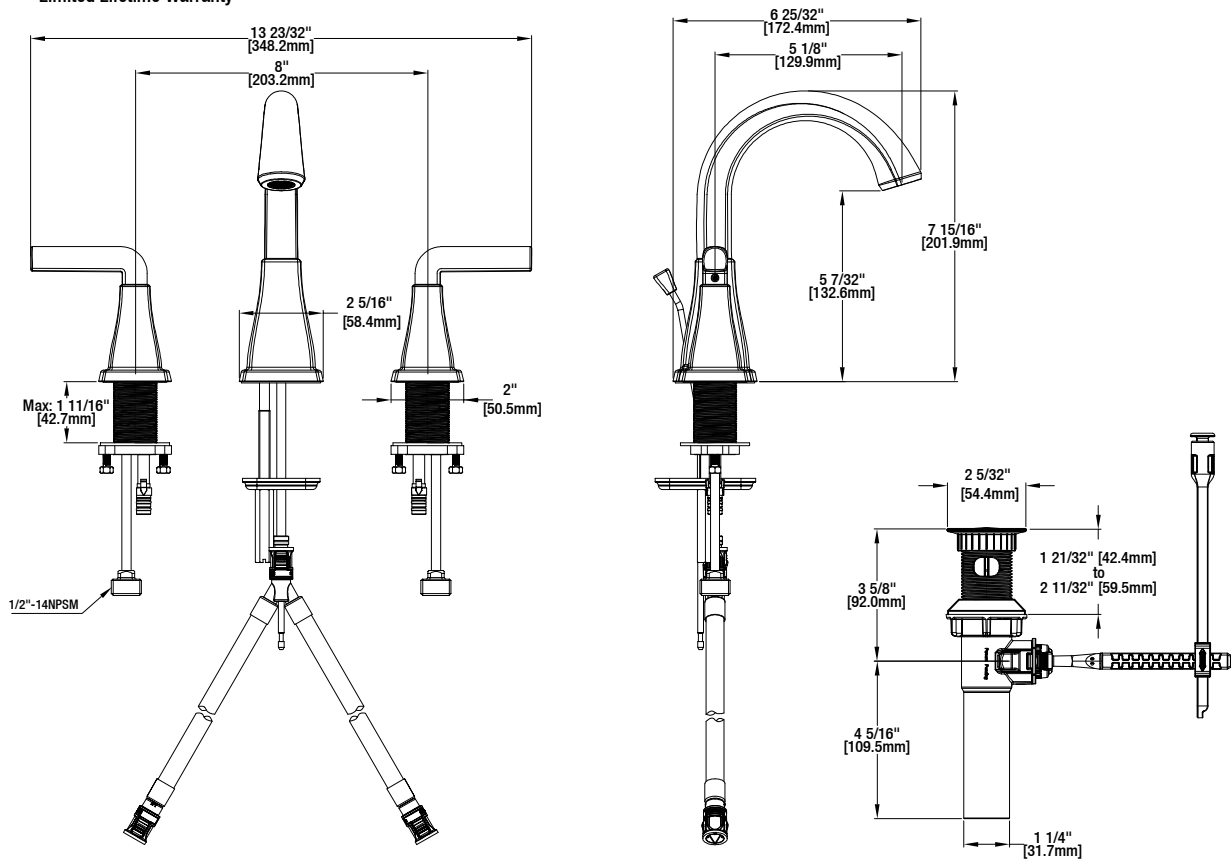

WARRANTY

- Limited Lifetime Warranty

INSTALLATION DIMENSIONS

Glacier Bay reserves the right to make changes in specifications and materials and to change and discontinue models, both without notice or obligation. Dimensions are for reference only.