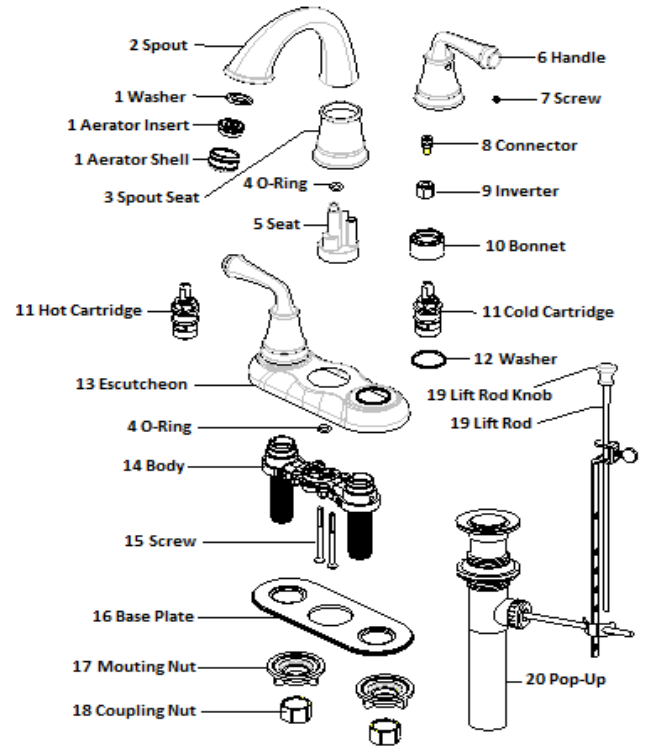

Eden Lavatory Faucet . SPARE PARTS

524512 524538
 Chrome Oil Rubbed Bronze

No.	Name	524512		524538	
		Order Code	List Price	Order Code	List Price
1	Washer	907774	\$2.79	907790	\$3.21
	Aerator Insert				
	Aerator Shell				
2	Spout				
3	Spout Seat				
4	O-Ring				
5	Seat				
6	Handle				
7	Screw				
8	Connector				
9	Inverter				
10	Bonnet				
11	Hot Cartridge	907519	\$9.42	907519	\$9.42
	Cold Cartridge				
12	Washer				
13	Escutcheon				
14	Body				
15	Screw				
16	Base Plate				
17	Mounting Nut				
18	Coupling Nut				
19	Lift Rod Knob				
	Lift Rod				
20	Pop-Up	529958	\$12.89	902627	\$19.98