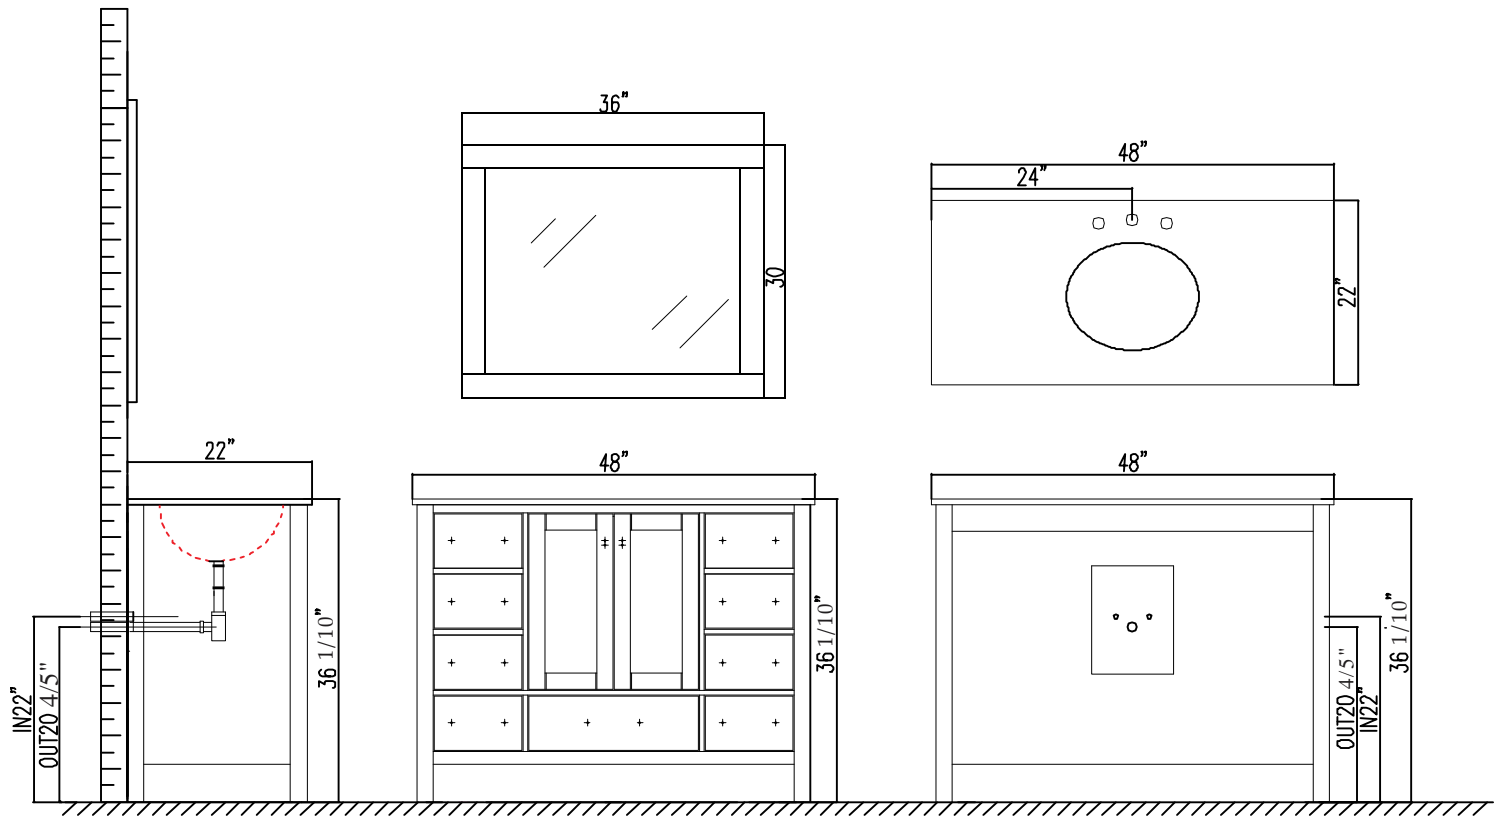

# Vinnova Gela Vanity Collection 723048-ES-CA

## Features

- Makes a dramatic statement in any bathroom
- Crafted of laminated solid wood
- Available in Espresso finish
- Includes coordinated mirror
- Round Under-Mount Sink
- Generous storage space for toiletries
- Alluring satin nickel-finish hardware
- Nine Soft-Closing Drawers and Two Soft-Closing Doors
- Easy plumbing and faucet installation\*

\* Does not include faucet, drain assembly, or P-trap

**VINNOVA**  
FASHION BATHROOM LIFE