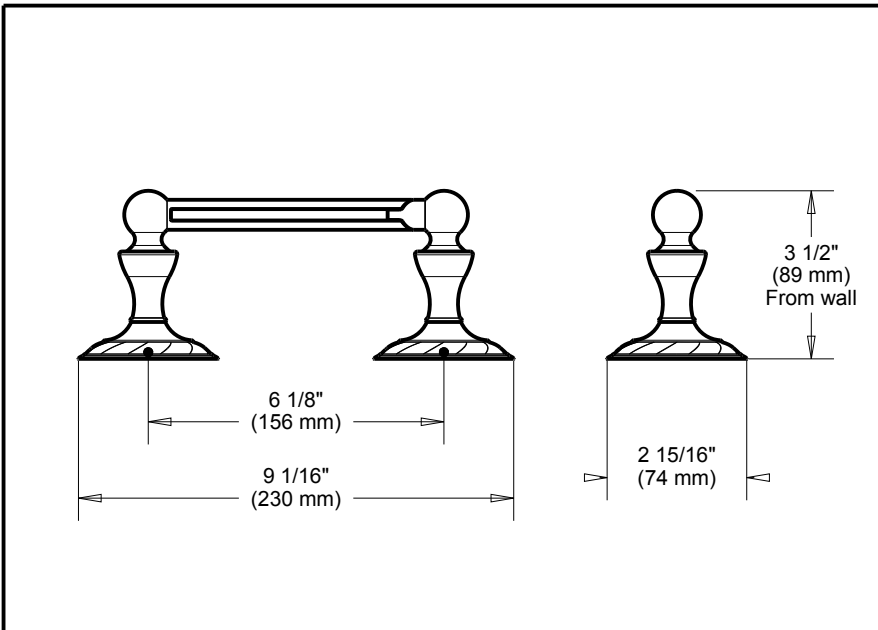

ACCESSORIES

- Pirouette™ Bath Collection
- Pivoting TPH

Submitted Model No.: _____

Specific Features: _____

STANDARD SPECIFICATIONS:

- Wood blocking is preferable behind all wall surfaces. If wood blocking is not available, the following fasteners are suggested: Tile/Masonry-Plastic or lead Anchors Plaster/drywall-Toggle bolts.
- Mounting hardware and mounting template included with product.