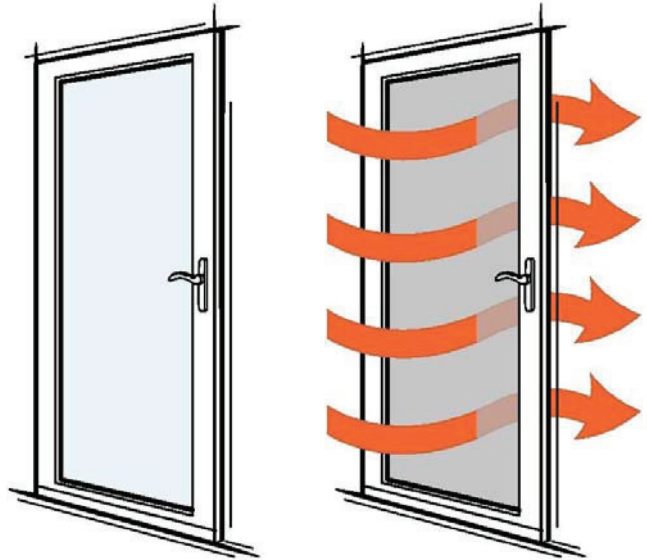

# SPECIFICATIONS

Internet #: 203145023

Product Name: Andersen® - 36 in. x 80 in. 3000 Series Black Full View Easy Install Storm Door

## DIMENSIONS

Assembled Depth (in.)	2.25 in
Assembled Height (in.)	80.875 in
Assembled Width (in.)	36.375 in
Door Size (WxH) in.	36 x 80
Door Thickness (in.)	1.5 in
Fits Opening Height (in.)	80 to 80 7/8
Fits Opening Width (in.)	35 7/8 to 36 3/8

## DETAILS

Bottom Door Sweep	Double	Handleset Finish	Nickel
Color Family	Black	Included	Screen
Color/Finish	Black	Material	Aluminum
Door Handing	Right-Hand/Outswing	Product Weight (lb.)	56
Door Type	Storm	Returnable	90-Day
Features	Easy Install	Type of Weatherstripping	Dual
Finish Type	Painted	View Type	Full-view