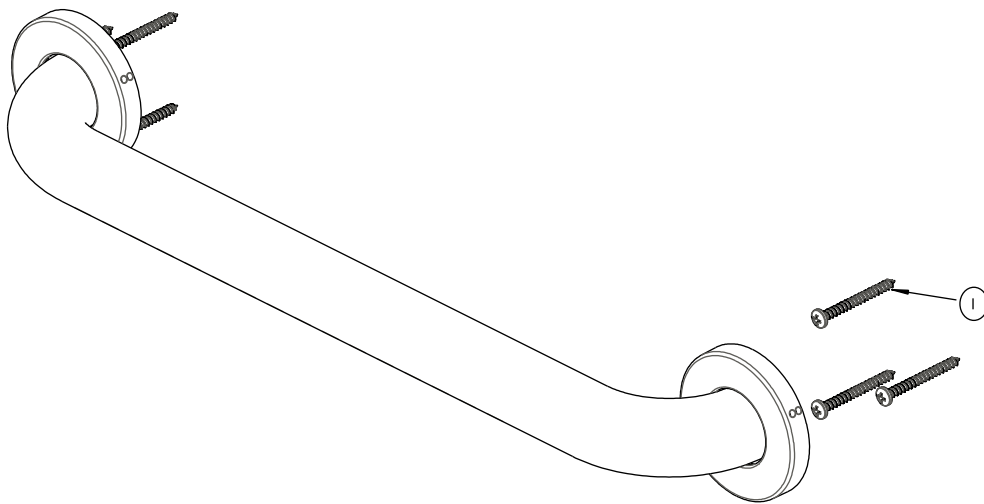

## Replacement Parts List

Combo Model#	Separated Lota Model#
20135-02103-89	20135-02103-18
	20135-02103-24
	20135-02103-36

18 in.x1-1/2 in.Concealed Peened Bar

MODEL	SKU#	FINISH
20135-02103-18	206767687	PSS (Polished Stainless Steel)

Part	Description	Part Number
1	Wood Screw	RP3039

\*Specify Finish

Many replacement cartridges, aerators, and drain assemblies can be purchased at your local The Home Depot store or online at [HOMEDEPOT.COM](http://HOMEDEPOT.COM)

## Replacement Parts List

24 in.x1-1/2 in.Concealed Peened Grab Bar

MODEL	SKU#	FINISH
20135-02103-24	206767674	PSS (Polished Stainless Steel)

Part	Description	Part Number
1	Wood Screw	RP3039

\*Specify Finish