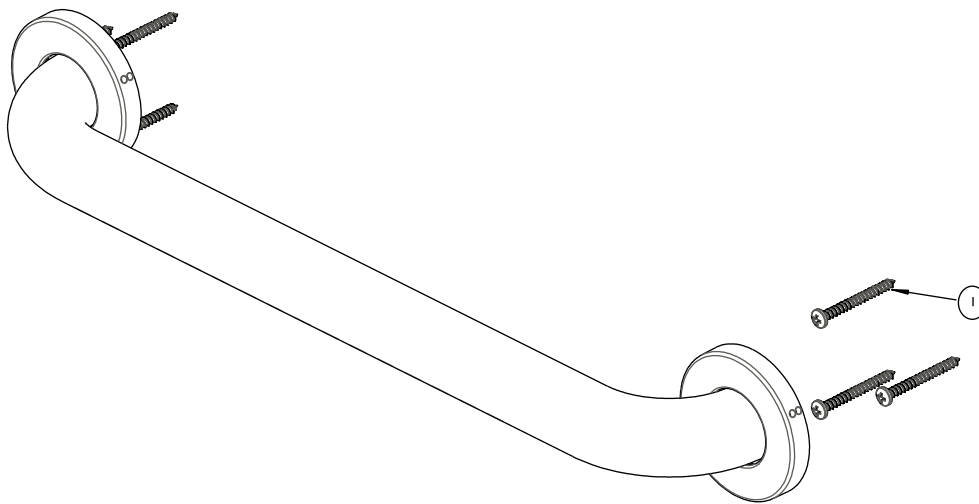

Part	Description	Part Number
1	Wood Screw	RP3039

\*Specify Finish

Many replacement cartridges, aerators, and drain assemblies can be purchased at your local The Home Depot store or online at [HOMEDEPOT.COM](http://HOMEDEPOT.COM)

## Replacement Parts List

24 in.x1-1/2 in.Concealed Peened Grab Bar

MODEL	SKU#	FINISH
20135-02103-24	206767674	PSS (Polished Stainless Steel)

Part	Description	Part Number
1	Wood Screw	RP3039

\*Specify Finish