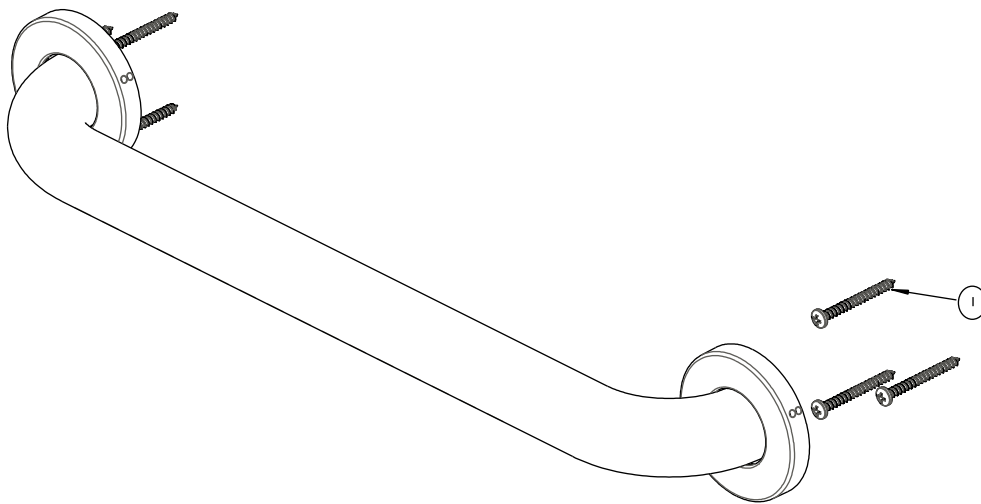

## Replacement Parts List

24 in.x1-1/2 in.Concealed Peened Grab Bar

MODEL	SKU#	FINISH
20135-02103-24	206767674	PSS (Polished Stainless Steel)

Part	Description	Part Number
1	Wood Screw	RP3039

\*Specify Finish

## Replacement Parts List

36 in.x1-1/2 in.Concealed Peened Grab Bar

MODEL	SKU#	FINISH
20135-02103-36	206767731	PSS (Polished Stainless Steel)

Part	Description	Part Number
1	Wood Screw	RP3039

\*Specify Finish