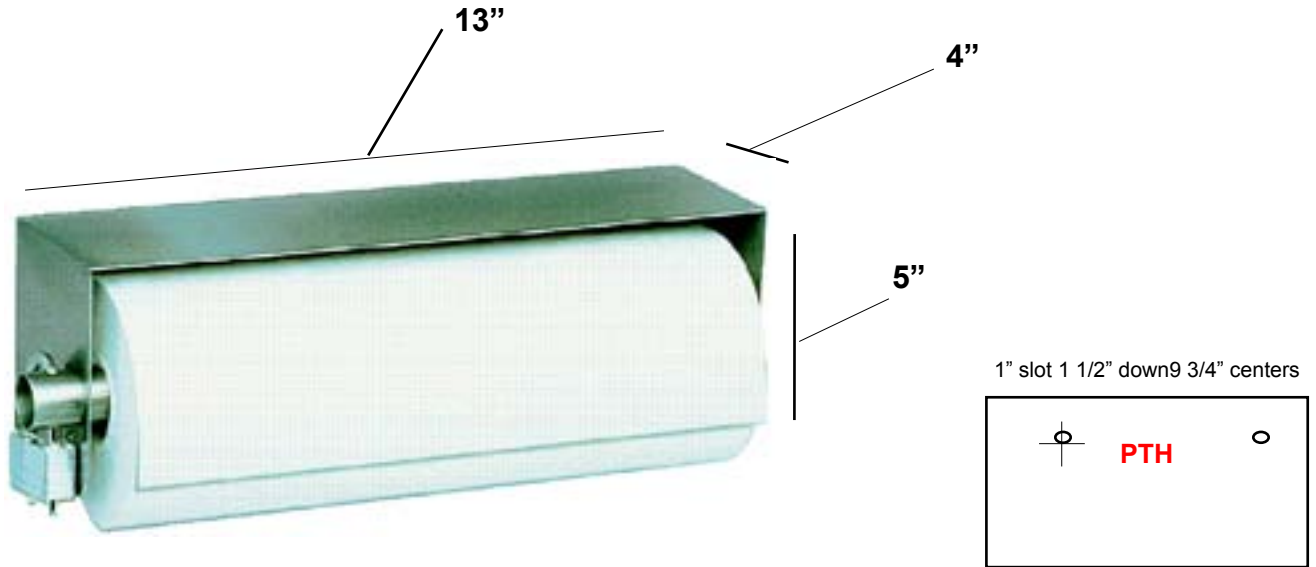

STAINLESS SOLUTIONS FIXTURES

LENGTH	STOCK #
--------	---------

Paper Towel Dispenser

Paper Towel Holder 13" PTH

Replacement Tube TP-TUBE

Master Lock #510 (keyed alike) TP-LOCK

Snap Ring TP-CLIP

Durable, sturdy, 18 gauge, type 304 stainless frame.

20 gauge, 1 1/8" diameter stainless tube fits all rolls.

Locks are keyed alike. Anti theft design.

Lock and Clips sold separately

Stock # TP-CLIP

Stock # TP-LOCK

Call 616-361-7737 Fax 616-361-5976 email Email@RoyceRolls.net
www.RoyceRolls.net