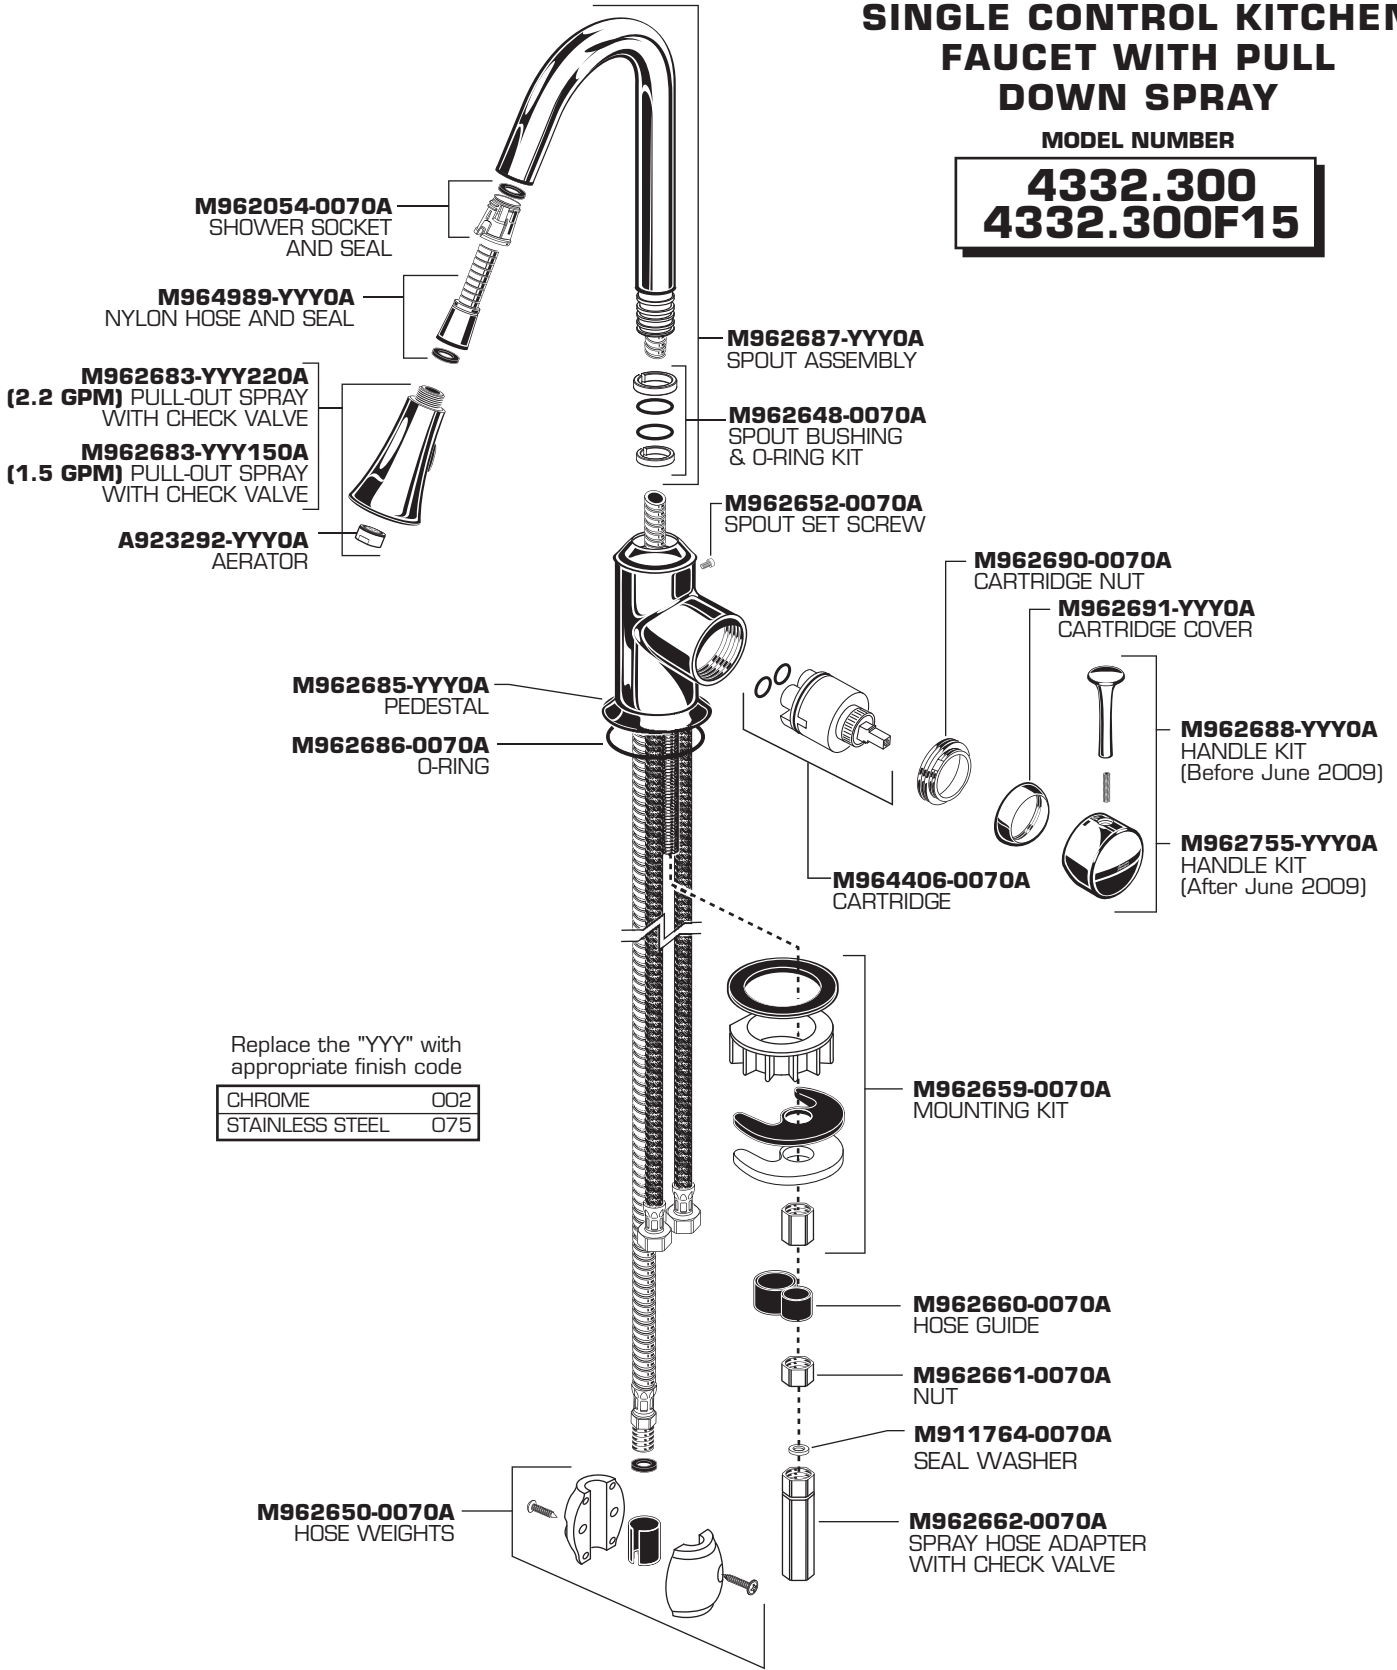

**PEKOE® PULL DOWN  
SINGLE CONTROL KITCHEN  
FAUCET WITH PULL  
DOWN SPRAY**

MODEL NUMBER

**4332.300  
4332.300F15**

Replace the "YYY" with appropriate finish code

CHROME	002
STAINLESS STEEL	075

HOT LINE FOR HELP  
For toll-free information and answers to your questions, call:  
1 (800) 442-1902  
Weekdays 8:00 a.m. to 6:00 p.m. EST  
IN CANADA 1-800-387-0369 (TORONTO 1-905-306-1093)  
Weekdays 8:00 a.m. to 7:00 p.m. EST  
IN MEXICO 01-800-839-1200