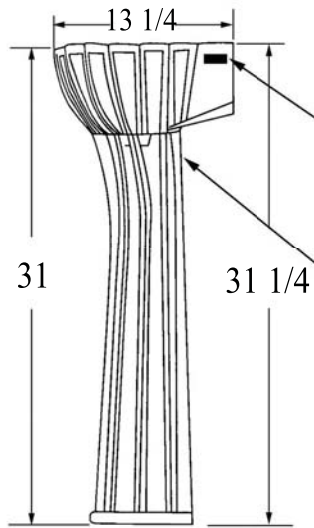

BRIELLE FL-08A-W Pedestal Sink

Features:

- Integral faucet deck with European single-hole faucet drilling
- Mounting hardware included
- Scalloped design
- Grade A vitreous china

Overall Dimensions	Package Dimensions	40' Container Quantity High Cube
18" x 13.4" x 31.3"H	27.2 x 22 x 8.4"H	865

Brielle

**Pedestal Sink
FL-08A-W**

**FOREMOST
CUPC®
F-08A
Complies with ASME A112.19.2
Manufacture date
Made in China**

**FOREMOST
CUPC®
L-08A
Complies with ASME A112.19.2
Manufacture date
Made in China**