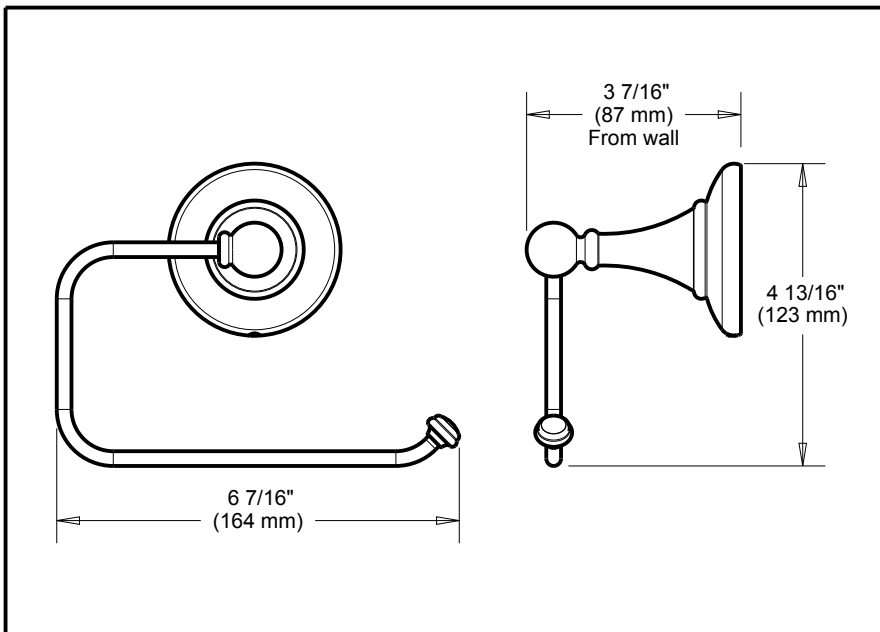

DELTA[®]

ACCESSORIES

- Greenwich II™ Bath Collection
- Towel Bar

Submitted Model No.: _____

Specific Features: _____

STANDARD SPECIFICATIONS:

- Wood blocking is preferable behind all wall surfaces. If wood blocking is not available, the following fasteners are suggested: Tile/Masonry-Plastic or lead Anchors Plaster/drywall-Toggle bolts.
- Mounting hardware and mounting template included with product.

DELTA[®]

ACCESSORIES

- Greenwich II™ Bath Collection
- Towel Ring

Submitted Model No.: _____

Specific Features: _____

STANDARD SPECIFICATIONS:

- Wood blocking is preferable behind all wall surfaces. If wood blocking is not available, the following fasteners are suggested: Tile/Masonry-Plastic or lead Anchors Plaster/drywall-Toggle bolts.
- Mounting hardware and mounting template included with product.

DELTA[®]

ACCESSORIES

- Greenwich II™ Bath Collection
- Euro TPH

Submitted Model No.: _____

Specific Features: _____

STANDARD SPECIFICATIONS:

- Wood blocking is preferable behind all wall surfaces. If wood blocking is not available, the following fasteners are suggested: Tile/Masonry-Plastic or lead Anchors Plaster/drywall-Toggle bolts.
- Mounting hardware and mounting template included with product.