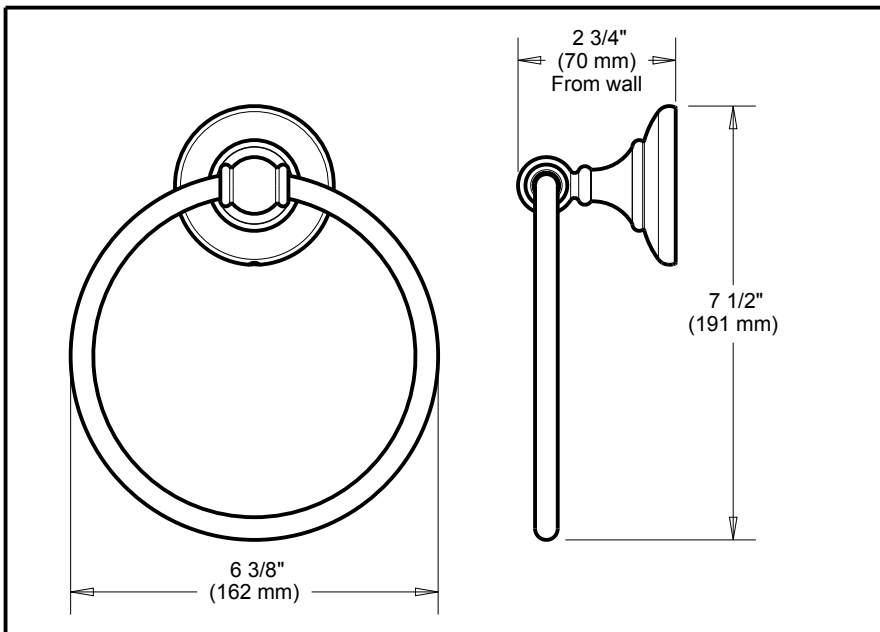

DELTA[®]

ACCESSORIES

- Greenwich II™ Bath Collection
- Towel Bar

Submitted Model No.: _____

Specific Features: _____

STANDARD SPECIFICATIONS:

- Wood blocking is preferable behind all wall surfaces. If wood blocking is not available, the following fasteners are suggested: Tile/Masonry-Plastic or lead Anchors Plaster/drywall-Toggle bolts.
- Mounting hardware and mounting template included with product.

DELTA[®]

ACCESSORIES

- Greenwich II™ Bath Collection
- Towel Ring

Submitted Model No.: _____

Specific Features: _____

STANDARD SPECIFICATIONS:

- Wood blocking is preferable behind all wall surfaces. If wood blocking is not available, the following fasteners are suggested: Tile/Masonry-Plastic or lead Anchors Plaster/drywall-Toggle bolts.
- Mounting hardware and mounting template included with product.