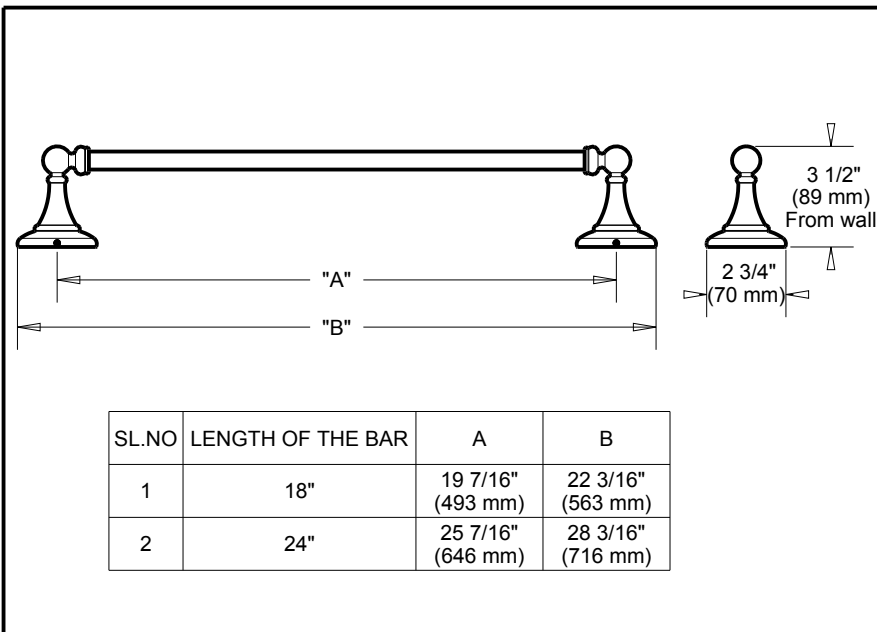

DELTA[®]

ACCESSORIES

- Greenwich II™ Bath Collection
- Towel Bar

Submitted Model No.: _____

Specific Features: _____

STANDARD SPECIFICATIONS:

- Wood blocking is preferable behind all wall surfaces. If wood blocking is not available, the following fasteners are suggested: Tile/Masonry-Plastic or lead Anchors Plaster/drywall-Toggle bolts.
- Mounting hardware and mounting template included with product.