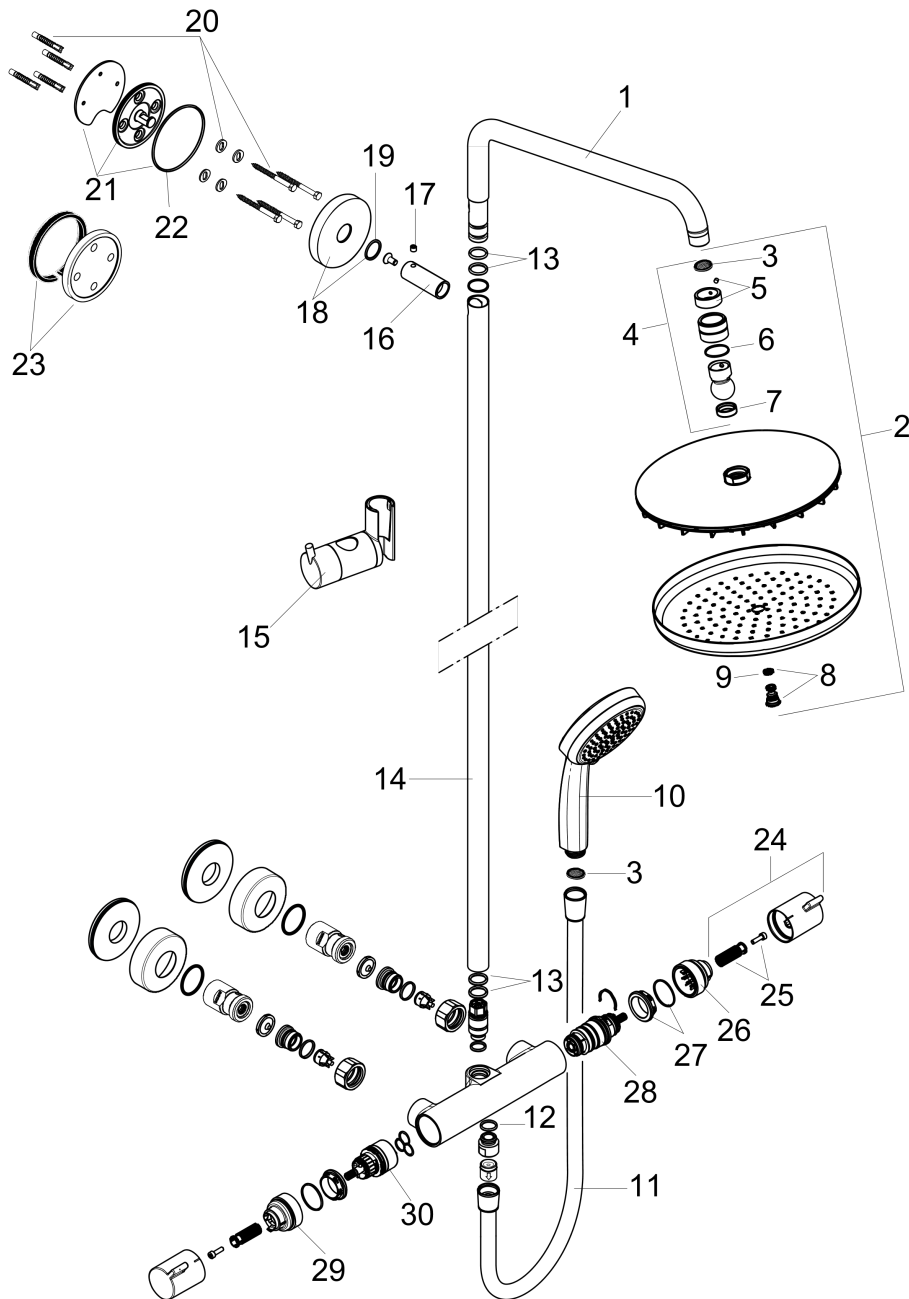

Croma
Croma 220 Showerpipe
 Finishes : **Brushed Nickel** Part no. : **27185821**

Description

Features

- Shower outlet flow: 2.5 GPM
- Shower arm swivels left and right
- Anti-scald 100° safety stop
- Integrated volume control/diverter for 2 functions
- Exposed installation
- Built-in service stops
- Thermostatic cartridge

List Price \$ 1,160.00

Technology

Compliance

Product image

Scale drawing

Croma
Croma 220 Showerpipe
Finishes : **Brushed Nickel** Part no. : **27185821**

Exploded drawing

Year of production: >04/15

Croma
Croma 220 Showerpipe

 Finishes : **Brushed Nickel** Part no. : **27185821**

Spare parts list

Year of production: >04/15

Pos.	Description	Part no.	Price	PU
1	shower arm	95985820	-	1
2	showerhead cpl.	26465821	-	1
3	filter packing	94246000	-	1
4	ball joint	98941000	-	1
5	lock washer	98942820	-	1
6	lever collar	97536000	-	1
7	seal	97606000	-	1
8	air jet	95794820	-	1
9	O-ring 7x2	98419000	-	1
10	handshower	04073820	-	1
11	shower hose 1,60 m	28276823	-	1
12	O-ring 14x2	98129000	-	1
13	O-ring 15x2,5	98131000	-	1
14	pipe 1030 mm	95915820	-	1
15	support, assy	97651820	-	1
16	sleeve	92166820	-	1
17	hollow set screw M6x5	98447000	-	1
18	escutcheon Ø 80 mm	95691820	-	1
19	O-ring 20x2	98165000	-	1
20	mounting set	98716000	-	1
21	wall flange	95687000	-	1
22	O-ring 72x2	98395000	-	1
23	tile-matching-disk	98681000	-	1
24	handle	95836820	-	1
25	handle fixing set	95843000	-	1
26	safety set	95839000	-	1
27	nut	98913000	-	1
28	thermostat cartridge	98282001	-	1
29	stop ring for flow control	95927000	-	1
30	shut off unit with selector	98283000	-	1
a	O-ring 26x1,5	98390000	-	1
b	O-ring 12x2,25	98382000	-	1
c	set of nuts	96157820	-	1
d	non return valve	96737000	-	1
e	O-ring 17x1,5	98137000	-	1
f	filter packing	96922000	-	1
g	escutcheon	98340820	-	1
h	isolation valve	98341820	-	1