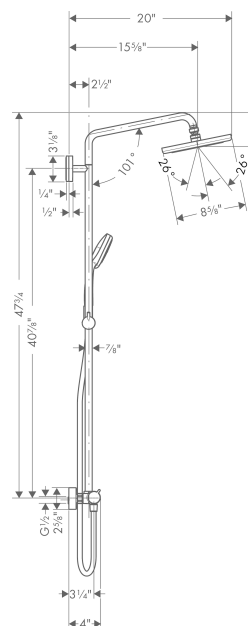

Croma
Croma 220 Showerpipe
 Finishes : **Brushed Nickel** Part no. : **27185821**

Description

Features

- Shower outlet flow: 2.5 GPM
- Shower arm swivels left and right
- Anti-scald 100° safety stop
- Integrated volume control/diverter for 2 functions
- Exposed installation
- Built-in service stops
- Thermostatic cartridge

List Price \$ 1,160.00

Technology

Compliance

Product image

Scale drawing

Croma
Croma 220 Showerpipe
Finishes : **Brushed Nickel** Part no. : **27185821**

Exploded drawing

Year of production: >04/15

Croma
Croma 220 Showerpipe

 Finishes : **Brushed Nickel** Part no. : **27185821**

Spare parts list

Year of production: >04/15

Pos.	Description	Part no.	Price	PU
1	shower arm	95985820	-	1
2	showerhead cpl.	26465821	-	1
3	filter packing	94246000	-	1
4	ball joint	98941000	-	1
5	lock washer	98942820	-	1
6	lever collar	97536000	-	1
7	seal	97606000	-	1
8	air jet	95794820	-	1
9	O-ring 7x2	98419000	-	1
10	handshower	04073820	-	1
11	shower hose 1,60 m	28276823	-	1
12	O-ring 14x2	98129000	-	1
13	O-ring 15x2,5	98131000	-	1
14	pipe 1030 mm	95915820	-	1
15	support, assy	97651820	-	1
16	sleeve	92166820	-	1
17	hollow set screw M6x5	98447000	-	1
18	escutcheon Ø 80 mm	95691820	-	1
19	O-ring 20x2	98165000	-	1
20	mounting set	98716000	-	1
21	wall flange	95687000	-	1
22	O-ring 72x2	98395000	-	1
23	tile-matching-disk	98681000	-	1
24	handle	95836820	-	1
25	handle fixing set	95843000	-	1
26	safety set	95839000	-	1
27	nut	98913000	-	1
28	thermostat cartridge	98282001	-	1
29	stop ring for flow control	95927000	-	1
30	shut off unit with selector	98283000	-	1
a	O-ring 26x1,5	98390000	-	1
b	O-ring 12x2,25	98382000	-	1
c	set of nuts	96157820	-	1
d	non return valve	96737000	-	1
e	O-ring 17x1,5	98137000	-	1
f	filter packing	96922000	-	1
g	escutcheon	98340820	-	1
h	isolation valve	98341820	-	1