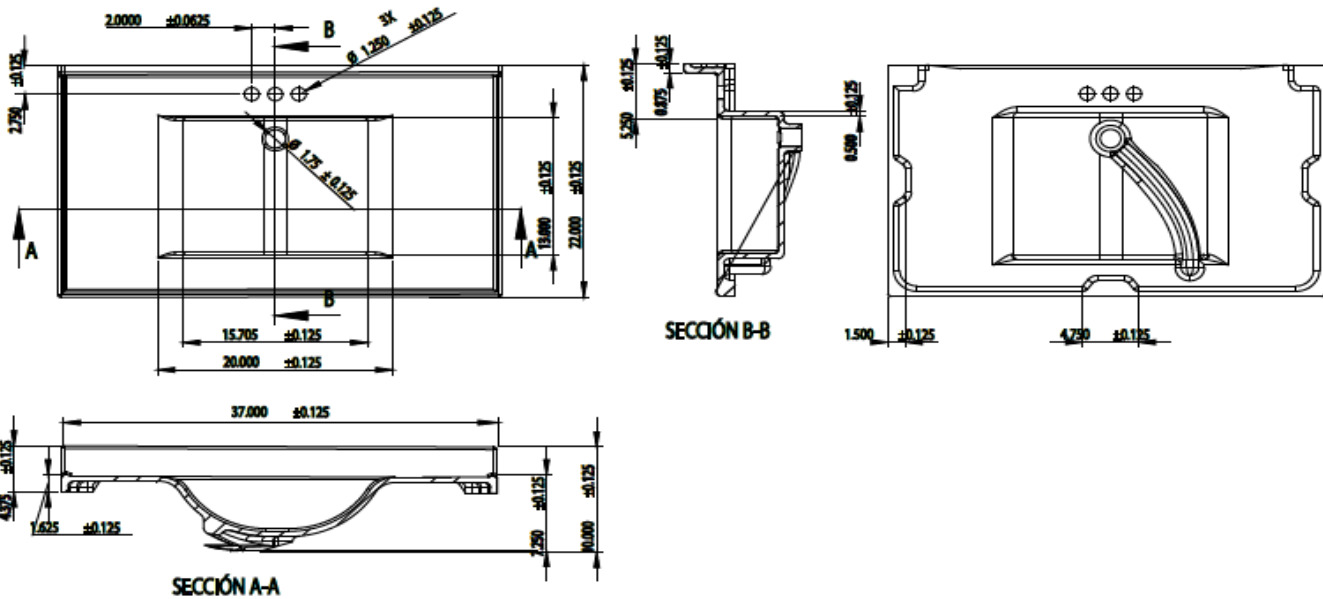

CULTURED MARBLE VANITY TOP

Specifications

Material Content:	CULTURED MARBLE
Back splash:	Integrated
Color:	SOLID WHITE
Faucet Holes:	3 holes, 4" center mount
Accessory:	Side Splash sold separately

Dimensions

Warranty & Compliances

Warranty	2 Year Limited Warranty
cUPC	Complaint
CSA	Complaint
ANSI	ANSI Z124.3 complaint

Order Codes & Finishes/Colors

View Box

22" x 25"	
22" x 31"	
22" x 37"	563429
22" x 49"	
22" x 61" Center Bowl	
22" x 61" Double Bowl	