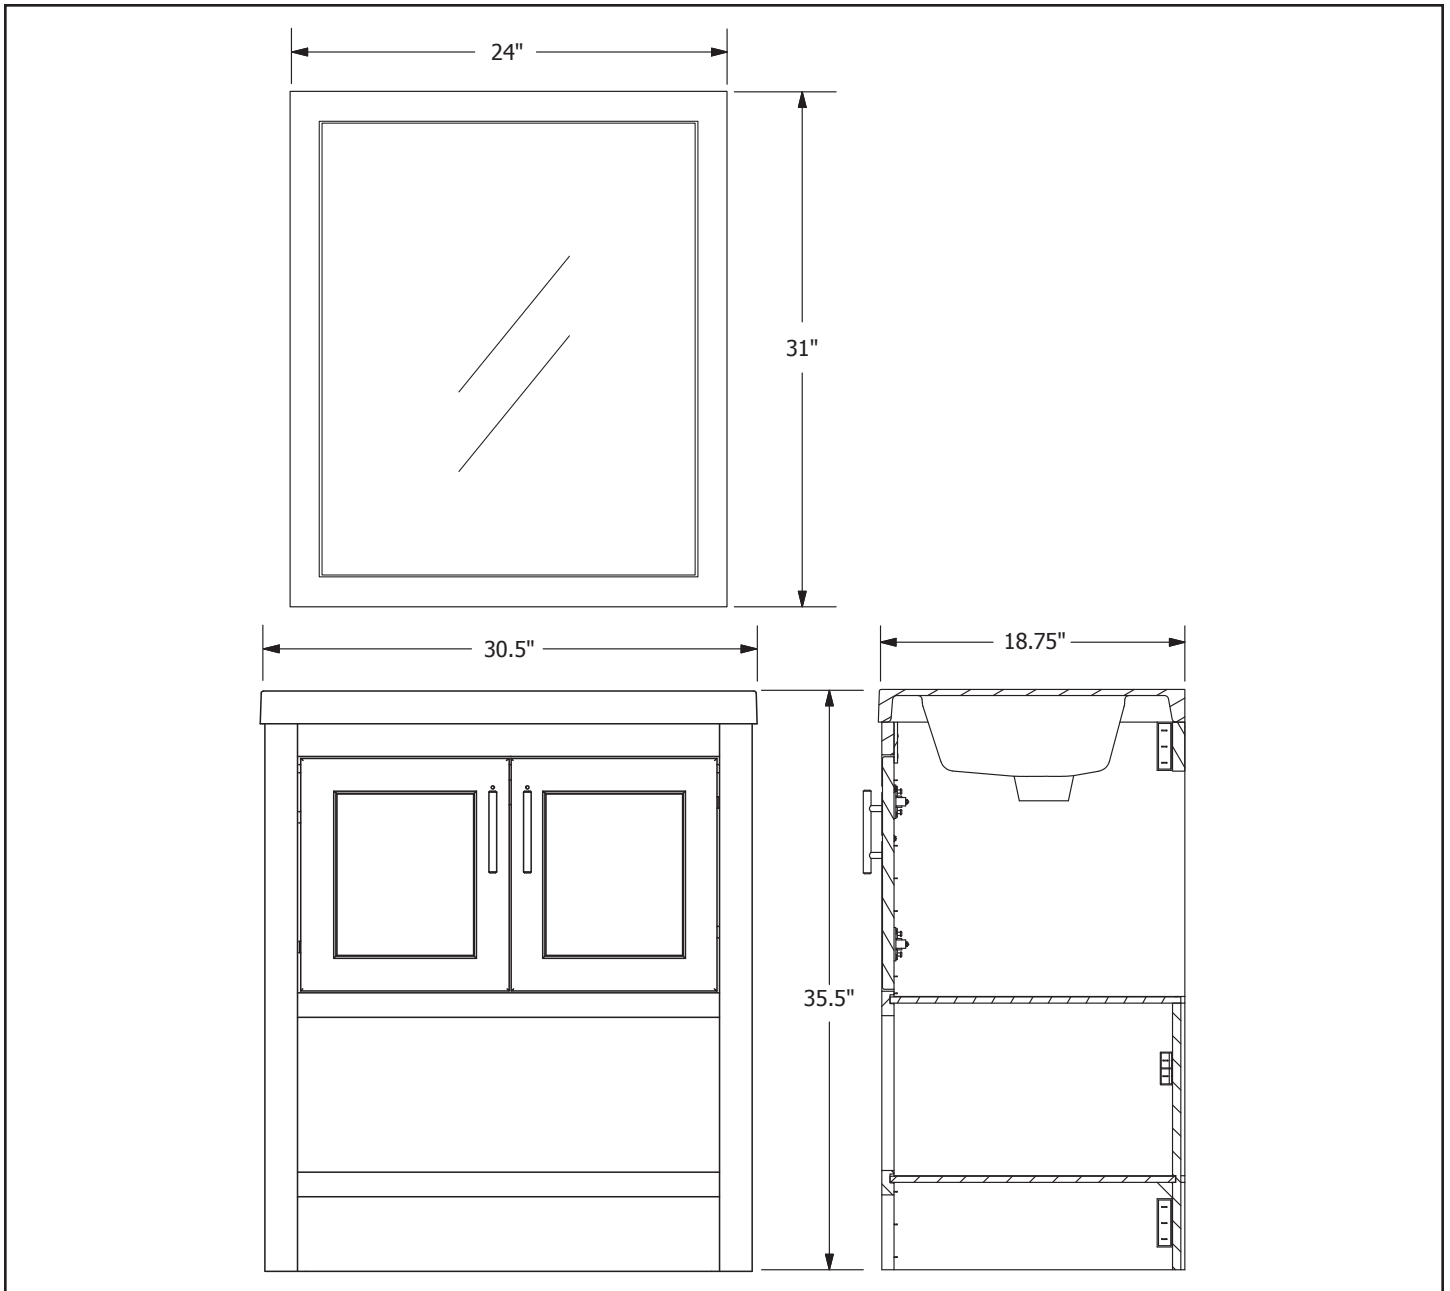

## SPA SERIES - WHITE

### 30.5" Vanity Cabinet with Top and Mirror PPSPAWHT30M

The information contained in this drawing is the sole property of RSI Home Products.  
Any reproduction in part or as a whole without the written permission of RSI Home Products is prohibited.