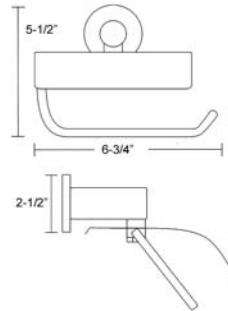

# FLANAGAN ACCESSORIES

**Flanagan Towel Bar**

**ITB2125- 18  
Flanagan, 18" Towel Bar**

L: 19-1/2"  
W: 2-5/8"  
H: 1-3/4"

**ITB2125-24  
Flanagan, 24" Towel Bar**

L: 24-1/2"  
W: 2-5/8"  
H: 1-3/4"

**ITB2125- 30  
Flanagan, 30" Towel Bar**

L: 31-1/8"  
W: 2-5/8"  
H: 1-3/4"

**ITPR2125  
Flanagan, Toilet Paper Holder**

L: 6-3/4"  
W: 2-1/2"  
H: 5-1/2"

**IRH2125  
Flanagan, Robe Hook**

L: 2-5/8"  
W: 2-1/2"  
H: 2-1/8"

**ITR2125  
Flanagan, Towel Ring**

L: 7"  
W: 2-7/8"  
H: 4-1/4"

**MOUNTING HARDWARE INCLUDED**