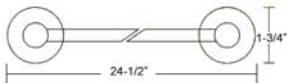

# FLANAGAN ACCESSORIES

**Flanagan Towel Bar**

**ITB2125- 18  
Flanagan, 18" Towel Bar**

L: 19-1/2"  
W: 2-5/8"  
H: 1-3/4"

**ITB2125-24  
Flanagan, 24" Towel Bar**

L: 24-1/2"  
W: 2-5/8"  
H: 1-3/4"

**ITB2125- 30  
Flanagan, 30" Towel Bar**

L: 31-1/8"  
W: 2-5/8"  
H: 1-3/4"

**ITPR2125  
Flanagan, Toilet Paper Holder**

L: 6-3/4"  
W: 2-1/2"  
H: 5-1/2"

**IRH2125  
Flanagan, Robe Hook**

L: 2-5/8"  
W: 2-1/2"  
H: 2-1/8"

**ITR2125  
Flanagan, Towel Ring**