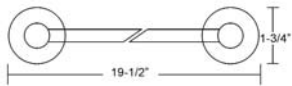

# FLANAGAN ACCESSORIES

**Flanagan Towel Bar**

**ITB2125- 18  
Flanagan, 18" Towel Bar**

L: 19-1/2"  
W: 2-5/8"  
H: 1-3/4"

**ITB2125-24  
Flanagan, 24" Towel Bar**

L: 24-1/2"  
W: 2-5/8"  
H: 1-3/4"

**ITB2125- 30  
Flanagan, 30" Towel Bar**