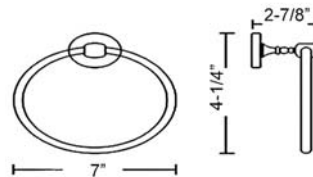

# FLANAGAN ACCESSORIES

**Flanagan Towel Bar**

**ITB2125- 18  
Flanagan, 18" Towel Bar**

L: 19-1/2"  
W: 2-5/8"  
H: 1-3/4"

**ITB2125-24  
Flanagan, 24" Towel Bar**

L: 24-1/2"  
W: 2-5/8"  
H: 1-3/4"

**ITB2125- 30  
Flanagan, 30" Towel Bar**

L: 31-1/8"  
W: 2-5/8"  
H: 1-3/4"

**ITPR2125  
Flanagan, Toilet Paper Holder**

L: 6-3/4"  
W: 2-1/2"  
H: 5-1/2"

**IRH2125  
Flanagan, Robe Hook**

L: 2-5/8"  
W: 2-1/2"  
H: 2-1/8"

**ITR2125  
Flanagan, Towel Ring**

L: 7"  
W: 2-7/8"  
H: 4-1/4"

**MOUNTING HARDWARE INCLUDED**