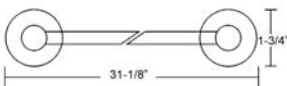

# FLANAGAN ACCESSORIES

**Flanagan Towel Bar**

**ITB2125- 18  
Flanagan, 18" Towel Bar**

L: 19-1/2"  
W: 2-5/8"  
H: 1-3/4"

**ITB2125-24  
Flanagan, 24" Towel Bar**

L: 24-1/2"  
W: 2-5/8"  
H: 1-3/4"

**ITB2125- 30  
Flanagan, 30" Towel Bar**

L: 31-1/8"  
W: 2-5/8"  
H: 1-3/4"

**ITPR2125  
Flanagan, Toilet Paper Holder**

L: 6-3/4"  
W: 2-1/2"  
H: 5-1/2"

**IRH2125  
Flanagan, Robe Hook**

L: 2-5/8"  
W: 2-1/2"  
H: 2-1/8"

**ITR2125  
Flanagan, Towel Ring**