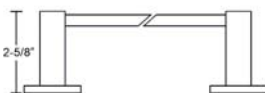

# FLANAGAN ACCESSORIES

**Flanagan Towel Bar**

**ITB2125- 18  
Flanagan, 18" Towel Bar**

L: 19-1/2"  
W: 2-5/8"  
H: 1-3/4"

**ITB2125-24  
Flanagan, 24" Towel Bar**

L: 24-1/2"  
W: 2-5/8"  
H: 1-3/4"

**ITB2125- 30  
Flanagan, 30" Towel Bar**

L: 31-1/8"  
W: 2-5/8"  
H: 1-3/4"

**ITPR2125  
Flanagan, Toilet Paper Holder**

L: 6-3/4"  
W: 2-1/2"  
H: 5-1/2"

**IRH2125  
Flanagan, Robe Hook**

L: 2-5/8"  
W: 2-1/2"  
H: 2-1/8"

**ITR2125  
Flanagan, Towel Ring**

L: 7"  
W: 2-7/8"  
H: 4-1/4"

**MOUNTING HARDWARE INCLUDED**