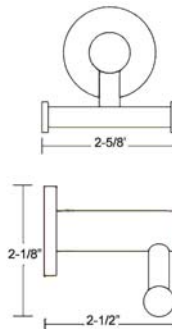

# FLANAGAN ACCESSORIES

**Flanagan Towel Bar**

**ITB2125- 18  
Flanagan, 18" Towel Bar**

L: 19-1/2"  
W: 2-5/8"  
H: 1-3/4"

**ITB2125-24  
Flanagan, 24" Towel Bar**

L: 24-1/2"  
W: 2-5/8"  
H: 1-3/4"

**ITB2125- 30  
Flanagan, 30" Towel Bar**

L: 31-1/8"  
W: 2-5/8"  
H: 1-3/4"

**ITPR2125  
Flanagan, Toilet Paper Holder**

L: 6-3/4"  
W: 2-1/2"  
H: 5-1/2"

**IRH2125  
Flanagan, Robe Hook**

L: 2-5/8"  
W: 2-1/2"  
H: 2-1/8"

**ITR2125  
Flanagan, Towel Ring**

L: 7"  
W: 2-7/8"  
H: 4-1/4"

**MOUNTING HARDWARE INCLUDED**