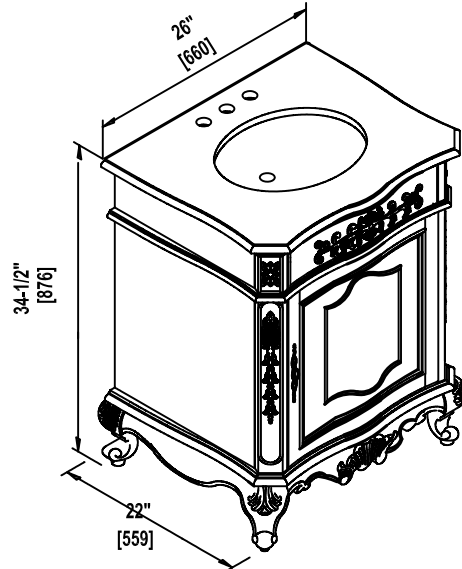

## Winslow 26"Wx22"D vanity

Measures: inch [millimeter]