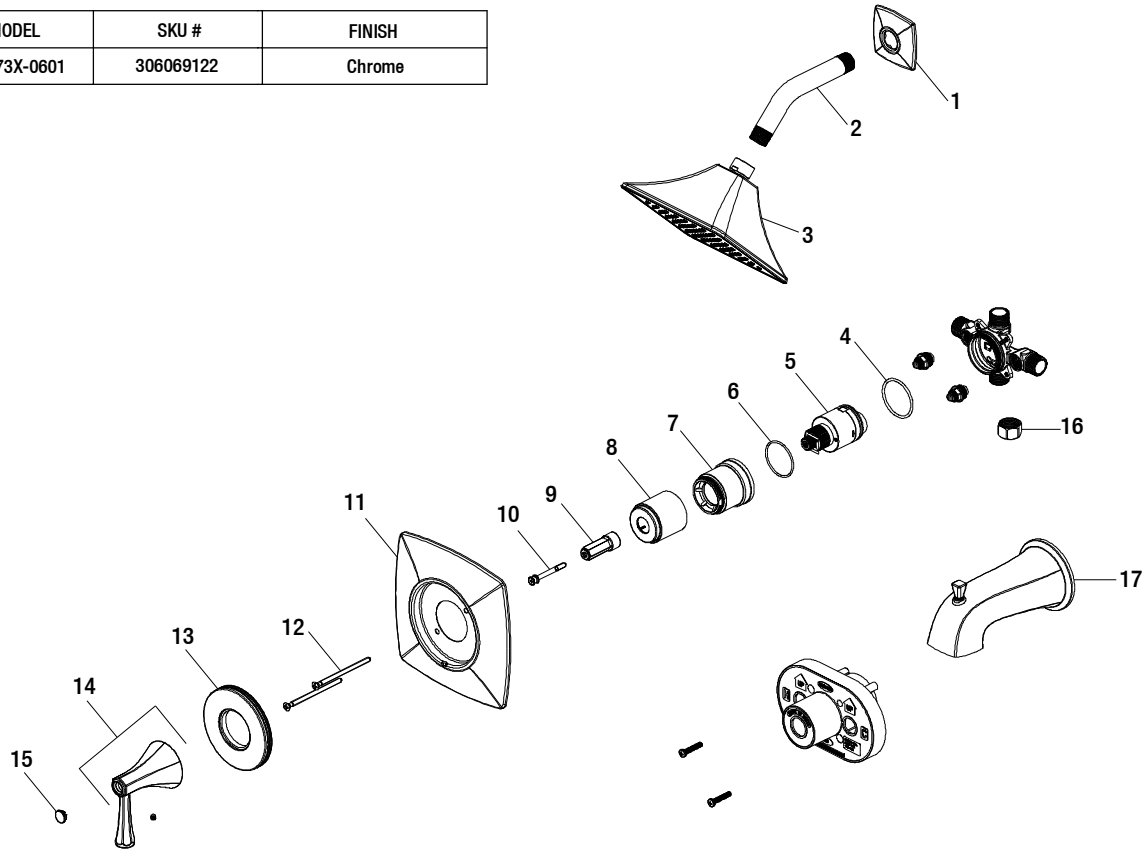

Replacement Parts List

Stillmore Single-Handle Tub and Shower Faucet in Chrome

MODEL	SKU #	FINISH
HD873X-0601	306069122	Chrome

Many replacement parts can be purchased online or at your local store. Please use the table below to identify the part SKU number needed, go to HOMEDEPOT.COM, and check for online and store availability. If you can't find the part you are looking for, please call 1-855-HD-GLACIER.

Part	Description	Part #	Internet SKU #	Store SKU #
1	Shower flange	RP3808501		
2	Shower arm	RP3801901		
3	Shower head	RP3840901		
4	O-ring	RP60101		
5	Cartridge	RP20075	202666286	270530
6	O-ring	RP60091		
7	Bonnet nut	RP7043701		
8	Sleeve	RP8054001		
9	Inverter	RP70556		

Part	Description	Part #	Internet SKU #	Store SKU #
10	Connector	RP50188		
11	Escutcheon	RP8025601		
12	Escutcheon screw	RP50066		
13	Accessorize cap	RP8025501		
14	Handle assembly	RP1367001		
15	Index	RP1008901		
16	Plug	RP70365		
17	Spout	RP3309601		