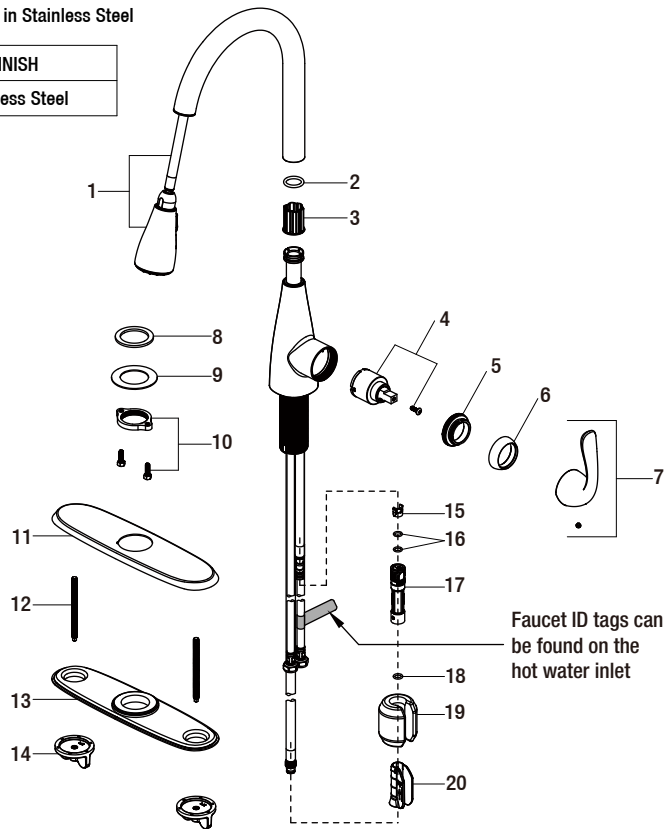

Replacement Parts List

Carla Single-Handle Pull-Down Sprayer Kitchen Faucet in Stainless Steel

MODEL	STORE SKU #	FINISH
HD67826-0008D2	1002541817	Stainless Steel

Many replacement parts can be purchased online or at your local store. Please use the table below to identify the part SKU number needed, go to HOMEDEPOT.COM, and check for online and store availability. If you can't find the part you are looking for, please call 1-855-HD-GLACIER.

Part	Description	Part #	Internet SKU #	Store SKU #
1	Spray head and hose	RP3835408D2		
2	O-ring	RP60071		
3	Wearable ring	RP70380		
4	Cartridge & Screw	RP20094		
5	Bonnet nut	RP70533		
6	Cap	RP8002808D2		
7	Handle assembly	RP1355208D2		
8	Rubber washer	RP64023		
9	Metal washer	RP64024		
10	Nut & screw	RP56123		
11	Escutcheon	RP8049108D2		

Part	Description	Part #	Internet SKU #	Store SKU #
12	Bolt	RP50071		
13	Gasket	RP80623		
14	Mounting nut	RP56019		
15	Block	RP70421		
16	O-ring	RP60002		
17	Quick connect assembly	RP70479		
18	O-ring	RP60089		
19	Weight	RP70525		
20	Weight clip	RP70590		