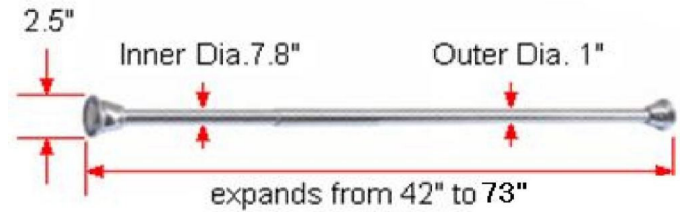

Adjustable Shower Rod
Oil Rubbed Bronze

SPECIFICATIONS

MATERIAL CONSTRUCTION:	Steel
PVD FINISH:	No
ASSEMBLY REQUIRED:	No
TOOLS NEEDED FOR INSTALLATION:	Phillips Screwdriver
ASSEMBLED DIMENSIONS:	1" H x 72" L x 1" D
ASSEMBLED WEIGHT:	2.1 lbs.
MIN. LENGTH:	43"
MAX LENGTH:	72"
SCREWS INCLUDED:	No
DRYWALL ANCHORS INCLUDED:	No
CENTER TO CENTER:	N/A