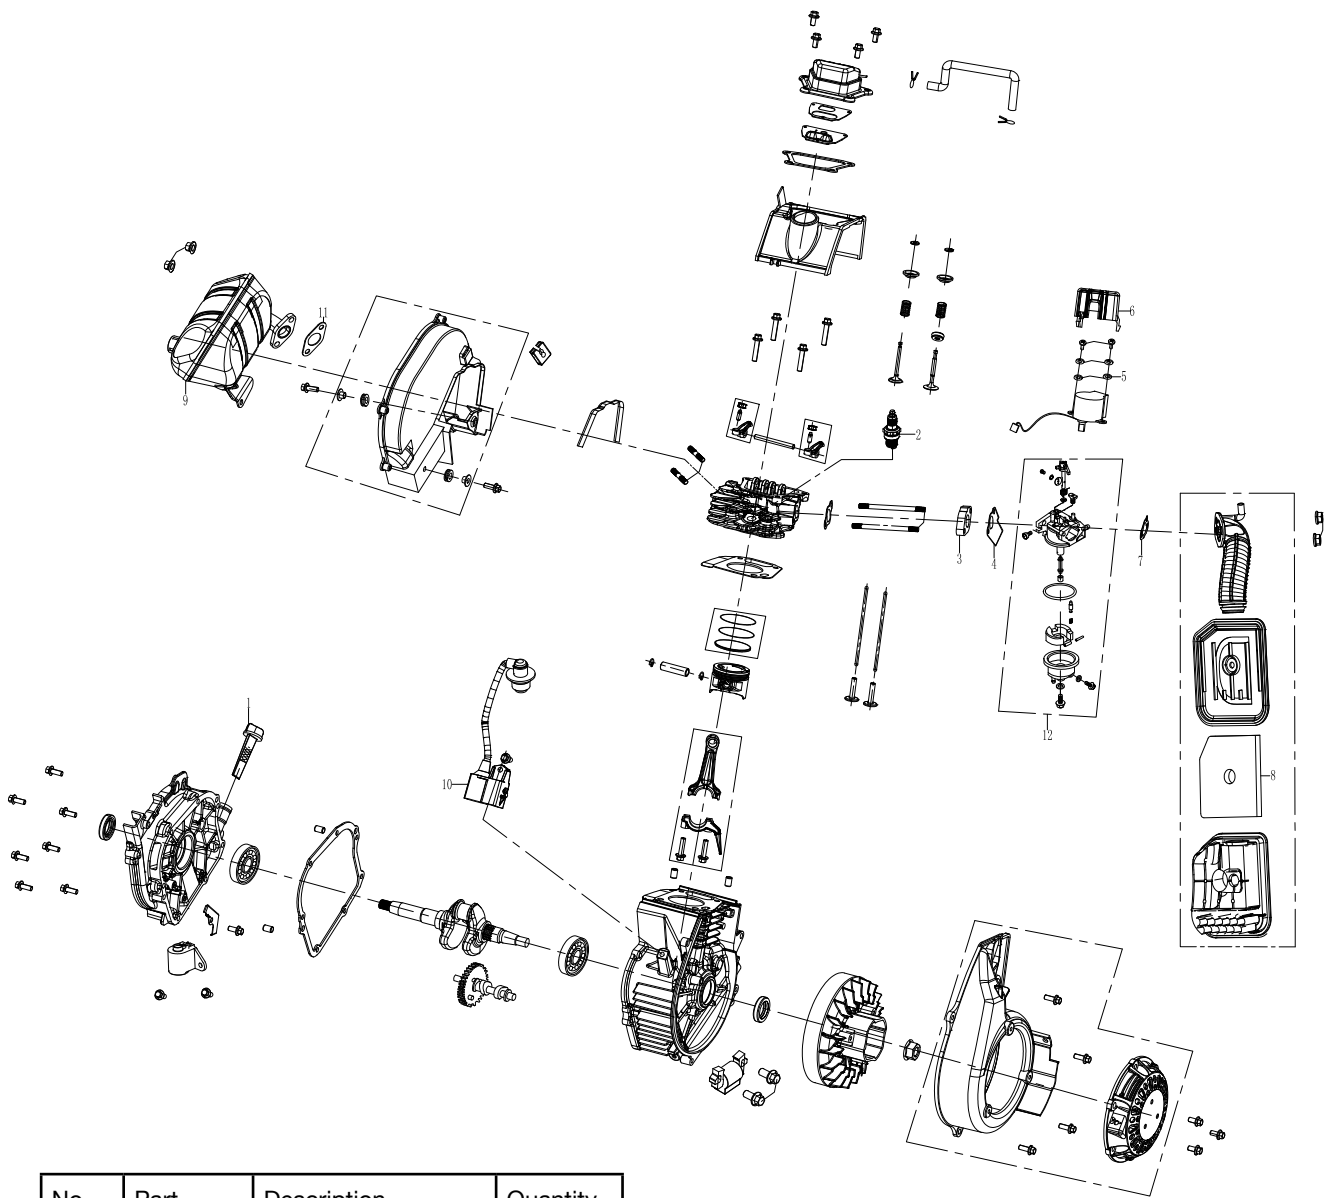

iGen2200 EXPLODED VIEW

| No | Part | Description | Quantity |
|----|--------|------------------|----------|
| 1 | 100509 | Discharge Grate | 1 |
| 2 | 100514 | J Clip | 10 |
| 3 | 130523 | DC Regulator | 1 |
| 4 | 120506 | Inverter Module | 1 |
| 5 | 170507 | Starter Grip | 1 |
| 7 | 130521 | Control Panel | 1 |
| 8 | 100503 | Enclosure Side | 1 |
| 9 | 100507 | Shoulder Bolt | 6 |
| 10 | 100535 | Inspection Cover | 1 |
| 11 | 100520 | Rubber Foot | 4 |
| 12 | 150515 | Fuel Tank | 1 |
| 13 | 150504 | Splash Guard | 1 |
| 14 | 150514 | Fuel Fill Marker | 1 |

| | | | |
|----|--------|----------------|---|
| 15 | 150513 | Fuel Cap | 1 |
| 16 | 100505 | Enclosure Side | 1 |
| 17 | 170522 | Side Panel | 1 |
| 18 | 170505 | Grip Cover | 1 |
| 19 | 170508 | Fuel Valve | 1 |
| 20 | 100511 | Rubber Boot | 1 |
| 21 | 100517 | Stop | 1 |
| 22 | 100513 | Intake Grate | 1 |

iGen2200 ENGINE VIEW

| No | Part | Description | Quantity |
|----|--------|-----------------|----------|
| 1 | 180558 | Dip Stick | 1 |
| 2 | 180532 | Spark Plug | 1 |
| 3 | 140521 | Spacer | 1 |
| 4 | 140520 | Gasket | 1 |
| 5 | 180577 | Washer | 1 |
| 6 | 140522 | Stepper Motor | 1 |
| 7 | 140523 | Gasket | 1 |
| 8 | 160503 | Air Filter | 1 |
| 9 | 110507 | Muffler Assy | 1 |
| 10 | 180525 | Ignition Coil | 1 |
| 11 | 110506 | Gasket | 1 |
| 12 | 140524 | Carburetor Assy | 1 |