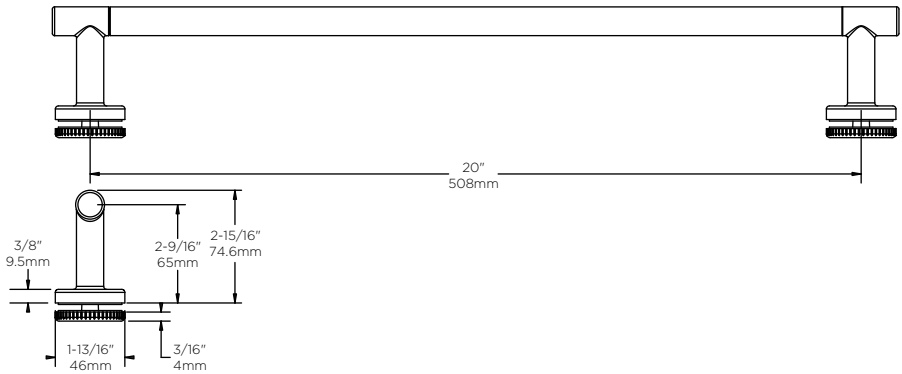

TECHNICAL DATA

Shower Door

LYNDALL™ HANDLE

1. **MATERIALS:** Zinc Posts for All, Stainless Steel Bars for Polished Chrome, Aluminum Bars for Brushed Nickel, Oil Rubbed Bronze & Polished Brass.
2. **INSTALLATION:** Detailed Instructions and Hardware Included for Easy Installation.
3. **UNIQUE FEATURE:** Coordinates with Delta® Faucets and Bath Hardware.
   Compatible with All Delta® Sliding Bathtub or Shower Doors.
4. **WARRANTY:** 5 Year Limited Warranty.

WARRANTY: 5 Year Limited Warranty.

see what Delta can do™