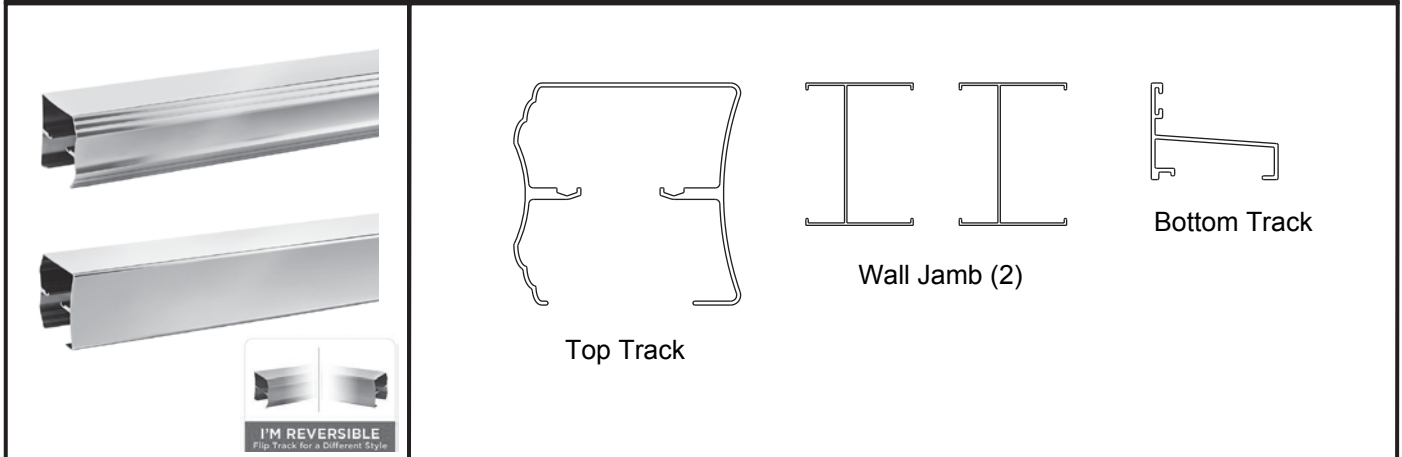

## Shower Door

## SLIDING TRADITIONAL STYLE BATHTUB SHOWER TRACK 60"

- MATERIALS:** Anodized Aluminum Excursions (Track), Bronze Finish is Powder Coated.
- INSTALLATION:** Detailed Instructions and Hardware Included for Easy Installation.
- UNIQUE FEATURE:** Reversible Top Track Offers Two Unique Design Options.  
Constructed of Corrosion Resistant Anodized Aluminum.  
Fits Doors With an Opening min/max of 50-1/8" - 59-3/8" (127cm-151cm), with a 58-1/8" (148cm) Height.
- WARRANTY:** 5 Year Limited Warranty.