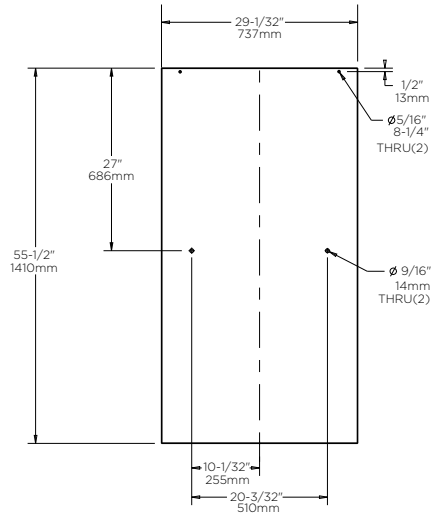

TECHNICAL DATA

Shower Door

SLIDING BATHUB 60" GLASS PANEL

MATERIALS:

1/4" (6mm) Tempered Glass Panel.

INSTALLATION:

Detailed Instructions and Hardware Included for Easy Installation.

UNIQUE FEATURE:

Spot Guard Easy Clean Coating.

Traditional: Fits Doors with an Opening min/max of 50 1/8" - 59 3/8" (127cm-151cm), with a Height of 58 1/8" (148cm)

Contemporary: Fits Doors with an Opening min/max of 50 1/8" - 58 1/2" (127cm-149cm), with a Height of 58 3/4" (149cm)

WARRANTY:

5 Year Limited Warranty.

see what Delta can do™