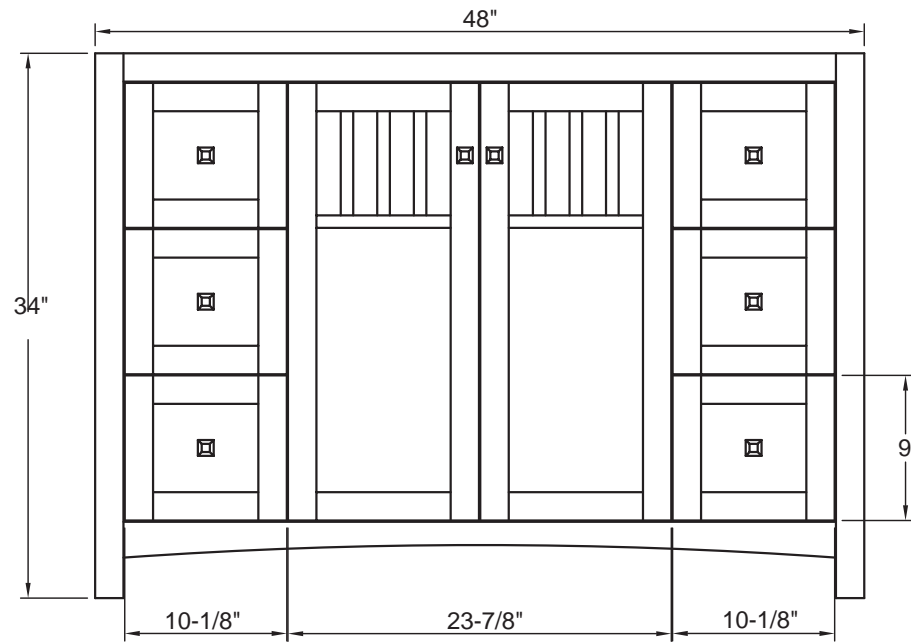

48" Knoxville Vanity

KNCA4821D

*Vanity Top, Undermount Sink,
Faucet, & Accessory Not
Included*

Knoxville collection is finished in beautiful Nutmeg and is designed with clean lines in the handcrafted style of the Arts & Crafts movement. This 48" vanity will bring those rustic design qualities to your bathroom while at the same time offering generous storage space.

- Overall dimensions: 48" x 21 5/8" x 34"
- Two doors with slow-closing bumpers
- Six drawers with self slow-closing drawer glides
- Dovetail drawer construction for stronger joints
- Bronze knobs
- Nutmeg finish
- Solid Poplar wood and MDF with wood veneer
- To complete your bathroom with the Knoxville Collection please view the coordinating items

48" Vanity
KNCA4821D