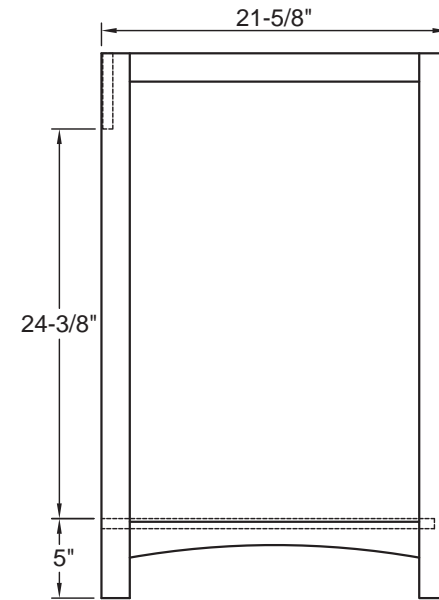

48" Knoxville Vanity

KNCA4821D

*Vanity Top, Undermount Sink,
Faucet, & Accessory Not
Included*

Knoxville collection is finished in beautiful Nutmeg and is designed with clean lines in the handcrafted style of the Arts & Crafts movement. This 48" vanity will bring those rustic design qualities to your bathroom while at the same time offering generous storage space.

- Overall dimensions: 48" x 21 5/8" x 34"
- Two doors with slow-closing bumpers
- Six drawers with self slow-closing drawer glides
- Dovetail drawer construction for stronger joints
- Bronze knobs
- Nutmeg finish
- Solid Poplar wood and MDF with wood veneer
- To complete your bathroom with the Knoxville Collection please view the coordinating items

48" Vanity
KNCA4821D