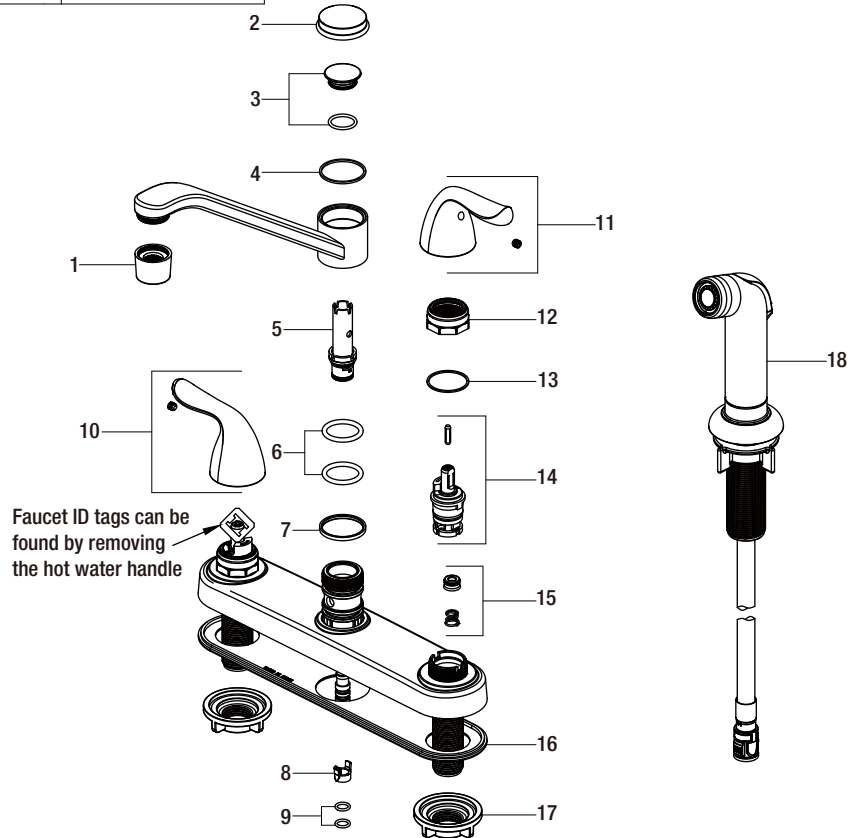

## Replacement Parts List

Constructor 2-Handle Standard Kitchen Faucet with Side Sprayer

MODEL	SKU #	FINISH
HD67099-1A01	1002974601	Chrome

Many replacement parts can be purchased online or at your local store. Please use the table below to identify the part SKU number needed, go to [HOMEDEPOT.COM](http://HOMEDEPOT.COM), and check for online and store availability. If you can't find the part you are looking for, please call 1-855-HD-GLACIER.

Part	Description	Part #	Internet SKU #	Store SKU #
1	Aerator	RP3013301		
2	Cap	RP8017301	<a href="#">207107113</a>	
3	Washer & O-ring	RP70427		
4	Washer	RP64100		
5	Diverter	RP70007		
6	O-ring	RP60006		
7	Washer	RP64129		
8	Block	RP70421		
9	O-ring	RP60002		

Part	Description	Part #	Internet SKU #	Store SKU #
10	Handle assembly H	RP1359001		
11	Handle assembly C	RP1359101		
12	Bonnet nut	RP70435	<a href="#">206864739</a>	
13	Washer	RP64124		
14	Cartridge	RP50168		
15	Seat & Spring	RP22008		
16	Gasket	RP70419		
17	Mounting nut	RP56001	<a href="#">203193994</a>	579276
18	Side spray	RP3610701		