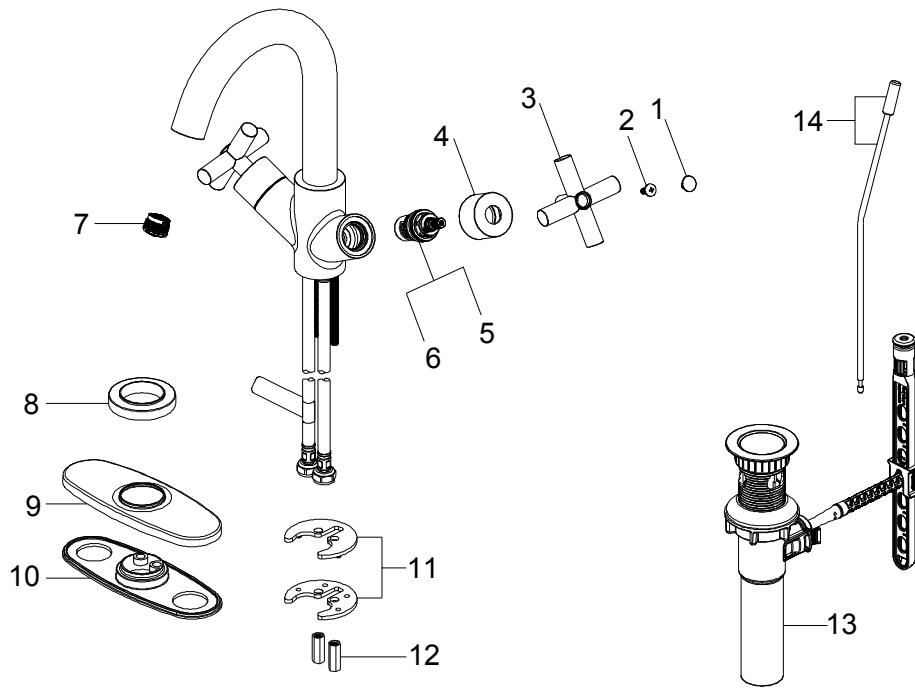

Dorset Cross Single-Hole 2-Handle Bathroom Faucet in Bronze

MODEL	SKU #	FINISH
HD67440W-6027D	306838836	Bronze

Many replacement parts can be purchased online or at your local store. Please use the table below to identify the part SKU number needed, go to HOMEDEPOT.COM, and check for online and store availability. If you can't find the part you are looking for, please call 1-855-HD-GLACIER.

Part	Description	Part #	Internet SKU #	Store SKU #
1	Cap	RP1005727D		
2	Screw	RP50049		
3	Handle	RP1355027D		
4	Handle seat	RP1717427D		
5	Cartridge H	RP20042		
6	Cartridge C	RP20043		
7	Aerator	RP30209		
8	Flange	RP8068727D		

Part	Description	Part #	Internet SKU #	Store SKU #
9	Deck plate	RP8068527D		
10	Gasket	RP80686		
11	Washer	RP64208		
12	Lock nut	RP56111		
13	ClickInstall™ drain assembly	RP4022827D	306071974	
14	Lift rod	RP4023027D		