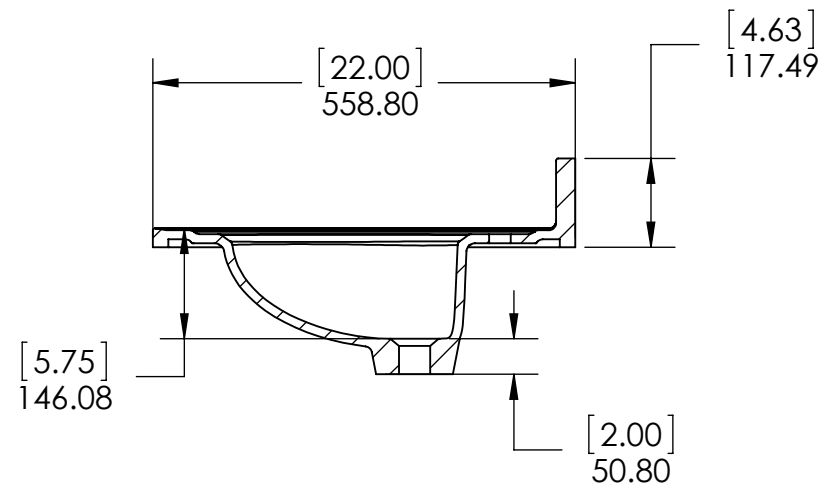

ID	Description	Technology
N2522GB-W	Newport 25x22 White Vtop	Solid Color

Rev #	Approved by	Change
1	V. Sanchez	New Model Added
2	R. Rubio	New Model Added
3	O. Razo	New Model Added

**PROPRIETARY AND CONFIDENTIAL**  
 THE INFORMATION CONTAINED IN THIS DRAWING IS THE SOLE PROPERTY OF WOODCRAFTERS. ANY REPRODUCTION IN PART OR AS A WHOLE WITHOUT THE WRITTEN PERMISSION OF WOODCRAFTERS IS PROHIBITED.

UNLESS OTHERWISE SPECIFIED  
 DIMENSIONS ARE IN MM. AND (INCHES)  
 TOLERANCES ARE  
 +0.125 [3.175] -0.125 [-3.175]  
 SCALE:1:10

	NAME	DATE
DRAWN	O. Razo	01/16/17
CHECKED	R. Rubio	01/16/17
ENG APPR.	R. Rubio	01/16/17
MFG APPR.	C. Leal	01/16/17

**Wood Crafters**

SIZE DWG. NO. **A** Newport 25 x 22 FG

SHEET 1 OF 1 REV: **3**