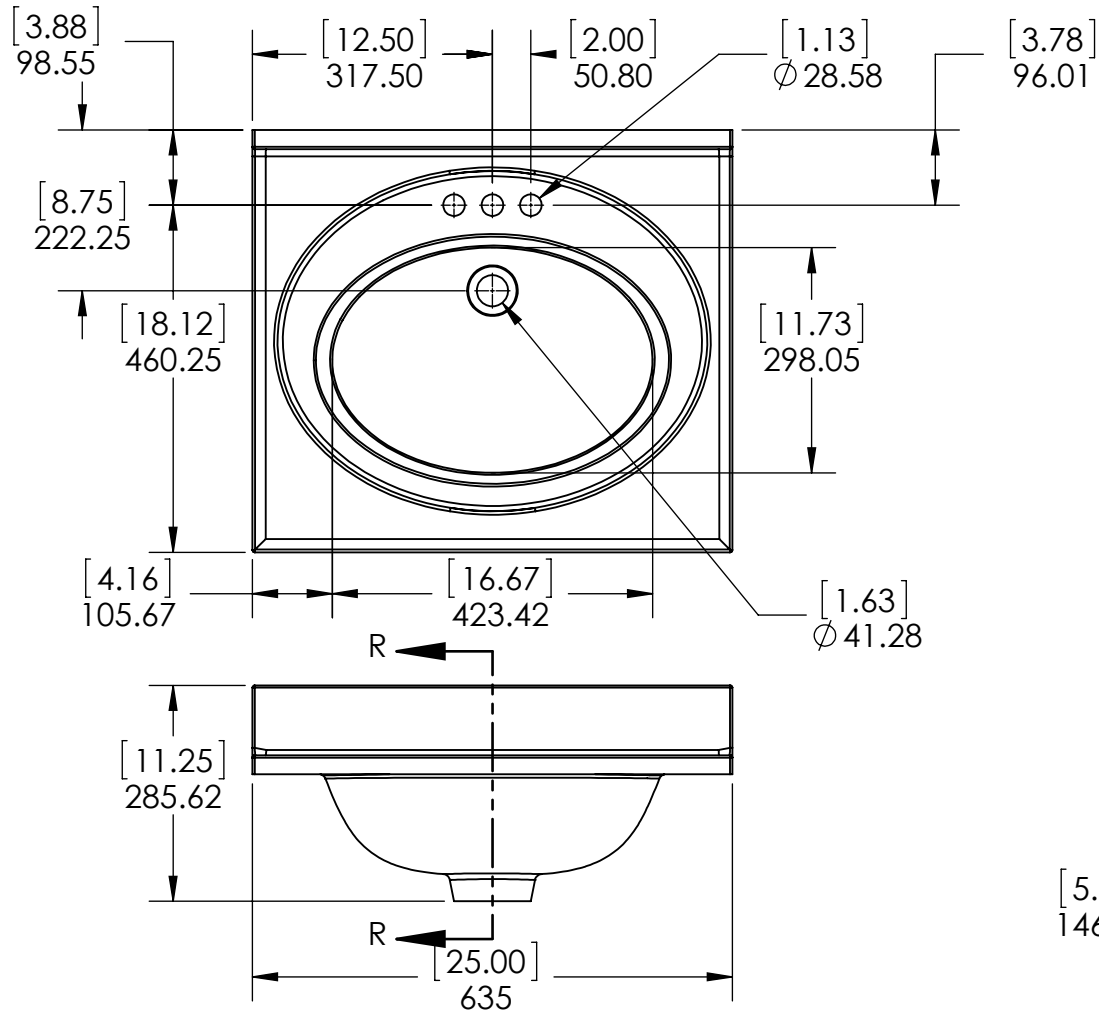

ID	Description	Technology
N2522GB-W	Newport 25x22 White Vtop	Solid Color

Rev #	Approved by	Change
1	V. Sanchez	New Model Added
2	R. Rubio	New Model Added
3	O. Razo	New Model Added

**PROPRIETARY AND CONFIDENTIAL**  
 THE INFORMATION CONTAINED IN THIS DRAWING IS THE SOLE PROPERTY OF WOODCRAFTERS. ANY REPRODUCTION IN PART OR AS A WHOLE WITHOUT THE WRITTEN PERMISSION OF WOODCRAFTERS IS PROHIBITED.

UNLESS OTHERWISE SPECIFIED  
 DIMENSIONS ARE IN MM. AND (INCHES)  
 TOLERANCES ARE  
 +0.125 [3.175] -0.125 [-3.175]  
 SCALE:1:10

	NAME	DATE
DRAWN	O. Razo	01/16/17
CHECKED	R. Rubio	01/16/17
ENG APPR.	R. Rubio	01/16/17
MFG APPR.	C. Leal	01/16/17

**Wood Crafters**

SIZE DWG. NO. **A** Newport 25 x 22 FG

SHEET 1 OF 1 REV: **3**