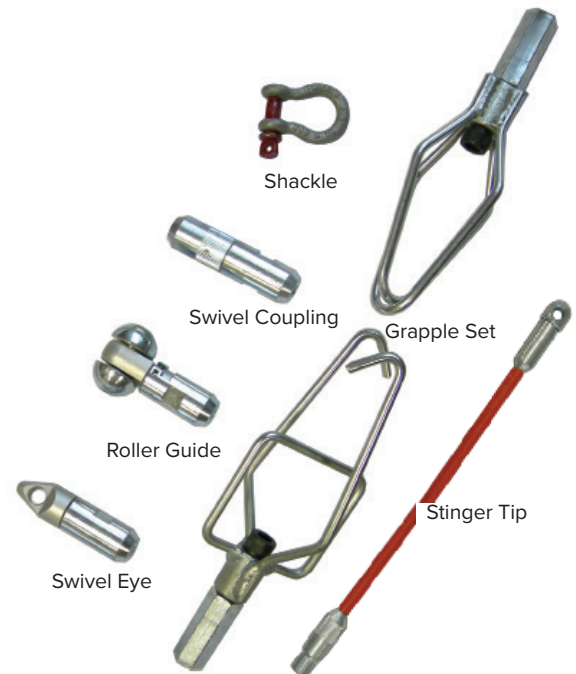

Heavy duty non-conductive rodder for manhole-to-manhole work or long-run cable pulls. With the ability to operate vertically or horizontally, the Big Buddy® has the versatility to handle the toughest jobs.

- Drag brake and safety feed eye to control pay out.
- 10" Bending Radius
- 1,000- lb Pull/Tensile Strength
- Includes End Ferrule and Pulling Eye
- Accessory Kit Included
- Dimensions: 47.5" x 44" x 20"

Part Number	Big Buddy Accessories	
11-38-RK	Repair Kit	2 Splice Ferrules, End Ferrule, Emery Cloth, Adhesive, Canvas Pouch
11-139	Swivel Eye	Attaches pull line to rod
11-141	Roller Guide	Guides rod around bends, sweeps, misalignments, wires
11-142	Shackle Fitting	Use with swivel eye for larger pulling loop to attach pulling eye
11-143	Swivel Coupling	Connects two rods when single length is not long enough; provides rotation when pulling line or wire
11-148	Rod Grapple Set	Connects two rodders from opposite directions
11-25-6ST	6' Stinger Tip	Guides rod through bends, sweeps and misalignments
11-25-8ST	8' Stinger Tip	
11-140	Splice Repair Kit	Splice Ferrule, Adhesive, Emery Cloth
11-146	End Ferrule Repair	End Ferrule, Adhesive, Emery Cloth
11-AWK	Wheel Kit	All Terrain Wheel Kit - 2 Replacement wheels/axle for Big and Mega Buddy

11-38-RK REPAIR KIT

Attaches to Rodder Frame for Easy Access
(Included With Rodder)

11-AWK WHEEL KIT

All Terrain Wheel Kit - 2 Replacement wheels/axle for Big and Mega Buddy

ACCESSORIES

Sold Separately