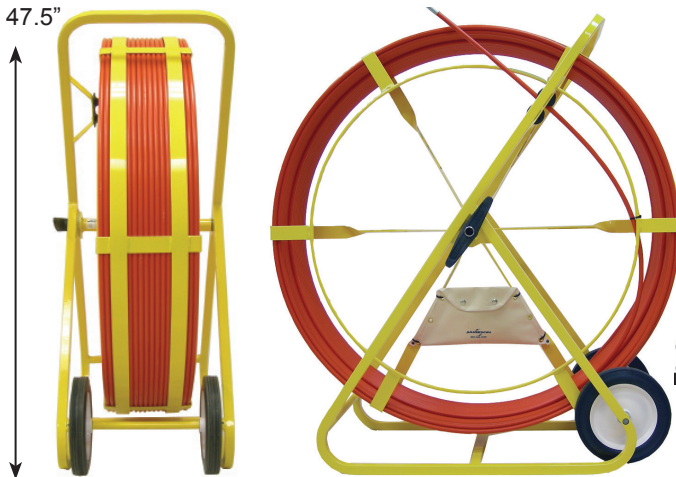

Heavy duty non-conductive rodder for manhole-to-manhole work or long-run cable pulls. With the ability to operate vertically or horizontally, the Big Buddy® has the versatility to handle the toughest jobs.

- Drag brake and safety feed eye to control pay out.
- 10" Bending Radius
- 1,000- lb Pull/Tensile Strength
- Includes End Ferrule and Pulling Eye
- Accessory Kit Included
- Dimensions: 47.5" x 44" x 20"

Big
BUDDY®
Fiberglass Conduit Rodder

1/2" BIG BUDDY® RODDER

400' - 1,000'

Mega
BUDDY®
Fiberglass Conduit Rodder

1/2" MEGA BUDDY® RODDER

1,500' All Terrain Wheels Standard

Rod is marked in 5' increments.
Add 'MM' to part number for metric measure
(1m increments).

Part Number	Big Buddy®	Weight
11-38-400M	400' X 1/2" Big Buddy	123 Lbs.
11-38-500M	500' X 1/2" Big Buddy	137 Lbs.
11-38-600M	600' X 1/2" Big Buddy	151 Lbs.
11-38-800M	800' X 1/2" Big Buddy	179 Lbs.
11-38-1000M	1,000' X 1/2" Big Buddy	207 Lbs.
11-38-1500M	1,500' X 1/2" Mega Buddy	277 Lbs.