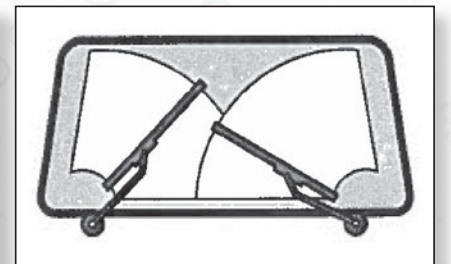

Hybrid Blade Assembly and Connection

For Installations with a Standard Hook Connection...

Remove the adapters shown for the following circumstances:

For hook arm with plastic beauty cap on top...

For the passenger side of an opposed wiper system...

Correct

Incorrect

Beam Blade Bayonet/Side Pin Assembly and Connection

For Installations with a Bayonet Connection...

For Installations with a Side Pin Connection...

Beam Blade Pinch Tab/Top Lock Assembly and Connection