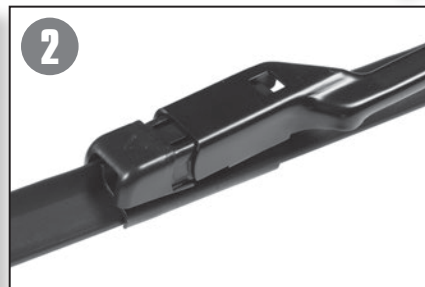

Hybrid Blade Assembly and Connection

For Installations with a Standard Hook Connection...

Remove the adapters shown for the following circumstances:

For hook arm with plastic beauty cap on top...

For the passenger side of an opposed wiper system...

Correct

Incorrect

Beam Blade Bayonet/Side Pin Assembly and Connection

For Installations with a Bayonet Connection...

For Installations with a Side Pin Connection...

Beam Blade Pinch Tab/Top Lock Assembly and Connection

For Installations with a Pinch Tab Connection...