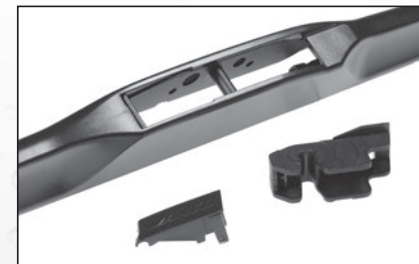

Hybrid Blade Assembly and Connection

For Installations with a Standard Hook Connection...

Remove the adapters shown for the following circumstances:

For hook arm with plastic beauty cap on top...

For the passenger side of an opposed wiper system...

Correct

Incorrect

Beam Blade Bayonet/Side Pin Assembly and Connection

For Installations with a Bayonet Connection...

For Installations with a Side Pin Connection...

Beam Blade Pinch Tab/Top Lock Assembly and Connection

For Installations with a Pinch Tab Connection...