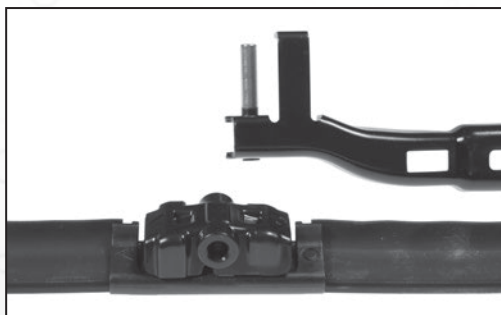

Hybrid Blade Assembly and Connection

For Installations with a Standard Hook Connection...

Remove the adapters shown for the following circumstances:

For hook arm with plastic beauty cap on top...

For the passenger side of an opposed wiper system...

Correct

Incorrect

Beam Blade Bayonet/Side Pin Assembly and Connection

For Installations with a Bayonet Connection...

For Installations with a Side Pin Connection...

Beam Blade Pinch Tab/Top Lock Assembly and Connection

For Installations with a Pinch Tab Connection...