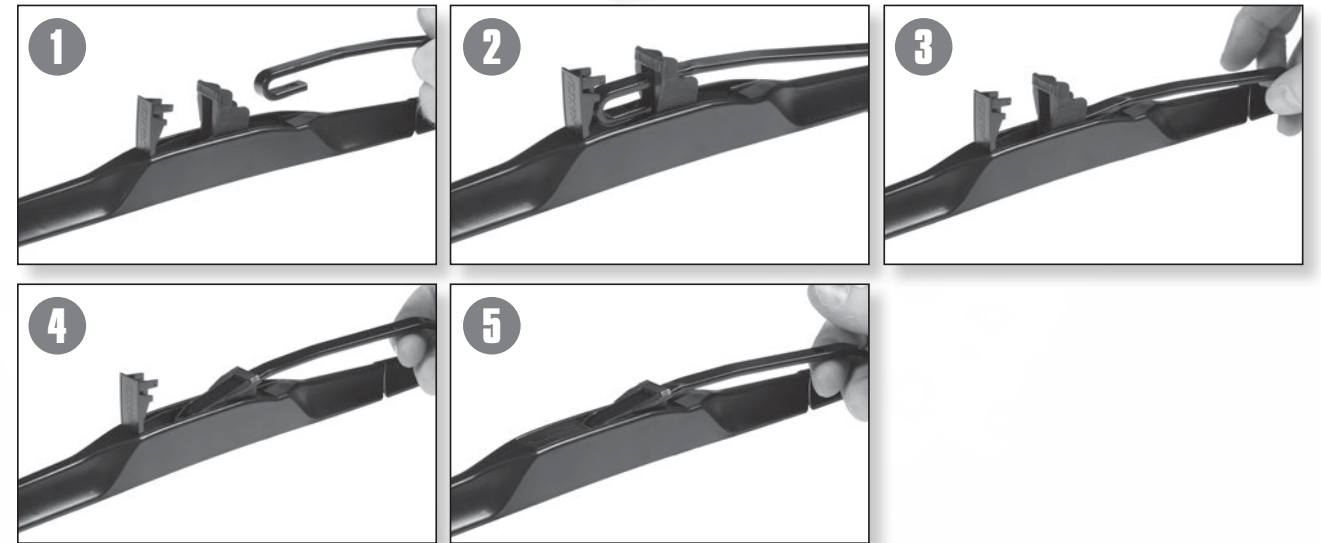

Hybrid Blade Assembly and Connection

For Installations with a Standard Hook Connection...

Remove the adapters shown for the following circumstances:

For hook arm with plastic beauty cap on top...

For the passenger side of an opposed wiper system...

Correct

Incorrect

Beam Blade Bayonet/Side Pin Assembly and Connection

For Installations with a Bayonet Connection...

For Installations with a Side Pin Connection...

Beam Blade Pinch Tab/Top Lock Assembly and Connection

For Installations with a Pinch Tab Connection...