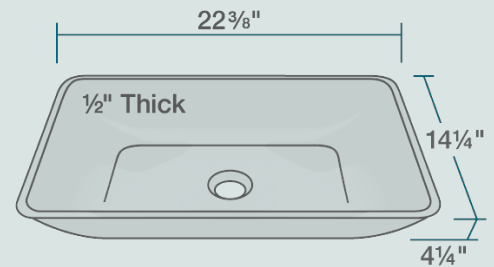

22 3/8" x 14 1/4" x 4 1/4"
 1/2" Thick Bowl
 Tempered Glass
 Lifetime Warranty
 Black Glass

Accessories

*Accessories not included

Available Colors

Features

<p>Vessel Installation</p>	<p>24" Minimum Cabinet Size</p>	<p>1/2" Thick</p>	<p>Tempered Glass</p>	<p>Multiple Colors Available</p>	<p>Limited Lifetime Warranty</p>