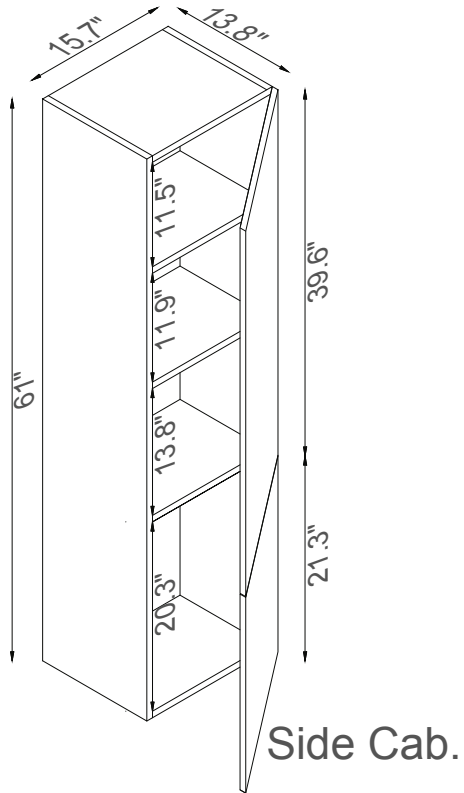

Streamline

Master Cabinet

K1500-140-48-511S