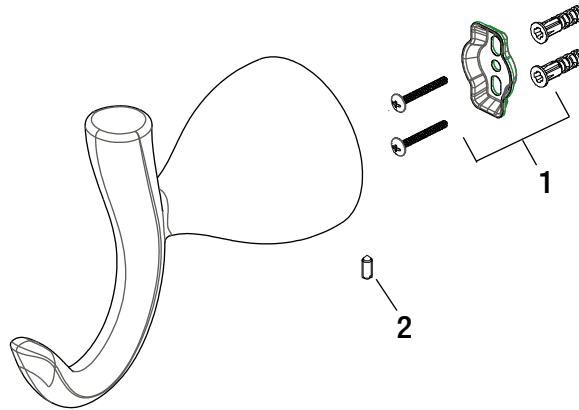

Replacement Parts List

Glacier Bay Edgewood Series Double Robe Hook

MODEL	Internet SKU #	FINISH
20064-2204	202963369	Brushed Nickel PVD
20064-2227D	300162020	Bronze

Many replacement parts can be purchased online or at your local store. Please use the table below to identify the part SKU number needed, go to HOMEDEPOT.COM, and check for online and store availability. If you can't find the part you are looking for, please call 1-855-HD-GLACIER.

Part	Description	Part #	Internet SKU #	Store SKU #
1	Plastic Anchor	RP80216	207107177	
	Mounting Bracket			
	Wood Screw			
2	Set Screw	RP50041		