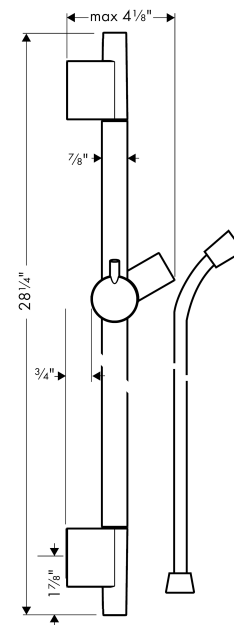

Raindance

Unica S Wallbar, 24"

Finishes : **Polished Nickel** Part no. : **28632830**

Description

Features

- Brass wallbar
- Continuous angle adjustment

Comprised of

- Techniflex 63" Hose (#28276XXX)

Optional accessories

- Cassetta S Puro Soap Dish (#28679XXX)
- Cassetta S Double Soap Dish (#28675XXX)

Item details

List Price \$ 183.00

Product image

Scale drawing

Raindance

Unica S Wallbar, 24"

Finishes : **Polished Nickel**

Part no. : **28632830**

Exploded drawing

Year of production: >04/05

Raindance

Unica S Wallbar, 24"

Finishes : **Polished Nickel** Part no. : **28632830**

Spare parts list

Year of production: >04/05

Pos.	Description	Part no.	Price	PU
1	cover	97709XXX	-	-
2	support, assy	97651XXX	-	-
3	tile-matching-disk	97450XXX	-	-
4	wall support	96275XXX	-	-
5	mounting set	96179XXX	-	-
6	shower hose Isiflex'B 1,60 m	28276830	-	1