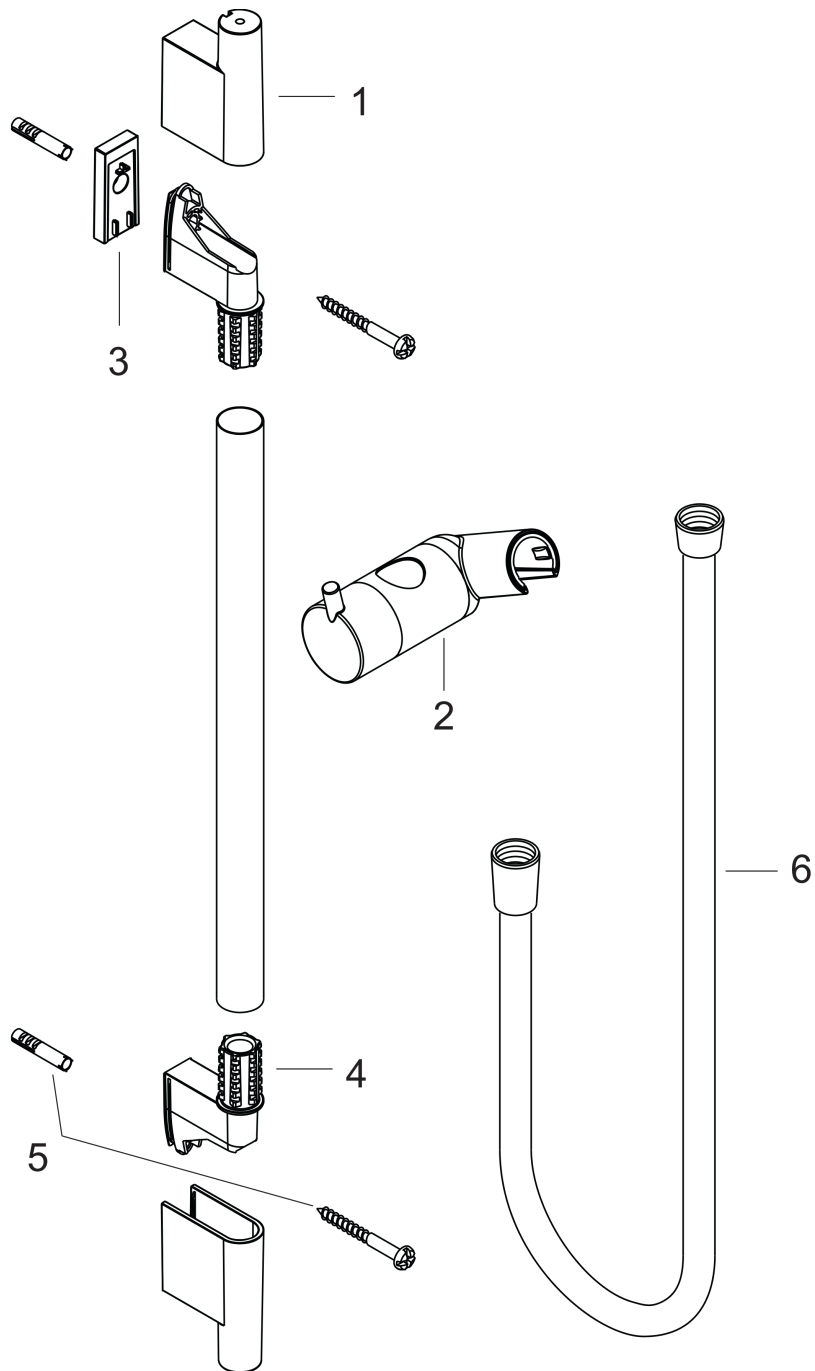

Raindance

Unica S Wallbar, 24"

Finishes : **Polished Nickel** Part no. : **28632830**

Description

Features

- Brass wallbar
- Continuous angle adjustment

Comprised of

- Techniflex 63" Hose (#28276XXX)

Optional accessories

- Cassetta S Puro Soap Dish (#28679XXX)
- Cassetta S Double Soap Dish (#28675XXX)

Item details

List Price \$ 183.00

Product image

Scale drawing

Raindance

Unica S Wallbar, 24"

Finishes : **Polished Nickel**

Part no. : **28632830**

Exploded drawing

Year of production: >04/05

Raindance

Unica S Wallbar, 24"

Finishes : **Polished Nickel** Part no. : **28632830**

Spare parts list

Year of production: >04/05

Pos.	Description	Part no.	Price	PU
1	cover	97709XXX	-	-
2	support, assy	97651XXX	-	-
3	tile-matching-disk	97450XXX	-	-
4	wall support	96275XXX	-	-
5	mounting set	96179XXX	-	-
6	shower hose Isiflex'B 1,60 m	28276830	-	1