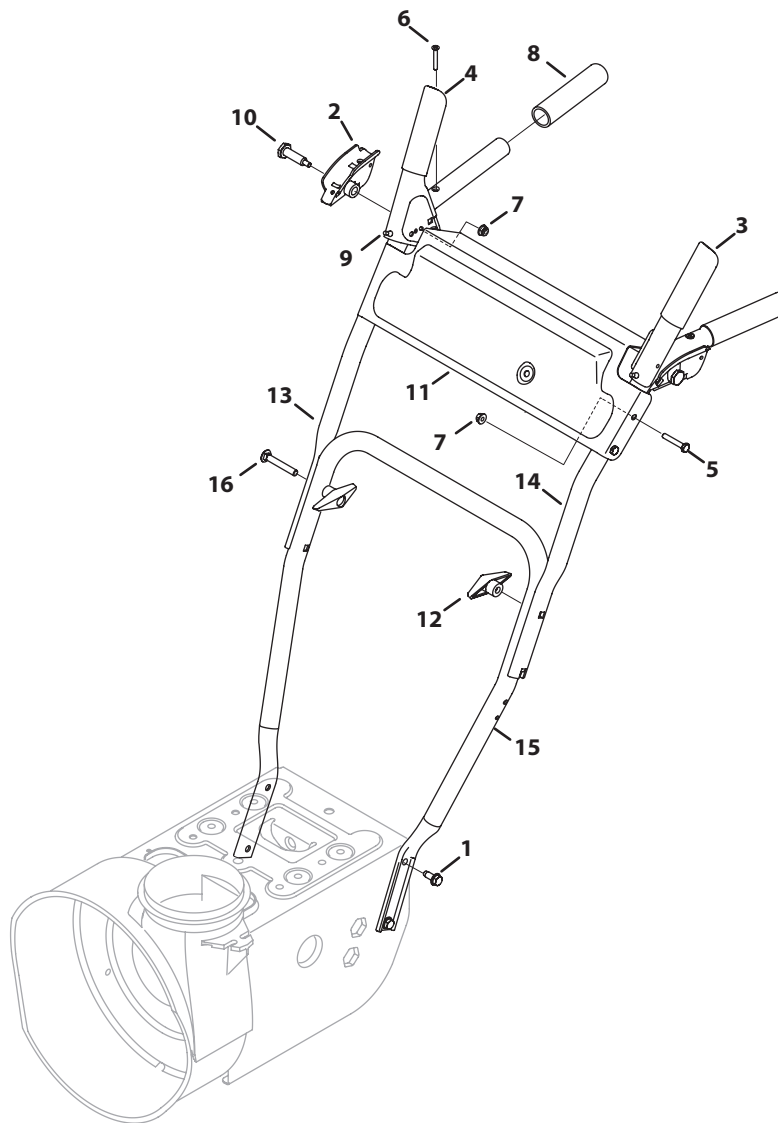

Ref.	Part Number	Description
1	710-04484	Taptite Screw, 5/16-18 x .750
2	631-04133A	Clutch Lock Handle Assembly, LH
—	631-04134B	Clutch Lock Handle Assembly, RH
3	684-04105B	Engagement Assembly, LH
4	684-04106C	Engagement Assembly, RH
5	710-0606	Hex Head Screw, 1/4-20 x 1.50
6	710-1233	Machine Screw, #10-24 x 1.375
7	712-04064	Flange Lock Nut, 1/4-20
8	720-0274	Grip, 1.0 ID x 5.0 LG

Ref.	Part Number	Description
20	926-0154	Cable Tie
21	731-04894D	Lock Plate
22	731-04896B	Clutch Lock Cam
23	732-0193	Compression Spring, .39 x .60 x .88
24	732-04219C	Clutch Lock Spring
25	732-04238	Torsion Spring, .8156 ID x .3038
26	749-04138A	Lower Handle
27	935-0199A	Rubber Bumper, .62 OD x .22 Thick
28	736-0262	Flat Washer, .385 x .870 x .092
29	749-04190A	Upper RH Handle
30	738-04118	Shoulder Bolt, 5/16-18 x .905
31	749-04191A	Upper LH Handle
32	738-04348	Shoulder Screw, .437 x 1.345 x 1/4-20
33	946-04397A	Speed Selector Cable
34	747-1136	Headlight Retainer ^
35	790-00209	Handle Panel w/ Light ^
—	790-00219	Handle Panel w/o Light
36	712-04064	Flange Lock Nut, 1/4-20 +
37	790-00313	Speed Shift Lever
38	790-00248C	Panel Bracket
—	729-04035	Amp Connector