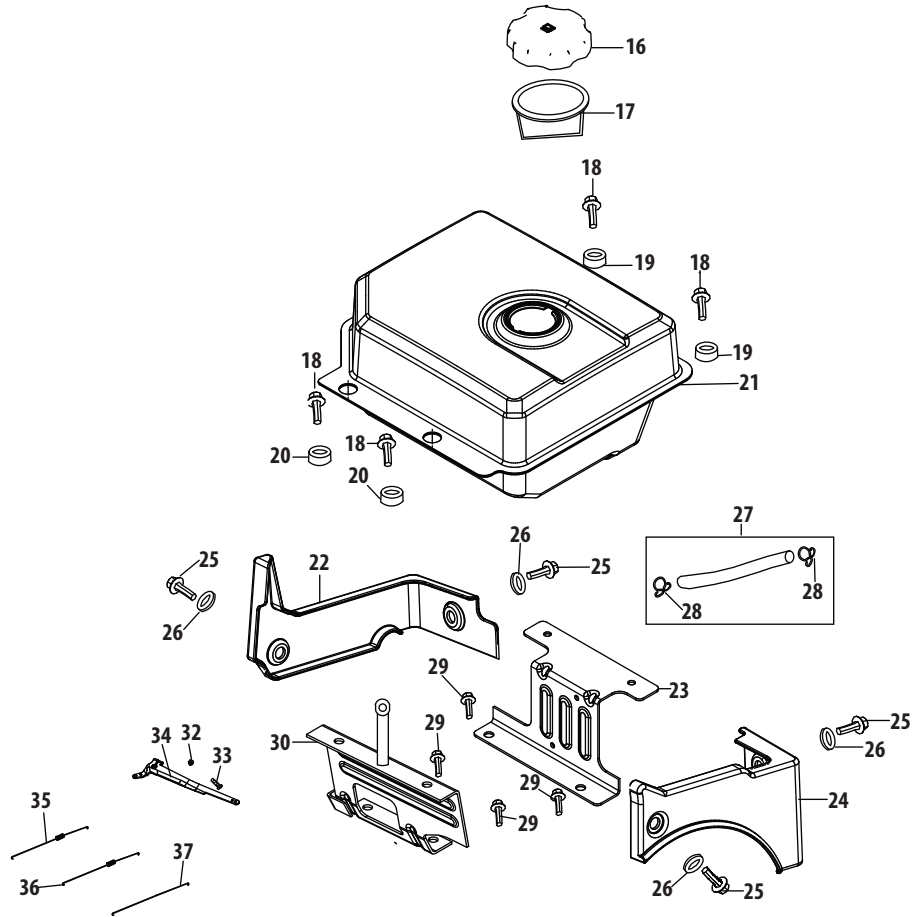

483-SUB Fuel Tank & Mounting

Ref.	Part Number	Description
16	951-12533	Fuel Cap Assembly
17	951-11933	Fuel Level Indicator
18	710-04970	Bolt M8×20
19	750-05312	Bushing, Slot
20	750-05313	Bushing, Rnd
21	951-11201	Fuel Tank Assembly
22	951-11319	Fuel Tank Shroud
23	951-11318	Fuel Tank Mounting Bracket
24	951-11351	Engine Shroud
25	710-04968	Bolt M6×16
26	736-04452	Bush

Ref.	Part Number	Description
27	951-11336	Fuel Line Kit
28	951-11700	Fuel Hose Clamp
29	710-04921	Bolt M8×14
30	951-11182	Fuel Tank Mounting Bracket
32	712-04212	Flange Nut M6
33	710-04908	Governor Arm Bolt M6X21
34	951-11307	Governor Arm
35	951-11306	Governor Spring
36	951-11203	Throttle Return Spring
37	951-11309	Governor Rod