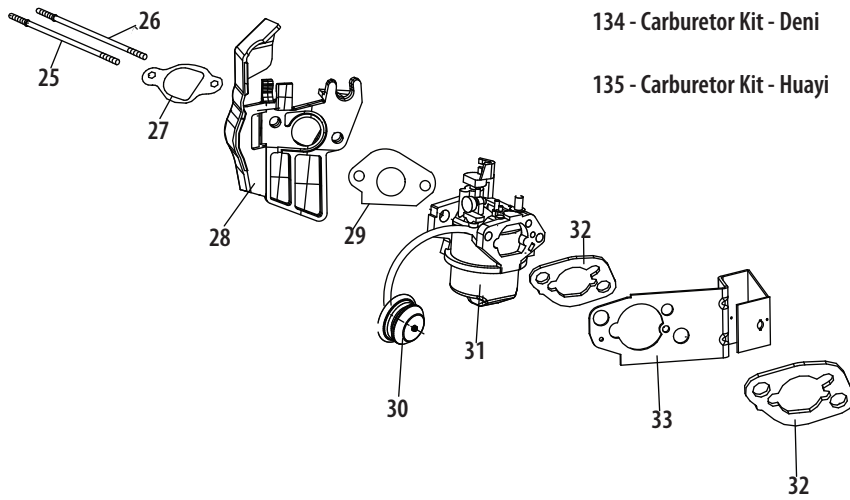

270-SUA Carburetor Assembly

134 - Carburetor Kit - Deni

135 - Carburetor Kit - Huayi