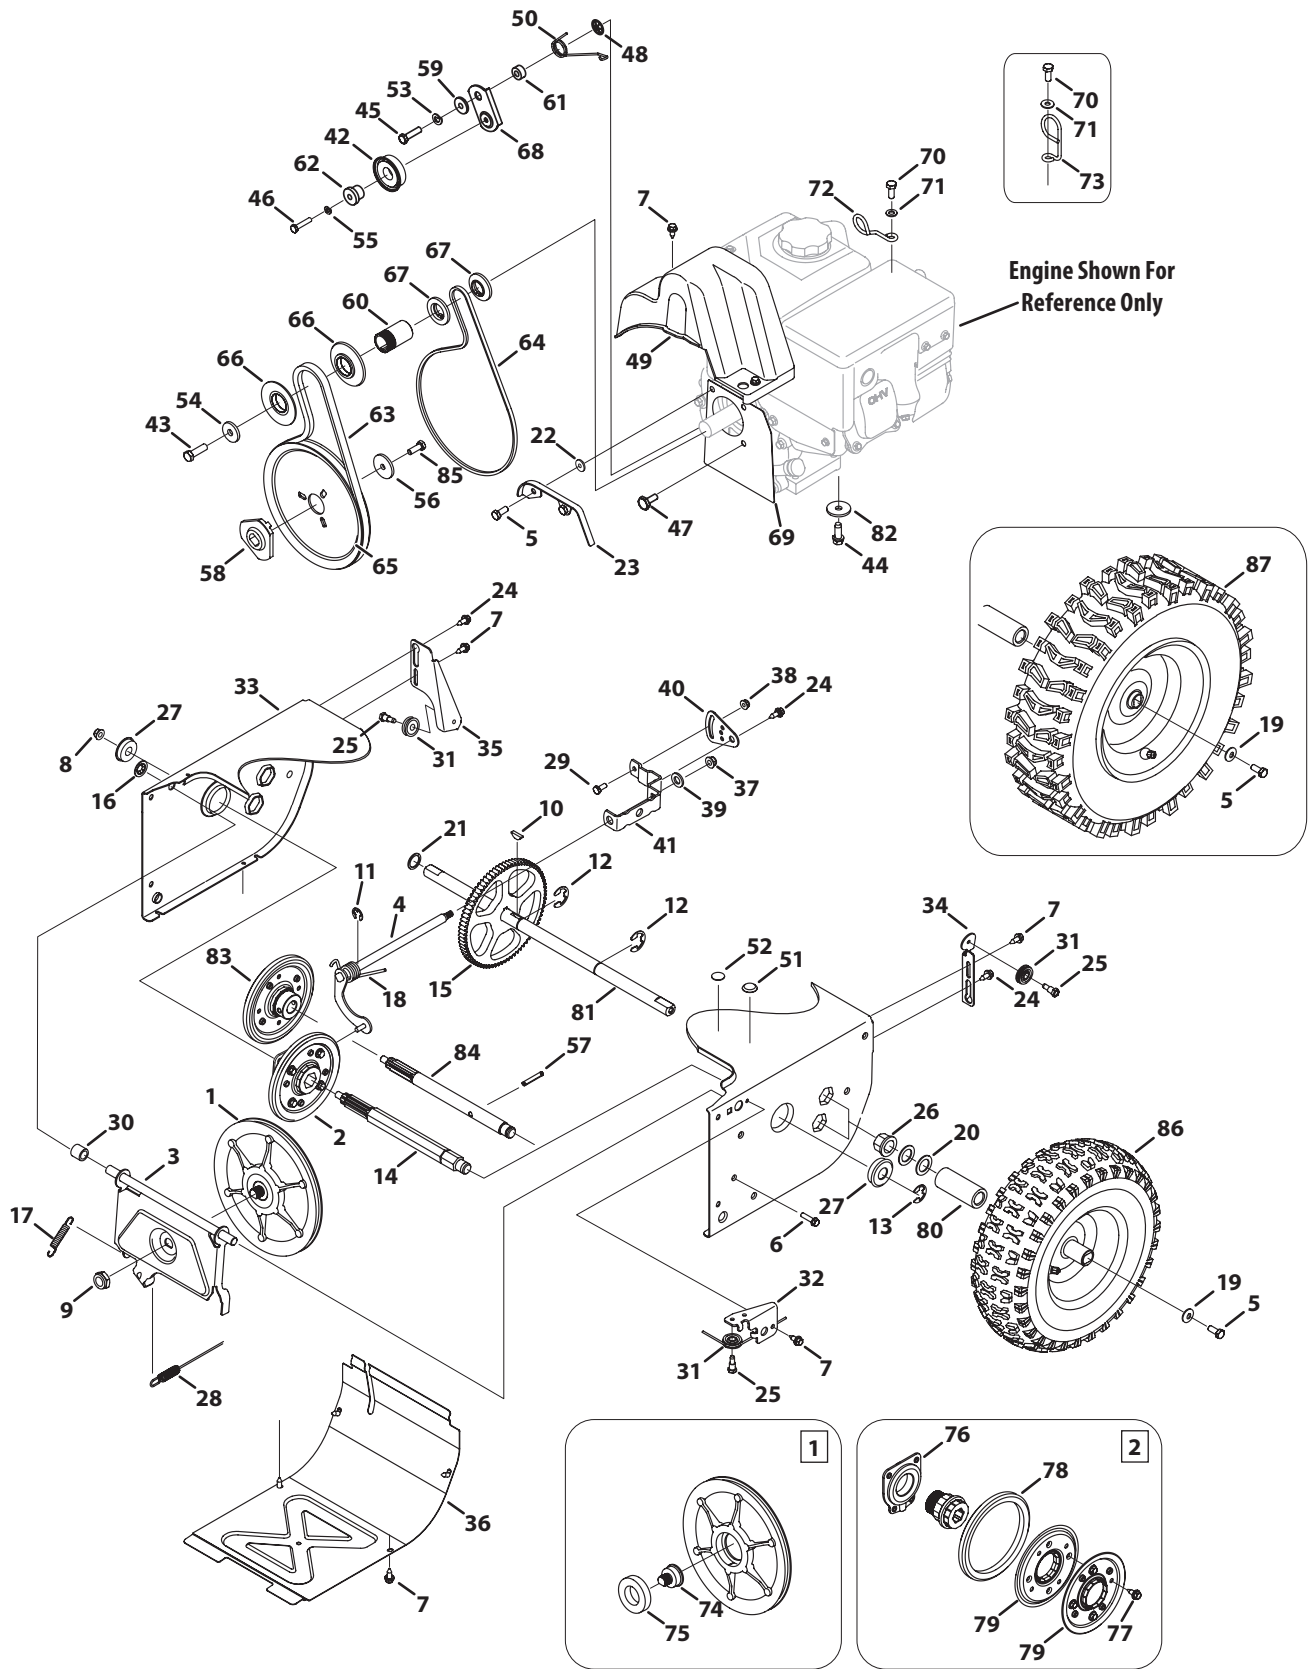

Drive System

Ref.	Part Number	Description	Ref.	Part Number	Description
1	656-04055	Disc Assembly, Friction Wheel	40	790-00217A	Speed Selector Pivot Bracket
2	684-04153	Friction Wheel Assembly, 5.5 OD	41	790-00218A	Speed Selector Shift Bracket
3	684-04154B	Friction Wheel Support Bracket	42	684-04169	Idler Pulley Assembly
4	684-04156A	Rod Shift Assembly	43	710-0191	Hex Screw, 3/8-24 x 1.25
5	710-0627	Hex Head Screw, 5/16-24 x .750	44	710-0654A	Sems Screw, 3/8-16 x 1.00
6	710-0788	Taptite Screw, 1/4-20 x 1.000	45	710-0672	Hex Screw, 5/16-24 x 1.25
7	710-1652	Taptite Screw, 1/4-20 x .625	46	710-0809	Hex Screw, 1/4-20 x 1.25
8	712-04065	Flange Lock Nut, 3/8-16	47	738-04439	Shoulder Screw, 5/16-24 x .5
9	712-0417A	Flange Nut, 5/8-18	48	926-04012	Push-on Nut, .25 Dia.
10	914-0126	Hi-pro Key, 3/16 x 3/4 Dia.	49	731-06401	Belt Cover, 4-Way Irg. block
11	916-0104	E-Ring	—	731-05353	Belt Cover, 4-Way
12	716-0136	Retaining E-Ring, .875 Dia.	—	731-04792A	Belt Cover, Standard
13	916-0231	E-Ring, .750 Dia.	50	732-04308A	Torsion Spring, .850 ID x .333
14	917-04209A	Hex Shaft, 7-Tooth	51	735-04099	Plug, 3/8 ID
15	917-04230	Gear, 80-Tooth	52	735-04100	Plug, 1/2 ID
16	726-0221	Speed Nut, .500	53	936-0119	Lock Washer, 5/16
17	932-0264	Extension Spring	54	736-0247	Flat Washer, .406 x 1.25 x .157
18	732-04311A	Torsion Spring, .750 x .968	55	936-0329	Washer, Lock, 1/4
19	736-0242	Bell Washer, .340 x .872 x .060	56	736-0505	Flat Washer, .34 x 1.50 x .150
20	936-0287	Flat Washer, .793 x 1.24 x .060	57	715-04020	Pin, Spirol, 2.5"
21	736-04161	Flat Washer, .75 x 1.00 x .060	58	748-04053A	Adapter Pulley, .75 Dia.
22	936-0140	Washer, Flat, .385 x .62 x .063	59	748-04112B	Shoulder Spacer, .3175 x .5 x .0975
23	731-07101	Belt Cover	60	750-04303	Spacer, .875 ID x 1.185 OD
24	738-04184A	Shoulder Screw, .368 x .113, 1/4-20	61	750-04477A	Spacer, .340 x .750 x .330
25	738-0924A	Shoulder Screw, 1/4-28, .340 x .355	62	750-04571	Shoulder Space, .260 x .785 x .538
26	941-0245	Hex Flange Bearing	63	954-04195	Auger Drive Belt, 4-Way Irg. block
27	941-0563	Ball Bearing, 17 x 40 x 12	—	954-04050	Auger Drive Belt, Standard
28	946-04229B	Wheel Clutch Cable, 44.95"	64	954-04201A	Wheel Drive Belt, 4-Way Irg. block
29	710-0751	Hex Head Screw, 1/4-20 x .620	—	954-04260	Wheel Drive Belt, Standard
30	748-0190	Spacer, .508 ID x .75 OD x .68	65	756-04109	Auger Drive Pulley, 8.1 x .5
31	756-0625	Cable Roller	66	756-04113	Pulley Half, 2.600 OD
32	790-00096	Auger Cable Front Guide Bracket	67	756-04252	Pulley Half, 3/8 x 1.716 OD
33	790-00180A	Frame	68	790-00208C	Wheel Drive Idler Bracket
34	790-00206A	Auger Cable Guide Bracket	69	790-00332	Cover Plate, 4-Way Irg. block
35	790-00207C	Drive Cable Guide Bracket	—	790-00289A	Cover Plate, Standard
36	790-00316	Frame Cover	70	710-04022	Hex Head Screw, 1.25 x 20
37	712-04063	Flange Lock Nut, 5/16-18	71	936-0264	Washer, Flat, .330 x .630 x .0635
38	712-04064	Flange Lock Nut, 1/4-20	72	732-04677	Cable Guide
39	936-3015	Washer, Flat, .469 x .875 x .105	73	732-0705	Cable Guide

Cont'd on next page