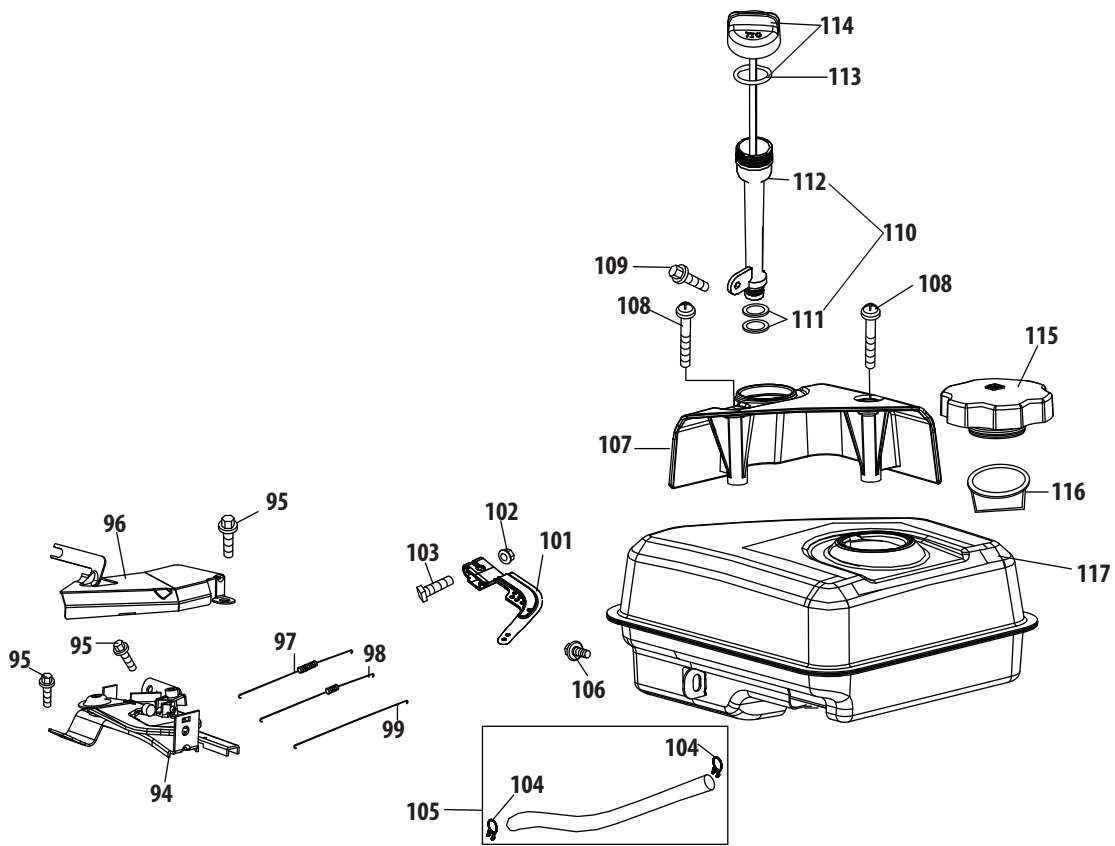

270-SUA Fuel Tank & Mounting

Ref.	Part Number	Description
94	951-10758	Throttle Control Assembly
95	710-05103	Bolt-M6 X 12
96	951-11108	Shield - Governor
97	951-11935	Governor Spring
98	951-10664	Spring-Throttle Return
99	951-10665	Rod-Governor
101	951-11106	Bracket - Governor
102	712-04212	Nut - M6
103	710-04908	Bolt - M6 X 21 Gov
104	951-11700	Hose Clamp-Carb
105	951-10650	Kit-Fuel Line
106	710-04915	Bolt - M6 X 12 Zin

Ref.	Part Number	Description
107	951-11914	Engine/Dipstick Cover
108	710-04905	Bolt
109	710-04915	Bolt - M6 X 12 Zin
110	951-11913	Oil Fill Tube Assembly
111	951-11381	O-Ring
112	951-10656	Dipstick Tube
113	951-11904	O-Ring Dipstick
114	951-12482	Dipstick Assy
115	951-12533	Fuel Cap
116	951-11933	Fuel Level Indicator
117	951-10653B	Fuel Tank