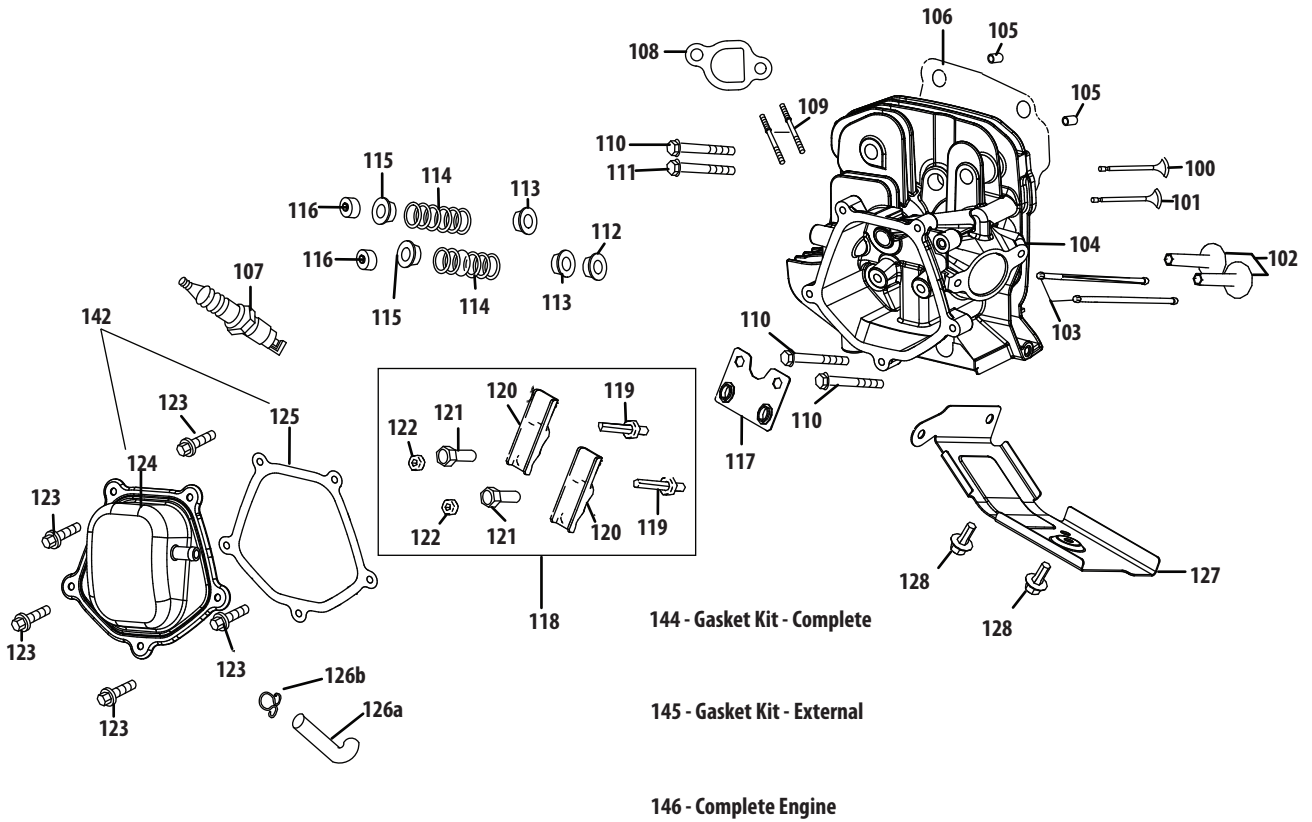

483-SUB Cylinder Head

483-SUB Cylinder Head

Ref.	Part Number	Description	Ref.	Part Number	Description
100	951-11337	Valve Kit	116	951-12081	Exhaust Lash Cap
101	951-11337	Valve Kit	117	951-11965	Push Rod Guide
102	951-11962	Tappet	118	951-11981	Rocker Arm Assembly
103	951-11335	Push Rod Kit	119	710-04962	Bolt, Pivot
104	951-12555	Cylinder Head Kit (Inc.106,110-112,125)	120	951-11966	Rocker Arm
	951-11329B	Cylinder Head Assembly (Inc.100,101,104,106,108-112, 114-122,125,129-133)	121	751-11123	Adjusting Nut ,Valve
105	715-04097	Dowel Pin	122	751-11124	Pivot Locking Nut
106	951-11963	Cylinder Head Gasket	123	710-05054	Valve Cover Bolt
107	951-10292	Spark Plug/F6Rtc	124	951-11220	Valve Cover
108	951-11212	Muffler Gasket	125	951-11967	Valve Cover Gasket
109	710-04964	Exhaust Stud M8×48.5	126a	731-07059	Breather Hose
109	951-11207	Muffler Stud Assembly	126b	726-04101	Breather Hose Clamp
110	710-06064	Bolt M10×1.25×87	127	951-11317	Cylinder Baffle
111	710-06065	Bolt M10×1.25×65	128	710-04915	Bolt M6×12
112	951-11964	Intake Valve Seal	142	951-11333	Valve Cover Kit
113	951-12077	Intake Valve Spring Retainer	144	951-11330A	Gasket Kit - Complete (Inc.52,59,65,79,81,106, 108,125,131-133)
114	951-12078	Valve Spring	145	951-11331	Gasket Kit - External (Inc.79,108,125,131-133)
115	951-12080	Exhaust Valve Spring Retainer	146	952Z483-SUB	Complete Engine