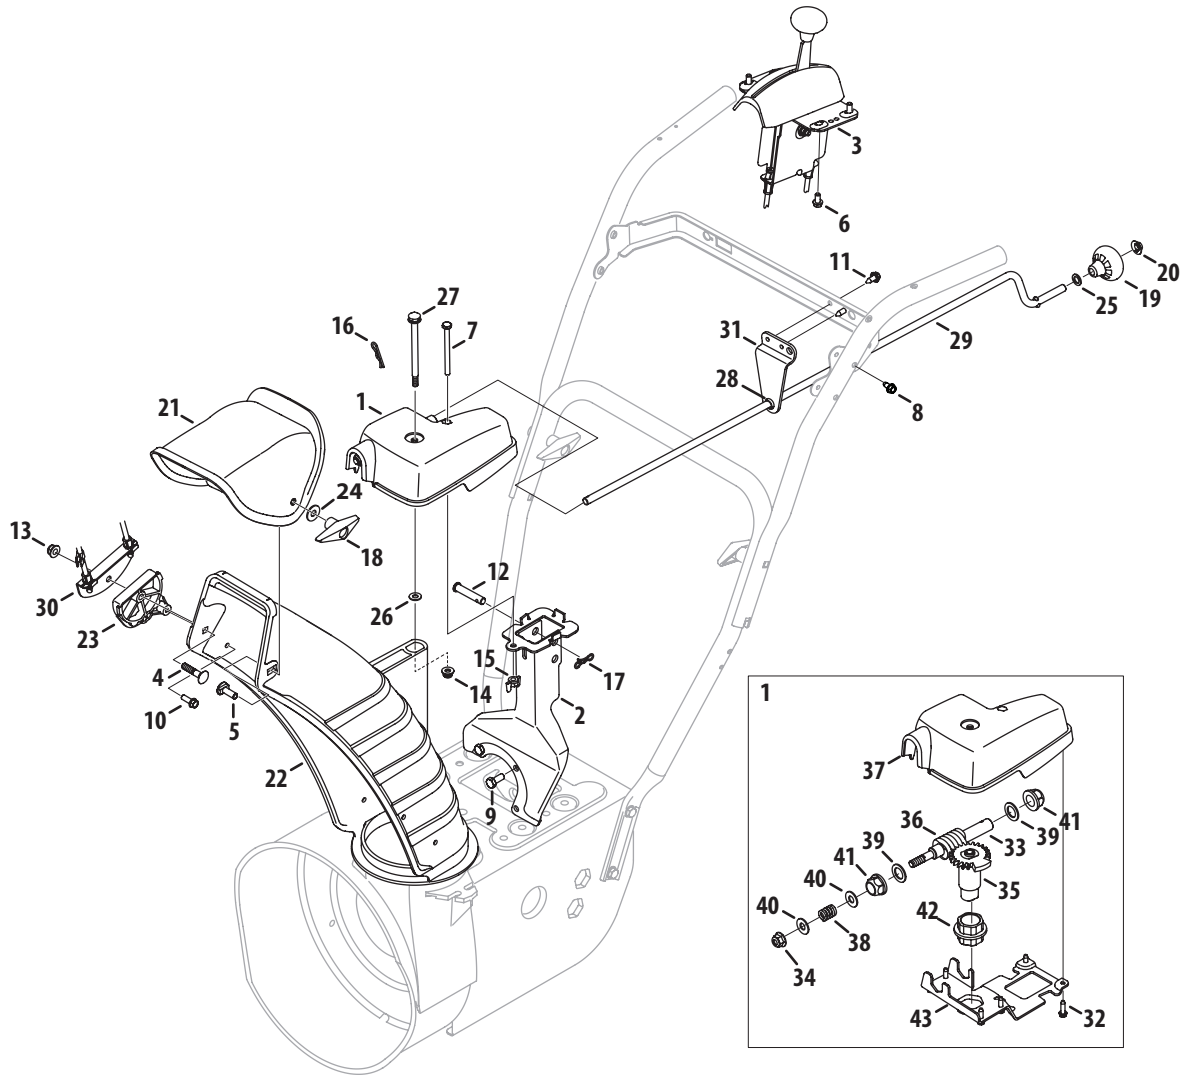

2-Way Extended Chute

2-Way Extended Chute

Ref.	Part Number	Description
1	918-04933	Chute Rotation Gearbox
2	684-04311A	Chute Support Bracket
3	984-04325A	Chute Control, 2-Way
4	710-0262	Bolt, Carriage, 5/16-18 x 1.50
5	710-04071	Bolt, Carrier, 5/16-18 x 1.00
6	710-04187	Screw, Hi-Lo, 1/4-15 x 0.50
7	710-04370	Hex Head Screw, 1/4-20 x 3.00
8	710-0599	Screw, TT, 1/4-20 x .500
9	710-0627	Hex Head Screw, 5/16-24 x .750
10	710-0895	Screw, Hi-Lo, 1/4-15 x 0.750
11	710-1652	Screw, 1/4-20 x .625
12	711-04469A	Clevis Pin, 3/8 x 1.87
13	712-04063	Nut, Flange Lock, 5/16-18
14	712-04064	Nut, Flange Lock, 1/4-20
15	712-3087	Wing Nut, 1/4-20
16	914-0101	Internal Cotter Pin
17	714-04040	Bow-Tie Cotter Pin
18	920-0284	Wing Knob, 5/16-18
19	720-04102	Shift Knob, .390
20	926-0100	Push Cap, 3/8
21	931-04425B	Upper Chute
22	731-06440A	Lower Chute, 5.0

Ref.	Part Number	Description
23	731-06451	Cable Guide, Chute Tilt
24	936-0159	Washer, Flat, .349 x .879
25	936-0185	Flat Washer, .375 x .738 x .063
26	736-04446	Washer, Flat, .25 x .630
27	738-04367	Shoulder Screw, .312 x 3.5 x 1/4-20
28	941-0475	Plastic Bushing, .380 ID
29	747-05386	Chute Crank
30	784-5594	Cable Bracket
31	790-00341	Support Rod Bracket
32	710-04373A	Screw, 12-16 x .75
33	711-05329	Worm Shaft
34	712-04065	Flange Lock Nut, 3/8-16
35	717-04667	Gear Assembly
36	717-04672	Worm
37	731-07529A	Gear Cover
38	732-04756	Compression Spring, .39 x .60 x .88
39	736-0290	Flat Washer, .625 x 1.0 x .067
40	736-3072	Flat Washer, .380 x .93 x .110
41	941-0225	Hex Bearing
42	741-04388A	Flange Bearing
43	790-00342B	Gear Bracket