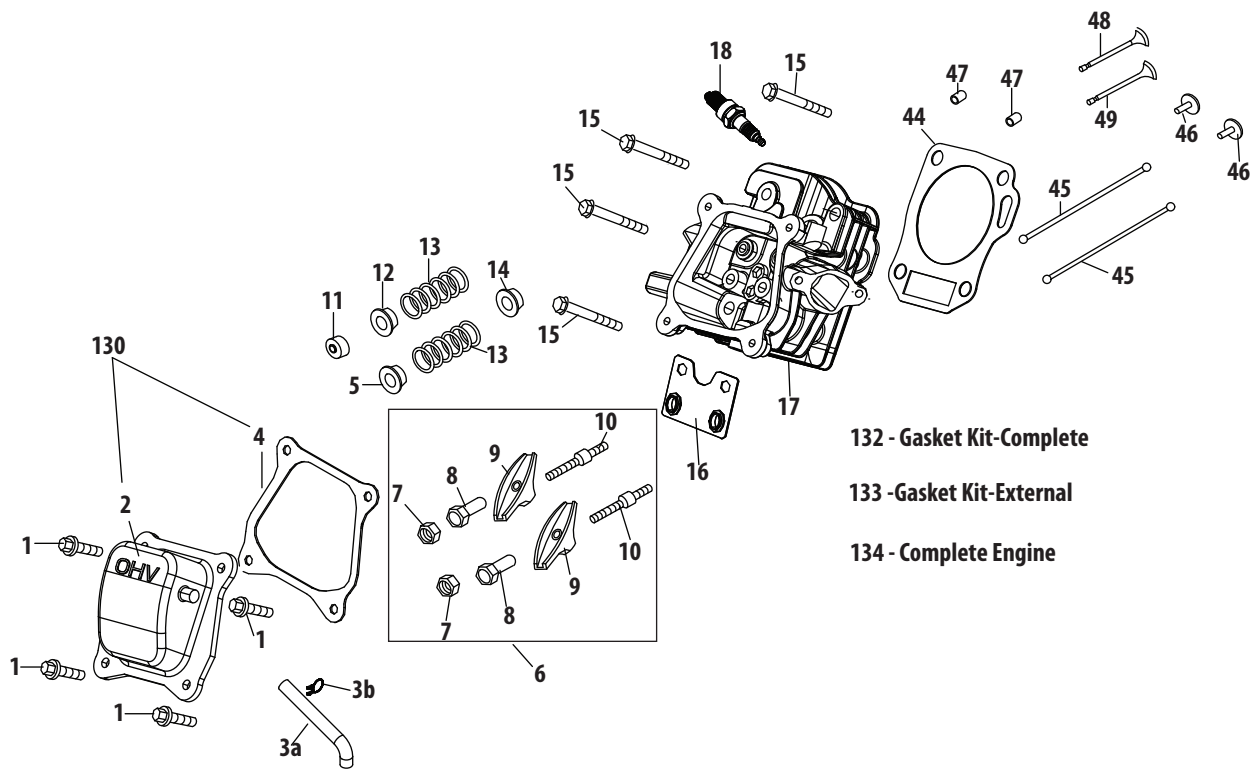

265-SUA Cylinder Head

Ref.	Part Number	Description
1	710-04968	Bolt M6x16
2	951-11054A	Valve Cover
3a	731-07059	Breather Hose
3b	726-04101	Breather Hose Clamp
4	951-11565	Valve Cover Gasket
5	951-12000	Valve Spring Retainer (Intake)
6	951-11892	Rocker Arm Assembly
7	751-11124	Nut, Pivot Locking
8	751-11123	Adjusting Nut ,Valve
9	951-11893	Rocker Arm
10	710-04902	Bolt, Pivot
11	951-12002	Exhaust Lash Cap
12	951-12003	Valve Spring Retainer (Exhaust)
13	951-12004	Valve Spring
14	951-11894	Valve Seal (Intake)
15	710-04933	Bolt M8x55
16	951-11895	Push Rod Guide
17	751-14195	Cylinder Head Assembly (Incl.4-14,16,17,21,27, 29,44,48,49)
18	951-10292	Spark Plug/F6Rtc
44	951-11898	Gasket, Cylinder Head
45	951-10648	Push Rod Kit
46	951-11899	Tappet
47	715-04108	Dowel Pin 10x16
48	951-10647A	Valve Kit
49	951-10647A	Valve Kit
130	951-12626	Valve Cover Kit
132	951-11061A	Gasket Kit - Complete (Incl.4,21,27-29,32,44, 58,59,68,74,77,79)
133	951-10661B	Gasket Kit - External (Incl. 4,21,27-29,32,77)
134	952Z265-SUA	Complete Engine