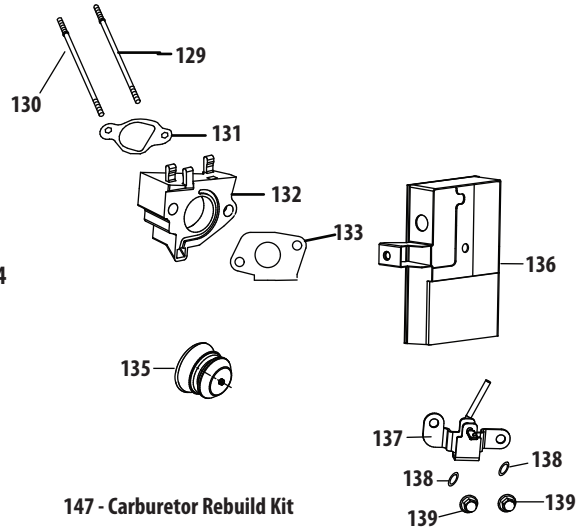

483-SUB Carburetor

147 - Carburetor Rebuild Kit

Ref.	Part Number	Description
129	710-05392	Stud M6-8x100
130	710-05056	Stud M6-8x118
131	951-11315	Carburetor Intake Gasket
132	951-11316	Carburetor Insulator
133	951-11223	Carburetor Gasket
134	951-14023A	Carburetor Assembly
135	951-10639A	Primer Assembly
135	951-11824	Primer Bulb
136	951-11304	Heater Box
137	951-11192	Choke Assembly
138	736-04477	Lock Washer
139	712-05015	Nut M6
147	951-12760A	Carburetor Rebuild Kit (Inc. i,j,p,q,r,s,t,u,v,x,z)
a	n/a	Choke Shaft
b	736-04638	Choke Control Lever Washer
c	710-05469	Fuel Shutoff Lever Screw
d	n/a	Choke Plate
e	n/a	Throttle Shaft
f	n/a	Throttle Plate
g	n/a	Gasket

Ref.	Part Number	Description
h	n/a	Throttle Shaft Cover
i	n/a	Idle Jet Rivet
j	n/a	Idle Jet Assembly
k	n/a	Idle Speed Adjusting Screw
l	n/a	Primer Pipe
m	751-11991	Primer Hose
n	951-11906	Primer Hose Clamp
o	n/a	Carburetor Body
p	n/a	Float Pin
q	n/a	Emulsion Tube
r	n/a	Nickel Plated Brass Needle Valve
s	n/a	Main Jet
t	n/a	Needle Valve Spring
u	n/a	Float
v	951-11970	Fuel Bowl Gasket
w	n/a	Fuel Bowl
x	951-11348	Fuel Bowl Gasket
y	710-04945	Fuel Bowl Mounting Bolt
z	951-11349	Fuel Drain Plug Gasket
aa	710-04938	Fuel Drain Plug