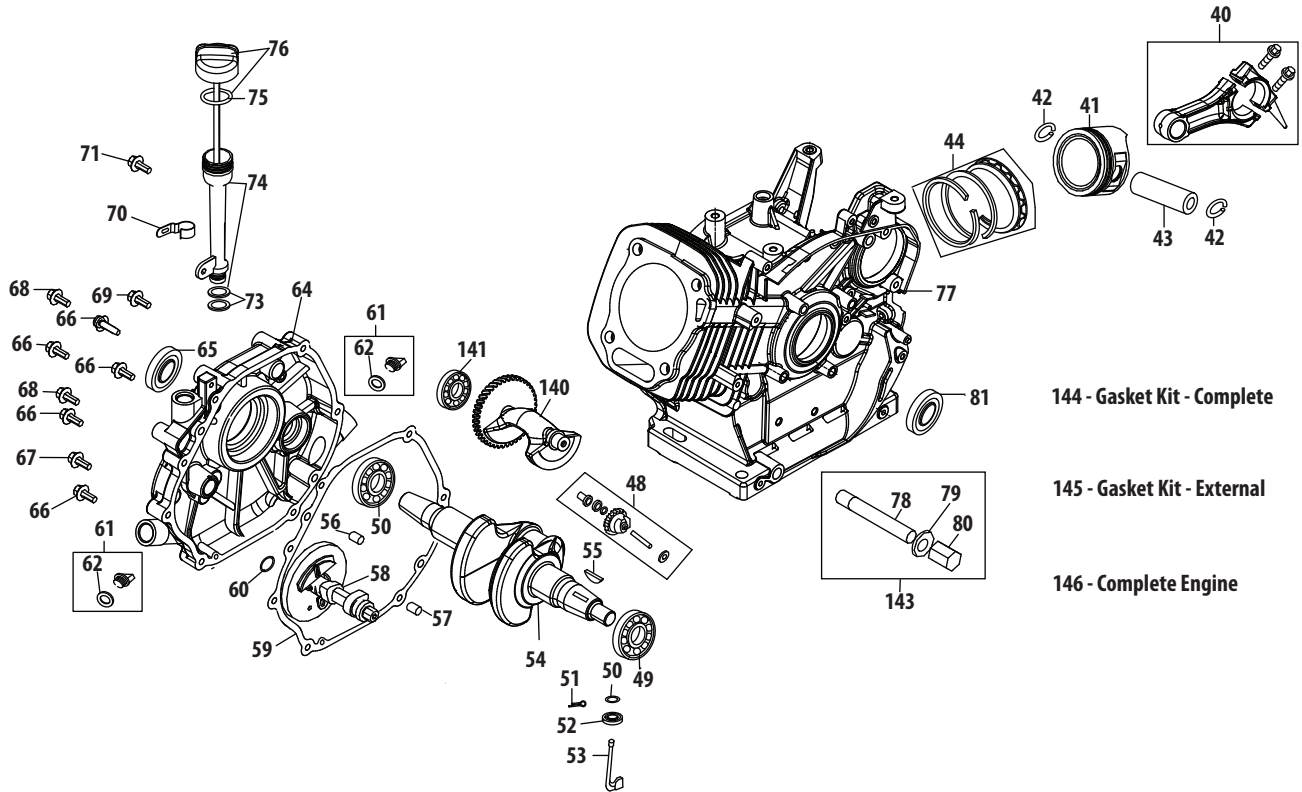

483-SUB Crankcase

483-SUB Crankcase

Ref.	Part Number	Description	Ref.	Part Number	Description
40	951-11951	Connecting Rod Assembly	68	710-06063	Bolt M8×35
41	951-11952	Piston	69	710-04968	Bolt M6×16
42	951-11953	Piston Pin Snap Ring	70	951-11320	Oil Tube Support Bracket
43	951-11954	Piston Pin	71	710-05349	Bolt M6×8
44	951-12579	Piston Ring Set	73	951-11381	Oil Fill Tube O-Ring
48	951-11956	Governor Gear/Shaft Assembly	74	951-12073	Oil Fill Tube Assembly
49	951-11373	Radial Ball Bearing	75	951-11904	Dipstick O-Ring
50	736-04453	Flat Washer	76	951-11971A	Dipstick Assembly
51	714-04077	Governor Shaft Clip	77	951-11341A	Crankcase Kit
52	951-11958	Governor Seal			(Inc.49,52,77,81)
53	951-11365	Governor Arm Shaft		951-11328B	Short Block Assembly
54	951-11342	Crankshaft Kit			(Inc.40-44,48-68,77-81, 102,105,106,108,110,111, 125,131,132,140,141)
55	951-10307	Woodruff Key	78	951-11350	Oil Drain Pipe
56	715-04102	Dowel Pin 9 X 12	79	736-04440	Drain Pipe Washer 10X16X1.5
57	715-04092	Dowel Pin 7 X 14	80	710-04906	Oil Drain Plug Bolt
58	951-11959	Camshaft Assembly	81	951-11499	Oil Seal
59	951-11376	Crankcase Cover Gasket	140	951-11968	Balance Gear Assembly
60	736-04545	Washer	141	951-11969	Bearing
61	951-11283	Oil Fill Plug Assembly	143	951-10641	Oil Drain Asm
62	951-11577	O-Ring	144	951-11330A	Gasket Kit - Complete
64	951-14220	Crankcase Cover			(Inc.52,59,65,79,81,106, 108,125,131-133)
	951-11340	Crankcase Cover Kit			
		(Inc.49,59,60,64-68)	145	951-11331	Gasket Kit - External
65	951-11375	Oil Seal			(Inc.79,108,125,131-133)
66	710-06061	Bolt M8×38	146	952Z483-SUB	Complete Engine
67	710-06062	Bolt M8×45