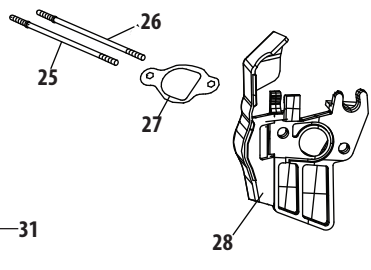

370-SUC Carburetor