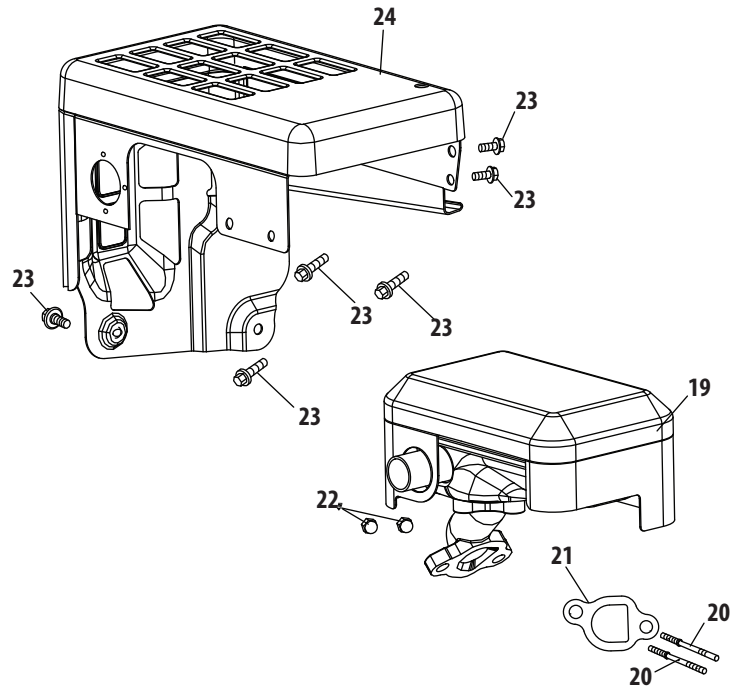

265-SUA Muffler Assembly

Ref.	Part Number	Description
19	951-11282	Muffler Assembly
20	710-05001	Stud M8×36
20	751-14190	Muffler Stud Kit
21	951-11289	Exhaust Pipe Gasket
22	712-04214	Nut, M8
23	710-04915	Bolt M6×12
24	951-10642B	Muffler Shield