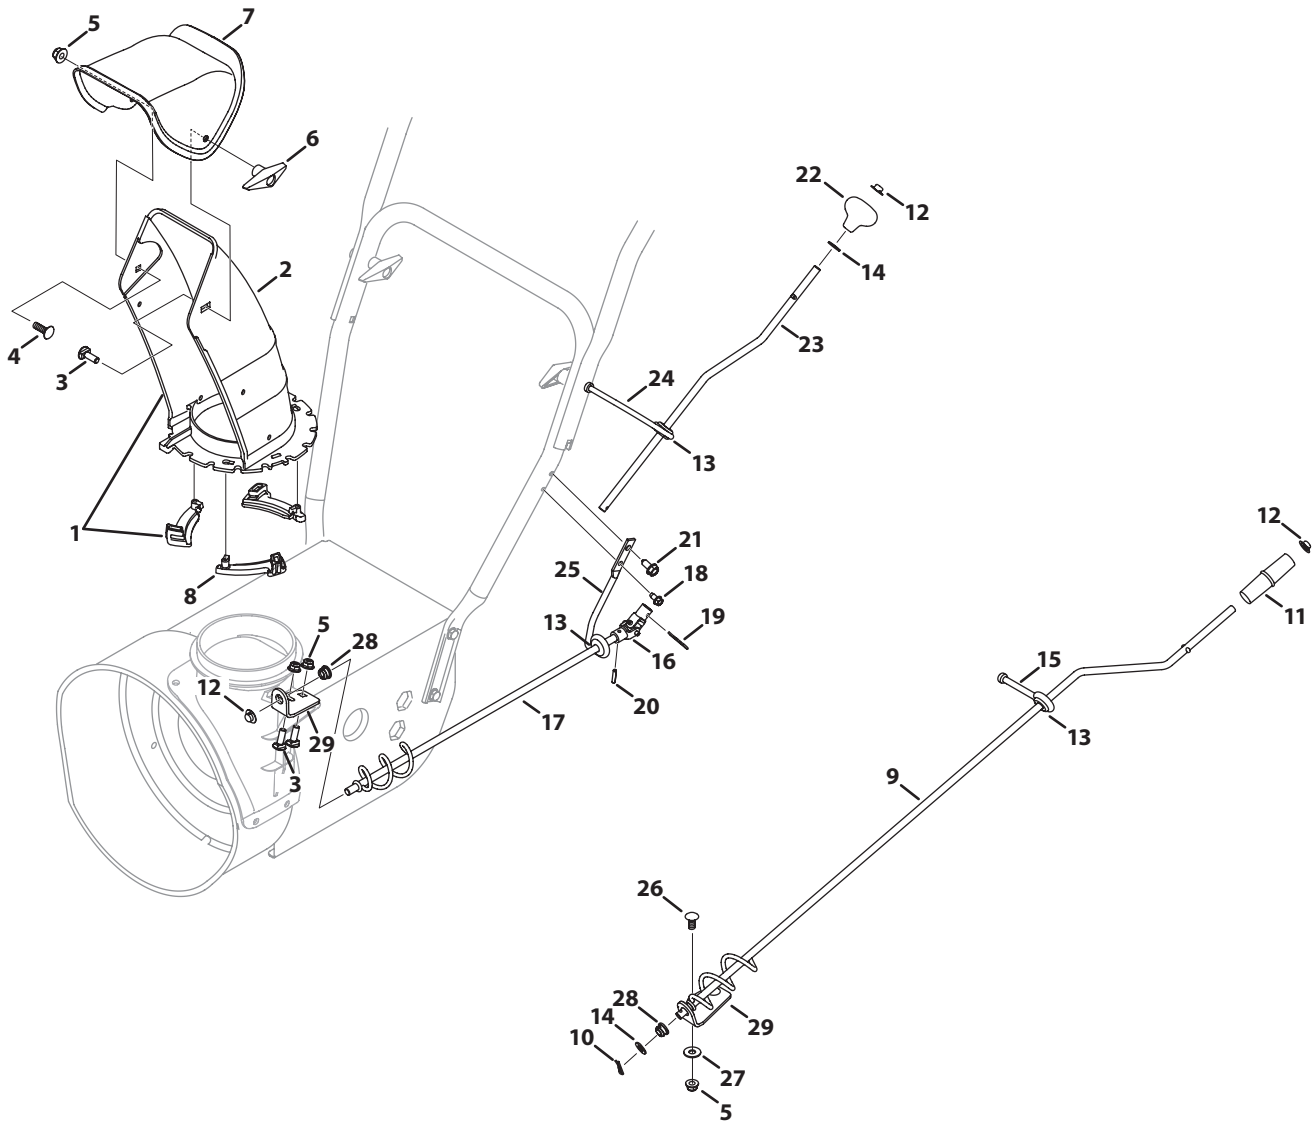

Standard 2-Way Chute

Ref.	Part Number	Description
1	631-04131B	Lower Chute Assembly
2	731-04912B	Lower Chute
3	710-04071	Carriage Bolt, 5/16-18 x 1.00
4	710-0451	Carriage Bolt, 5/16-18 x .750
5	712-04063	Flange Lock Nut, 5/16-18
6	920-0284	Wing Knob
7	731-04426A	Upper Chute
8	731-04869A	Flange Keeper
9	684-04104	Chute Crank
10	914-0104	Cotter Pin, .072 x 1.13
11	720-0201A	Crank Knob
12	926-0100	Push Cap, 3/8
13	735-0234	Rubber Grommet
14	936-0185	Flat Washer, .375 x .738 x .063
15	747-04263	Eye Bolt
16	684-04350	Joint Assembly
17	684-04351	Chute Crank
18	710-0599	Taptite Screw, 1/4-20 x .500
19	914-0101	Cotter Pin, .08 x 1.42
20	715-04095	Pin, .156 x .875
21	710-04484	Taptite Screw, 5/16-18 x 2.25
22	720-04102	Shift Knob
23	747-05154	Upper Chute Rod
24	747-05157	Chute Rod Eye Bolt
25	747-05159	Lower Chute Rod
26	710-0276	Carriage Screw, 5/16-18 x 1.00
27	936-0159	Flat Washer, .349 x .879 x .063
28	941-0475	Plastic Bushing, .380 ID
29	784-5647	Chute Crank Bracket