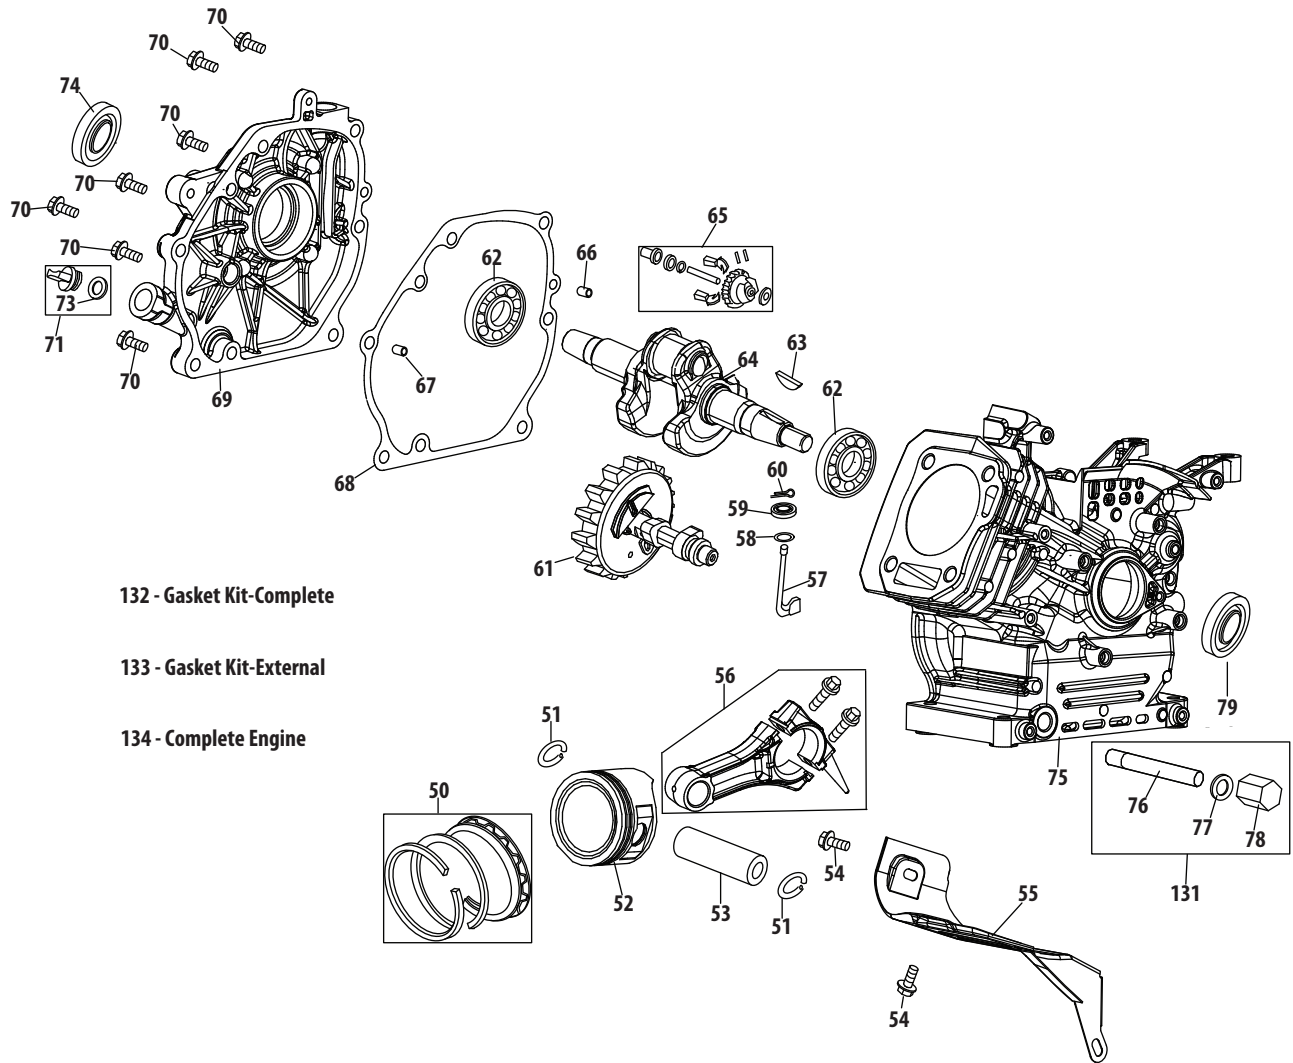

370-SUC Crankcase

132 - Gasket Kit-Complete

133 - Gasket Kit-External

134 - Complete Engine

Ref.	Part Number	Description	Ref.	Part Number	Description
50	951-12111	Piston Ring Set	69	951-11246	Crankcase Cover Kit (Incl. 62,68-74)
51	951-11632	Piston Pin Snap Ring	70	710-04932	Bolt M8×32
52	951-12007	Piston	71	951-11283	Oil Filler Plug Assembly
53	951-11633	Piston Pin	73	951-11577	O-Ring 15.8×2.5
54	710-04915	Bolt M6×12	74	951-11368	Oil Seal, 25×41.25×6
55	951-11113	Air Shield	75	951-11249	Crankcase Kit (Incl. 59,62,74,75,79)
56	951-11573	Connecting Rod Assembly		951-11060B	Short Block Assembly (Incl. 4,21,27-29,44,46, 47,50-53,56-79)
57	751-14053	Governor Arm Shaft	76	951-11350	Oil Drain Pipe
58	736-04461	Washer 5.2×1.9	77	736-04440	Washer 10×16×1.5
59	951-11902	Governor Seal	78	710-04906	Oil Drain Plug
60	714-04078	Cotter Pin	79	951-11370	Oil Seal 25×41.25×6
61	951-11575	Camshaft Assembly	131	951-10641	Oil Drain Assembly
62	951-11369	Radial Ball Bearing, 6205	132	951-11059A	Gasket Kit-Complete (Incl. 4-14,16,17,21,27-29,44,48,49)
63	951-10307	Woodruff Key	133	951-10661B	Gasket Kit-External (Incl. 4,21,27-29,32,77)
64	951-11247A	Crankshaft Kit (Incl. 62-64,74,79)	134	952Z370-SUC	Complete Engine
65	951-11576	Governor Gear/Shaft Assembly			
66	715-04092	Dowel Pin 7×14			
67	715-04096	Dowel Pin 9×14			
68	951-11371	Crankcase Cover Gasket			
69	951-12125	Crankcase Cover