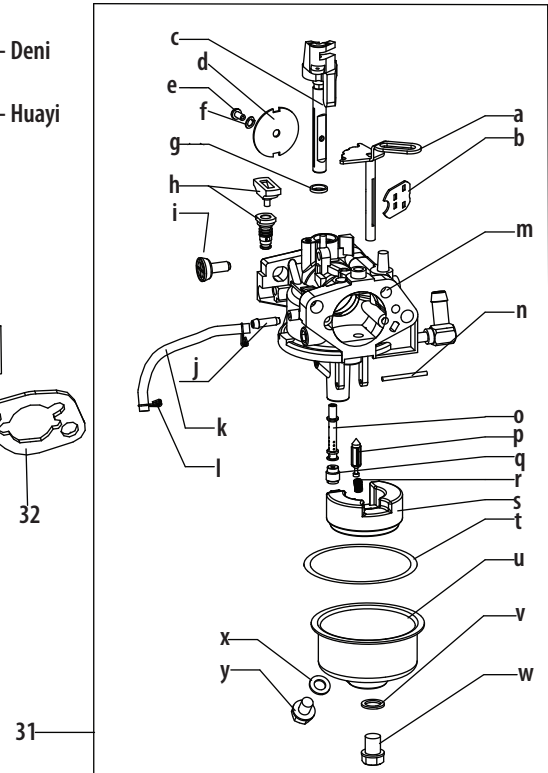

134 - Carburetor Kit - Deni

135 - Carburetor Kit - Huayi

Ref.	Part Number	Description
25	710-04939	Stud-Carb
26	710-04910	Stud - M6 X 105
27	951-11567	Gasket-Carb Insulator
28	951-11896	Carburetor Insulat
29	951-11569A	Carburetor Gasket
30	951-10639A	Primer
30	951-11824	Primer Bulb
31	951-14026A	Carburetor Assembly - Huayi
31	951-14027A	Carburetor Assembly - Deni
32	951-11897	Carburetor Gasket
33	951-11112	Bracket - Choke Control
134	951-14154	Carburetor Kit - Deni (Incl. h,n,o,p,q,r,s,t,u,x)
135	951-12788A	Carburetor Kit - Huayi (Incl. h,n,o,p,q,r,s,t,u,x)
a	n/a	Choke Shaft
b	n/a	Choke Plate
c	n/a	Throttle Shaft
d	n/a	Throttle Plate
e	710-05469	Screw M3x5

Ref.	Part Number	Description
f	736-04638	Lock Washer
g	n/a	Gasket, Throttle Plate
h	n/a	Idle Jet Assembly
i	n/a	Idle Speed Adjusting Screw
j	n/a	Mixture Screw
k	951-11699	Primer Hose
l	951-11906	Hose Clamp
m	n/a	Carburetor Body
n	n/a	Float Pin
o	n/a	Emulsion Tube
p	951-12875	Float Needle Valve
q	n/a	Main Jet
r	n/a	Needle Valve Spring
s	n/a	Float
t	951-11589	Fuel Bowl Gasket
u	n/a	Fuel Bowl
v	951-11348	Fuel Bowl Gasket
w	710-04945	Fuel Bowl Mounting Bolt
x	951-11349	Fuel Drain Plug Gasket
y	710-04938	Fuel Drain Plug