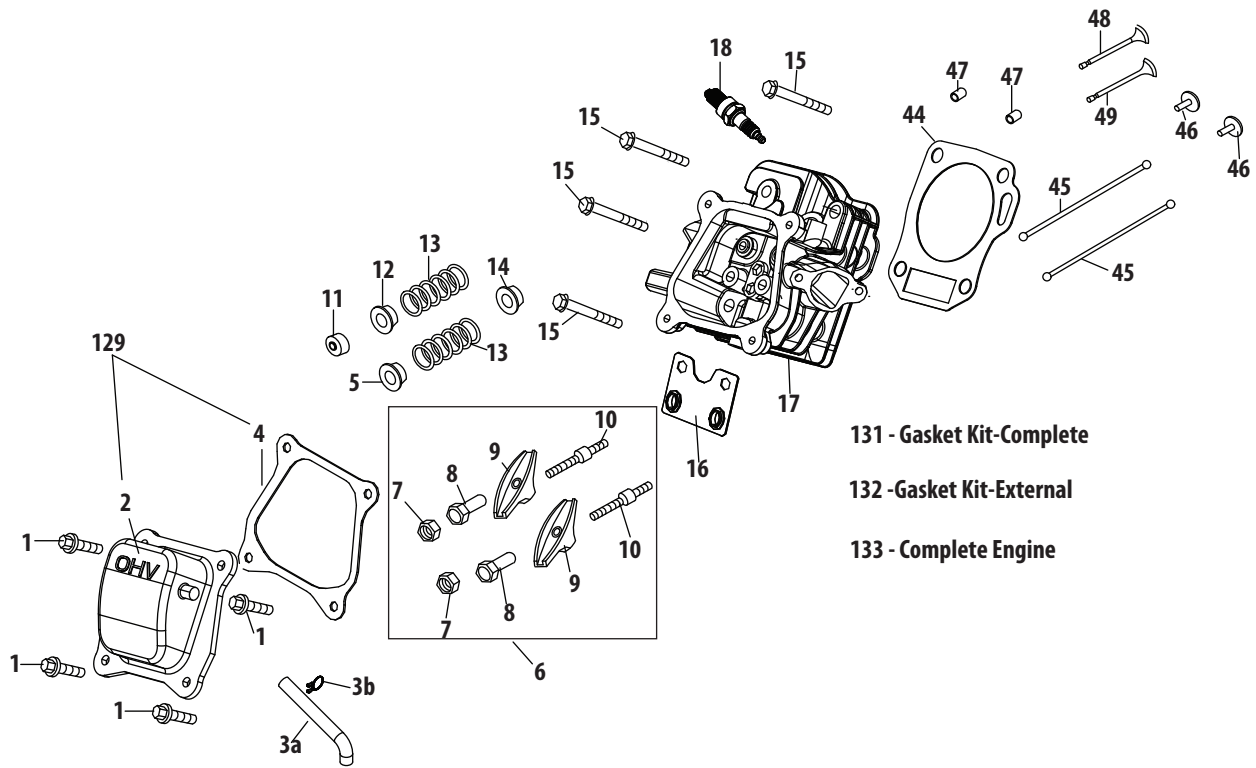

270-SUA Cylinder Head

Ref.	Part Number	Description
1	710-04968	Flange Bolt M6
2	951-11054A	Valve Cover
3a	731-07059	Hose-Breather
3b	726-04101	Clamp-Breather Hose
4	951-11565	Valve Cover Gasket
5	951-12000	Intake Valve Spring Retainer
6	951-11892	Rocker Arm Assembly
7	751-11124	Nut - Pivot Lockin
8	751-11123	Nut - Valve Adjust
9	951-11893	Rocker Arm
10	710-04902	Bolt - Pivot
11	951-12002	Exhaust Valve Adjuster
12	951-12003	Exhaust Valve Spring Retainer
13	951-12004	Valve Spring
14	951-11894	Intake Valve Seal
15	710-04933	Bolt - M8 X 55 Zin
16	951-11895	Push Rod Guide
17	951-10722B	Cylinder Head Assembly (Incl. 4-14,16,17,21,27-29, 44,48,49)
18	951-10292	Plug:Spark
44	951-11572	Gasket-Cylinder Head
45	951-10648	Kit-Push Rod
46	951-11899	Tappet
47	715-04108	Pin-Dowl 10 X 16
48	951-10647A	Valve Kit
49	951-10647A	Valve Kit
129	951-12626	Valve Cover Kit
131	951-11059A	Gasket Kit-Complete (Incl. 4,21,27-29,32,44, 58,59,68,74,77,79)
132	951-10661B	Gasket Kit-External (Incl. 4,21,27-29,32,77)
133	952Z270-SUA	Complete Engine