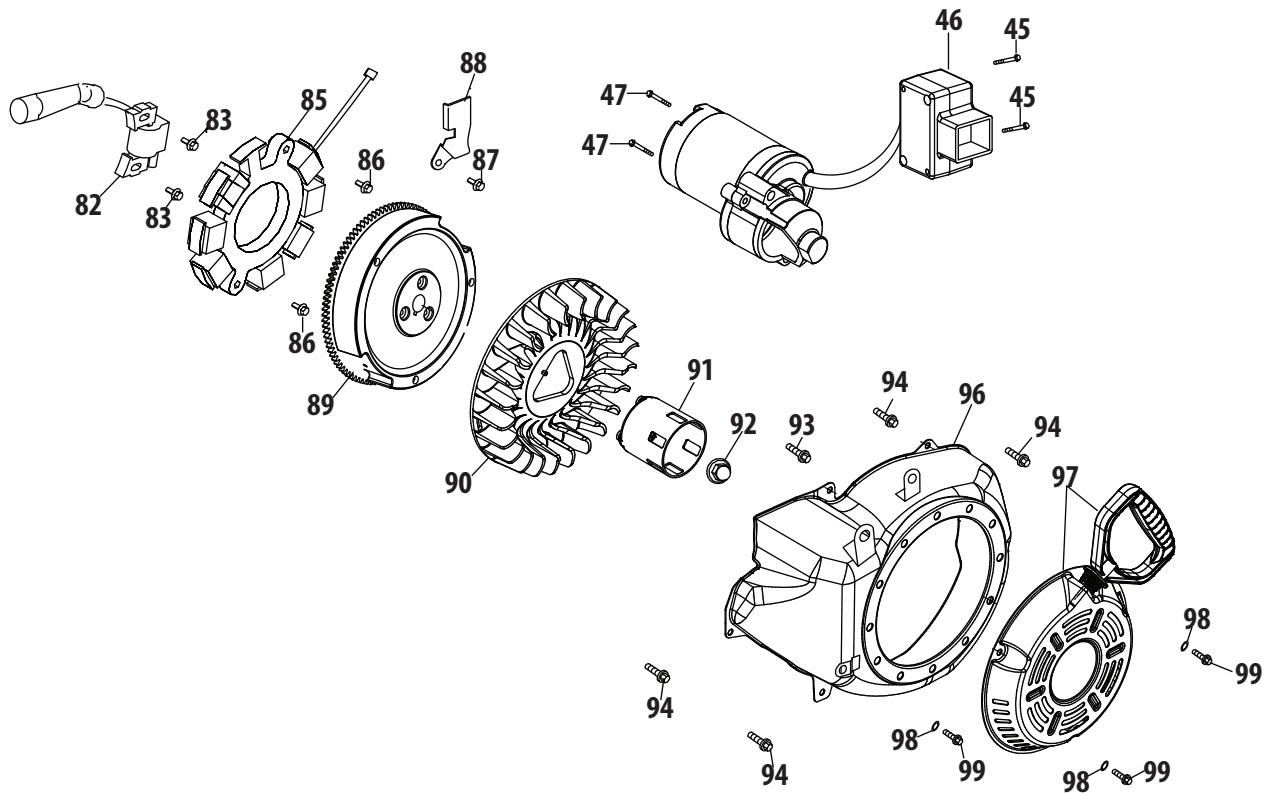

478-SUB Starting System & Blower Housing

Ref.	Part Number	Description
45	710-04965	Bolt M4×55
46	951-11196	Electric Starter
47	710-04967	Bolt M8×55
82	951-11498	Ignition Coil Assembly
83	951-11197	Ignition Coil Bolt
85	951-12553	Alternator Assembly
86	710-04969	Bolt M6×30
87	710-04966	Bolt M6×8
88	951-11186	Wire Plate
89	951-12090	Flywheel

Ref.	Part Number	Description
90	951-11217	Cooling Fan
91	951-11218	Starter Cup
92	712-04220	Nut, Special, M16×1.5
93	710-04968	Bolt M6×16
94	710-04915	Bolt M6×12
96	951-11379	Blower Housing
97	951-11208	Recoil Starter
98	736-04455	Gasket 6
99	710-04974	Bolt M6×10