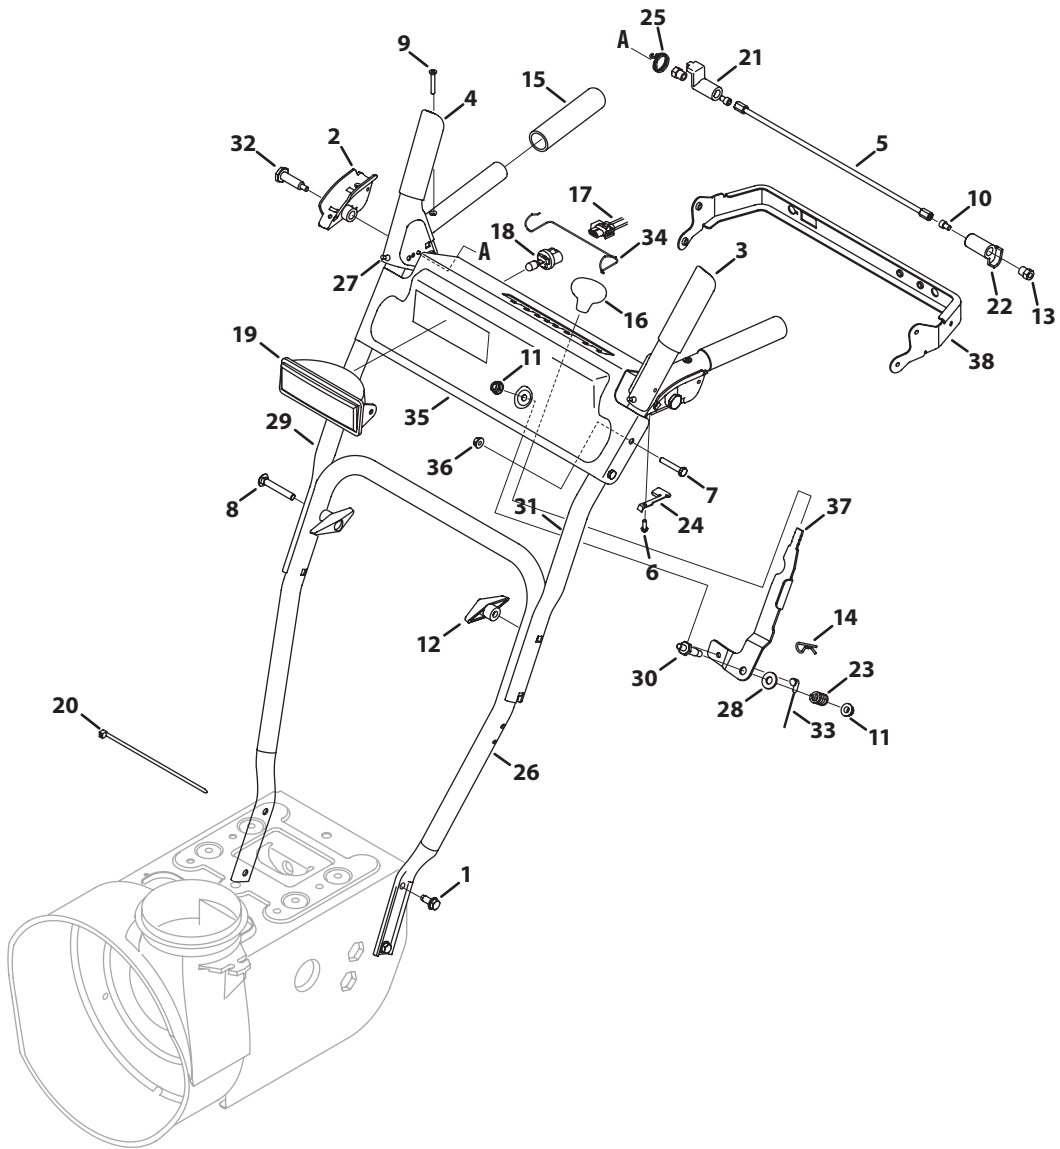

E/F-Style Panel

E/F-Style Panel

Ref.	Part Number	Description
1	710-04484	Taptite Screw, 5/16-18 x .750
2	631-04133A	Clutch Lock Handle Assembly, LH
—	631-04134B	Clutch Lock Handle Assembly, RH
3	684-04105B	Engagement Assembly, LH
4	684-04106C	Engagement Assembly, RH
5	684-04250	Clutch Pivot Lock Rod Assembly
6	710-04326	Hex Washer Screw, #8-16 x .50
7	710-04586	Hex Washer Screw, 1/4-20 x .625
—	710-0606	Hex Head Screw, 1/4-20 x 1.50 +
8	710-0572	Carriage Screw, 5/16-18 x 2.25
9	710-1233	Machine Screw, #10-24 x 1.375
10	710-3069	Socket Screw, 1/4-20 x .50
11	712-04063	Flange Lock Nut, 5/16-18
12	920-0284	Wing Knob
13	712-04081A	Hex Nut, 1/4-20
14	914-0145	Click Pin, .092 x 1.64
15	720-0274	Grip, 1.0 ID x 5.0 LG
16	720-04039	Shift Knob
17	725-05153	Snow Thrower Harness ^
18	925-1658	Halogen Lamp ^
19	925-1672	Lens/Lamp Assembly Housing ^

Ref.	Part Number	Description
20	926-0154	Cable Tie
21	731-04894D	Lock Plate
22	731-04896B	Clutch Lock Cam
23	732-0193	Compression Spring, .39 x .60 x .88
24	732-04219C	Clutch Lock Spring
25	732-04238	Torsion Spring, .8156 ID x .3038
26	749-04138A	Lower Handle
27	935-0199A	Rubber Bumper, .62 OD x .22 Thick
28	736-0262	Flat Washer, .385 x .870 x .092
29	749-04190A	Upper RH Handle
30	738-04118	Shoulder Bolt, 5/16-18 x .905
31	749-04191A	Upper LH Handle
32	738-04348	Shoulder Screw, .437 x 1.345 x 1/4-20
33	946-04397A	Speed Selector Cable
34	747-1136	Headlight Retainer ^
35	790-00209	Handle Panel w/ Light ^
—	790-00219	Handle Panel w/o Light
36	712-04064	Flange Lock Nut, 1/4-20 +
37	790-00313	Speed Shift Lever
38	790-00248C	Panel Bracket
—	729-04035	Amp Connector

+ Models without Clutch Lock

^ Models with Light