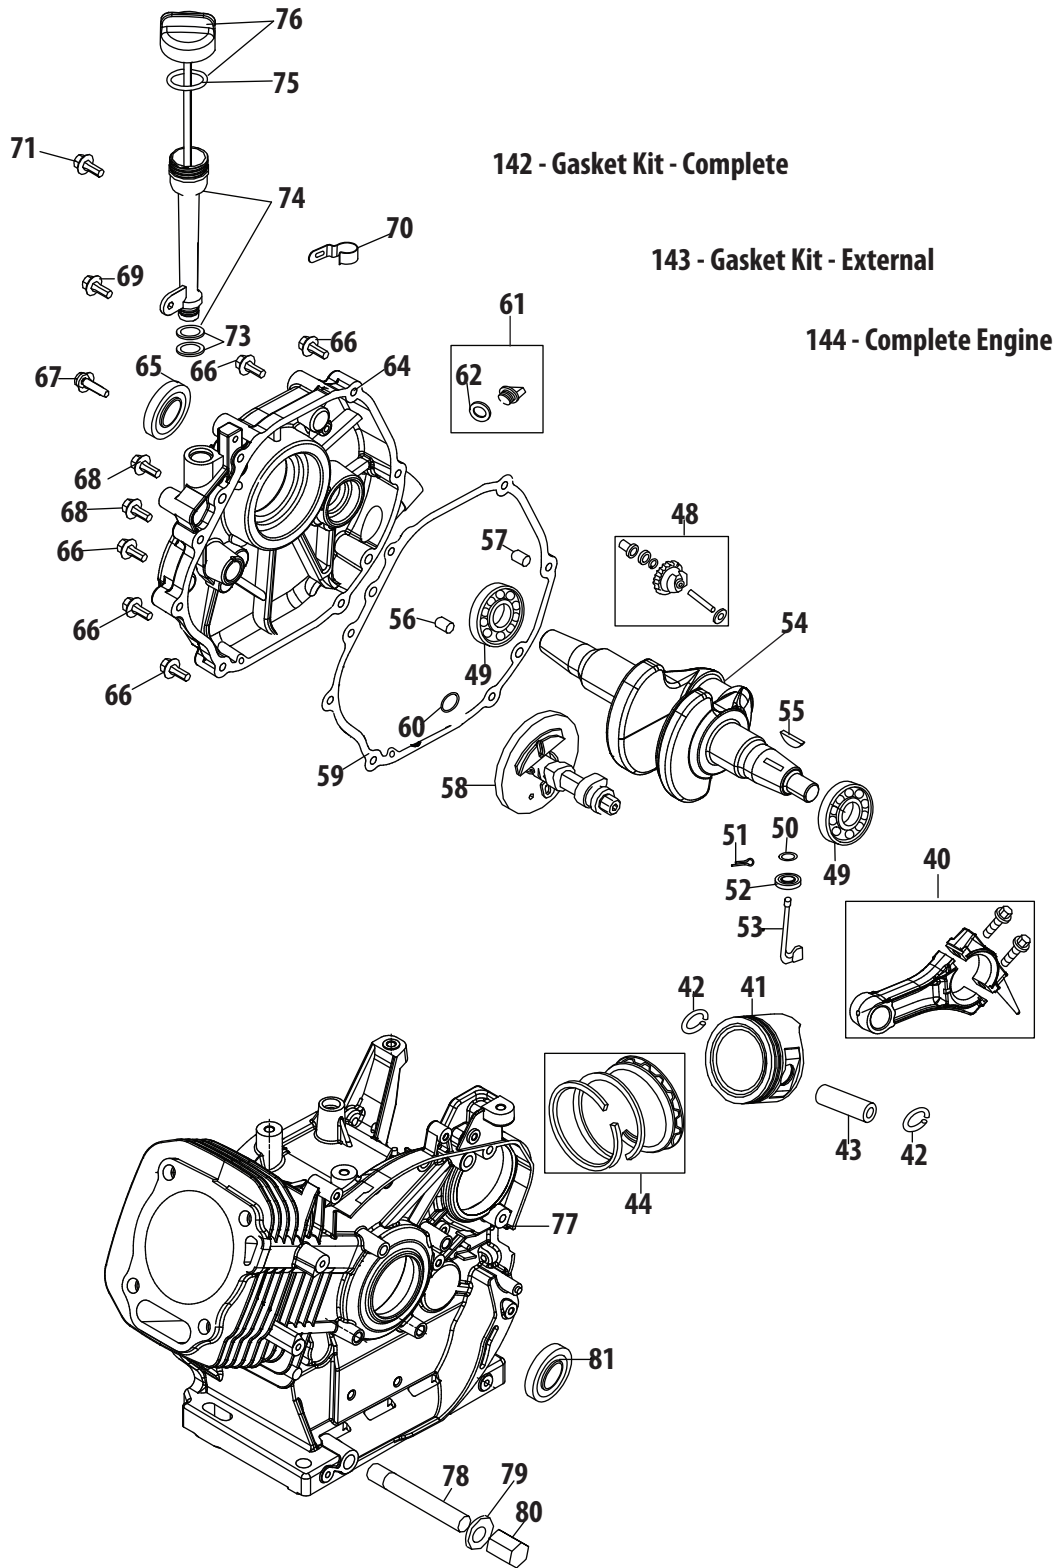

478-SUB Crankcase

478-SUB Crankcase

Ref.	Part Number	Description	Ref.	Part Number	Description
40	951-12066	Connecting Rod Assembly	66	710-04971	Bolt M8×38
41	951-12043	Piston	67	710-04972	Bolt M8×45
42	951-11632	Piston Pin Snap Ring	68	710-05052	Bolt M8×35
43	951-12044	Piston Pin	69	710-04968	Bolt M6×16
44	951-12387	Piston Ring Set	70	951-11320	Dipstick Clamp
48	751-12068	Governor Gear/Shaft Assembly	71	710-05349	Bolt M6×8
49	951-12069	Radial Ball Bearing	73	951-11904	Oil Fill Tube O-Ring
50	736-04453	Washer 8×20×0.8	74	951-12073	Oil Fill Tube Assembly
51	714-04077	Cotter Pin	75	951-11381	Dipstick O-Ring
52	951-11958	Governor Seal	76	951-11971A	Dipstick Assembly
53	951-12071	Governor Arm Shaft	77	951-11230	Crankcase Kit
54	951-11229	Crankshaft Kit (Incl. 49,54,55,65,81)		951-11187	Short Block Assembly (Incl. 40-44,48-68,77-81,103, 106,107,109,111,124,130-132)
55	951-10307	Woodruff Key	78	951-11350	Oil Drain Pipe
56	715-04102	Dowel Pin 9×12	79	736-04440	Washer 10×16×1.5
57	715-04092	Dowel Pin 7×14	80	710-04906	Oil Drain Plug
58	951-12072	Camshaft Assembly	81	751-11498	Oil Seal 30×46×8
59	951-11374	Crankcase Cover Gasket	142	951-11209	Gasket Kit - Complete (Incl. 52,59,65,79,81,107, 109,124,130-132)
60	736-04545	Washer 16×24×0.5	143	951-11210	Gasket Kit - External (Incl. 79,109,124,130-132)
61	951-11283	Oil Fill Plug Assembly	144	952Z478-SUB	Complete Engine
62	951-11577	O-Ring			
64	951-12395	Crankcase Cover			
64	951-11228	Crankcase Cover Kit (Incl. 49,59,50,64-68)			
65	951-11372	Oil Seal, 30×46×8