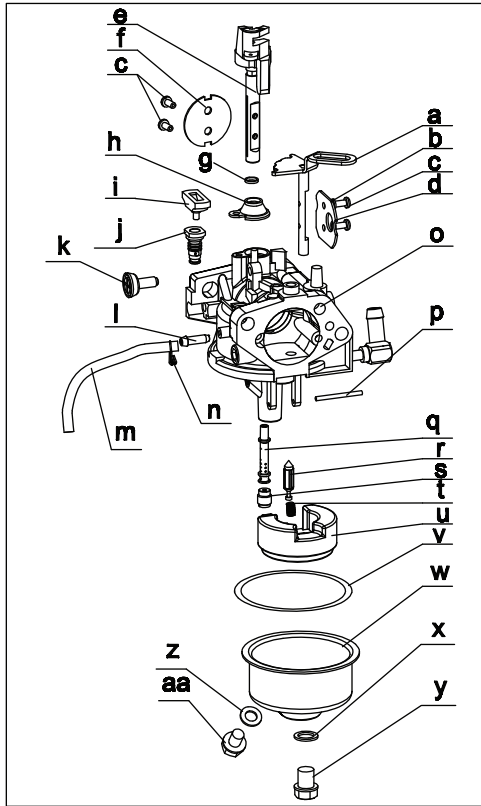

483-SUB Carburetor

147 - Carburetor Rebuild Kit

Ref.	Part Number	Description
129	710-05392	Stud M6-8x100
130	710-05056	Stud M6-8x118
131	951-11315	Carburetor Intake Gasket
132	951-11316	Carburetor Insulator
133	951-11223	Carburetor Gasket
134	951-14023A	Carburetor Assembly
135	951-10639A	Primer Assembly
135	951-11824	Primer Bulb
136	951-11304	Heater Box
137	951-11192	Choke Assembly
138	736-04477	Lock Washer
139	712-05015	Nut M6
147	951-12760A	Carburetor Rebuild Kit (Inc. i,j,p,q,r,s,t,u,v,x,z)
a	n/a	Choke Shaft
b	736-04638	Choke Control Lever Washer
c	710-05469	Fuel Shutoff Lever Screw
d	n/a	Choke Plate
e	n/a	Throttle Shaft
f	n/a	Throttle Plate
g	n/a	Gasket

Ref.	Part Number	Description
h	n/a	Throttle Shaft Cover
i	n/a	Idle Jet Rivet
j	n/a	Idle Jet Assembly
k	n/a	Idle Speed Adjusting Screw
l	n/a	Primer Pipe
m	751-11991	Primer Hose
n	951-11906	Primer Hose Clamp
o	n/a	Carburetor Body
p	n/a	Float Pin
q	n/a	Emulsion Tube
r	n/a	Nickel Plated Brass Needle Valve
s	n/a	Main Jet
t	n/a	Needle Valve Spring
u	n/a	Float
v	951-11970	Fuel Bowl Gasket
w	n/a	Fuel Bowl
x	951-11348	Fuel Bowl Gasket
y	710-04945	Fuel Bowl Mounting Bolt
z	951-11349	Fuel Drain Plug Gasket
aa	710-04938	Fuel Drain Plug