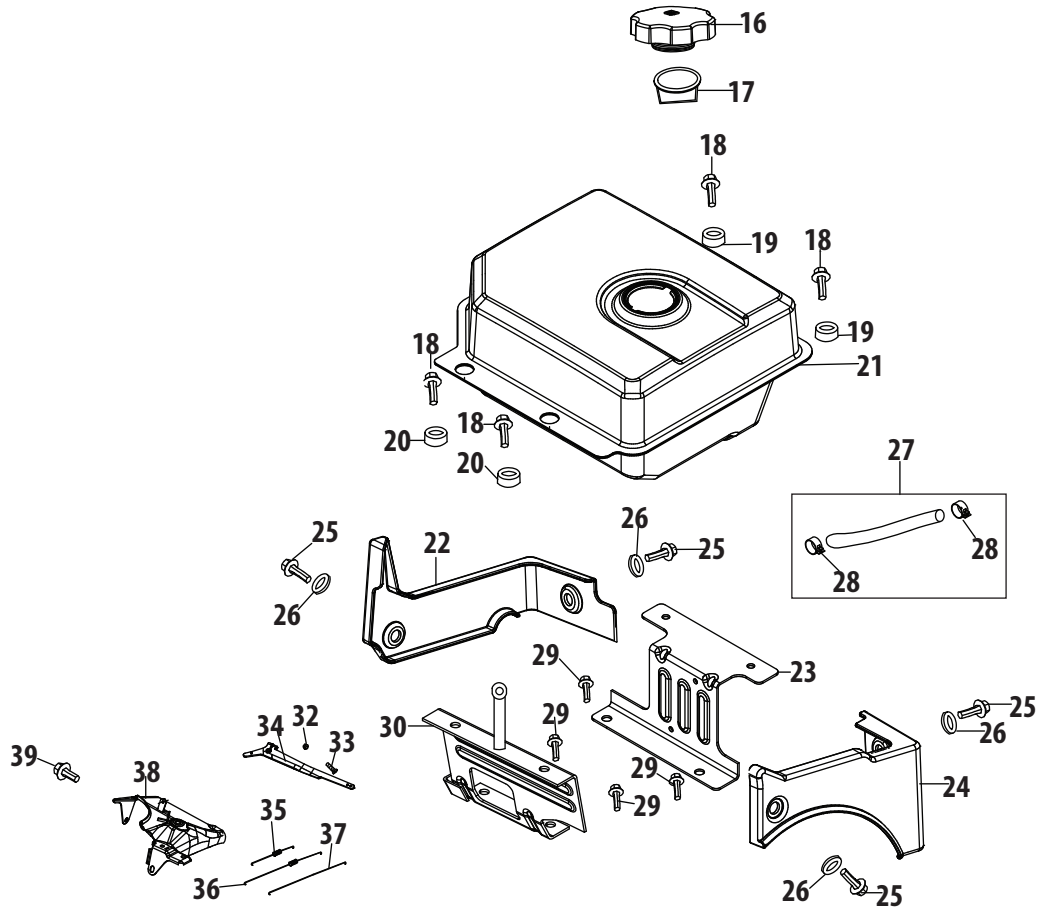

478-SUB Fuel Tank & Mounting

Ref.	Part Number	Description
16	951-12533	Fuel Cap Assembly
17	951-11933	Fuel Level Indicator
18	710-04970	Bolt M8x20
19	750-05312	Bushing
20	750-05313	Bushing
21	951-11201	Fuel Tank Assembly
22	951-11184	Governor Cover
23	951-11183	Rear Mainting Bracket Assy.
24	951-12385	Decorate Cover
25	710-04968	Bolt M6x16
26	736-04452	Bush
27	951-11200	Fuel Line Kit

Ref.	Part Number	Description
28	951-11700	Fuel Hose Clamp
29	710-04921	Bolt M8x14
30	951-11182	Gas Tank Support Bracket
32	712-04212	Nut M6
33	710-04908	Governor Arm Bolt
34	951-11231	Governor Arm
35	951-11202	Governor Spring
36	951-11203	Throttle Linkage Spring
37	951-11204	Throttle Linkage
38	951-11213	Primer Bracket
39	710-04915	Bolt, M6x12