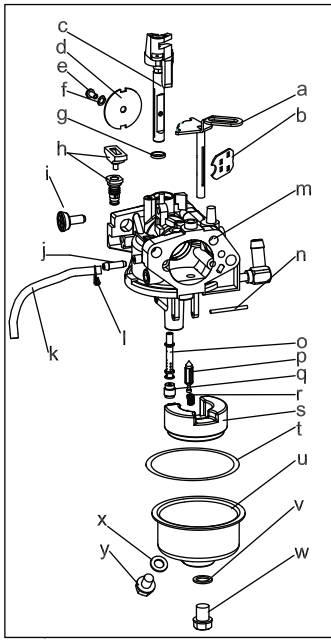

370-SUC Carburetor