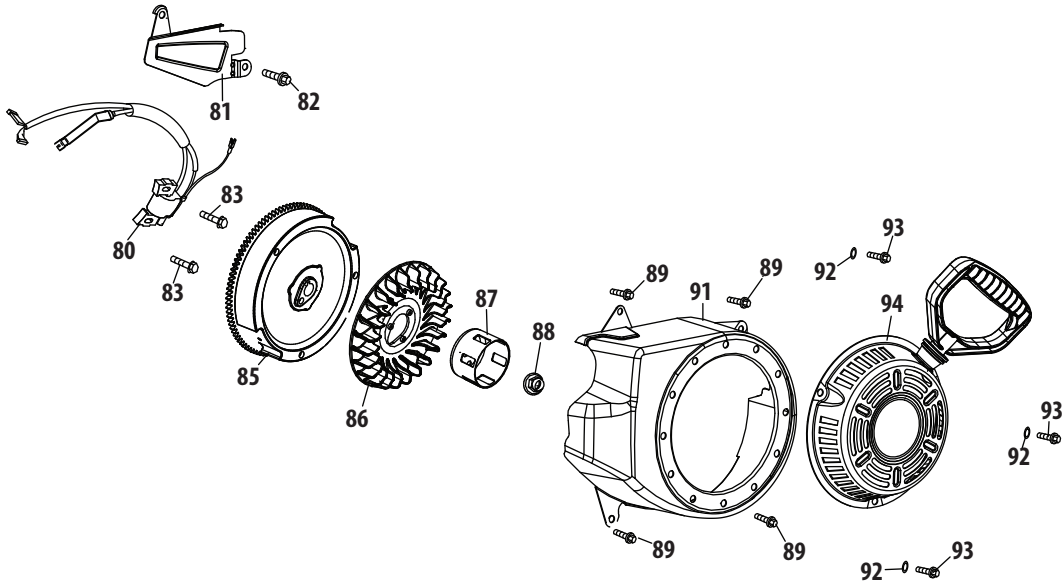

265-SUA Flywheel & Blower Housing

Ref.	Part Number	Description
80	951-10646	Ignition Coil Assembly
81	951-11110	Air Flow Shield
82	710-04940	Bolt M6×10
83	710-04919	Bolt M6×25
85	951-12416	Flywheel
86	951-10934	Cooling Fan
87	951-10911	Starter Cup

Ref.	Part Number	Description
88	712-04209	Nut, Special, M14×1.5
89	710-04915	Bolt M6×12
91	951-10663A	Blower Housing
92	736-04455	Gasket 6
93	710-04974	Bolt M6×10
94	951-14151	Recoil Starter