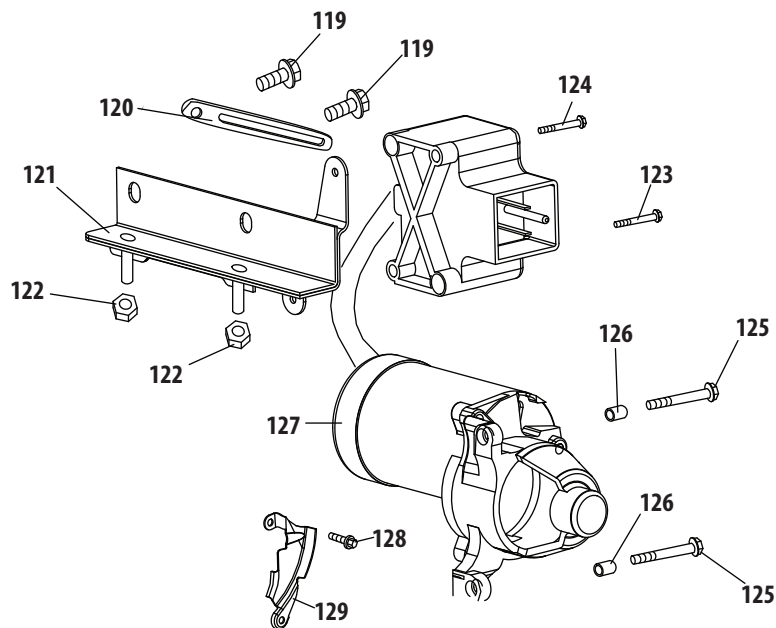

Ref.	Part Number	Description
119	710-04914	Bolt M6×10
120	951-11680	Wire Clip
121	951-11114	Switch Housing Mounting Bracket
122	712-05015	Nut, M6
123	710-04935	Bolt M4×60
124	710-04965	Bolt M4×55
125	710-05182	Bolt M6×32
126	715-04088	Dowel Pin 8×8
127	951-10645A	Electric Starter
128	710-04915	Bolt M6×12
129	951-11109	Blower Housing Shield