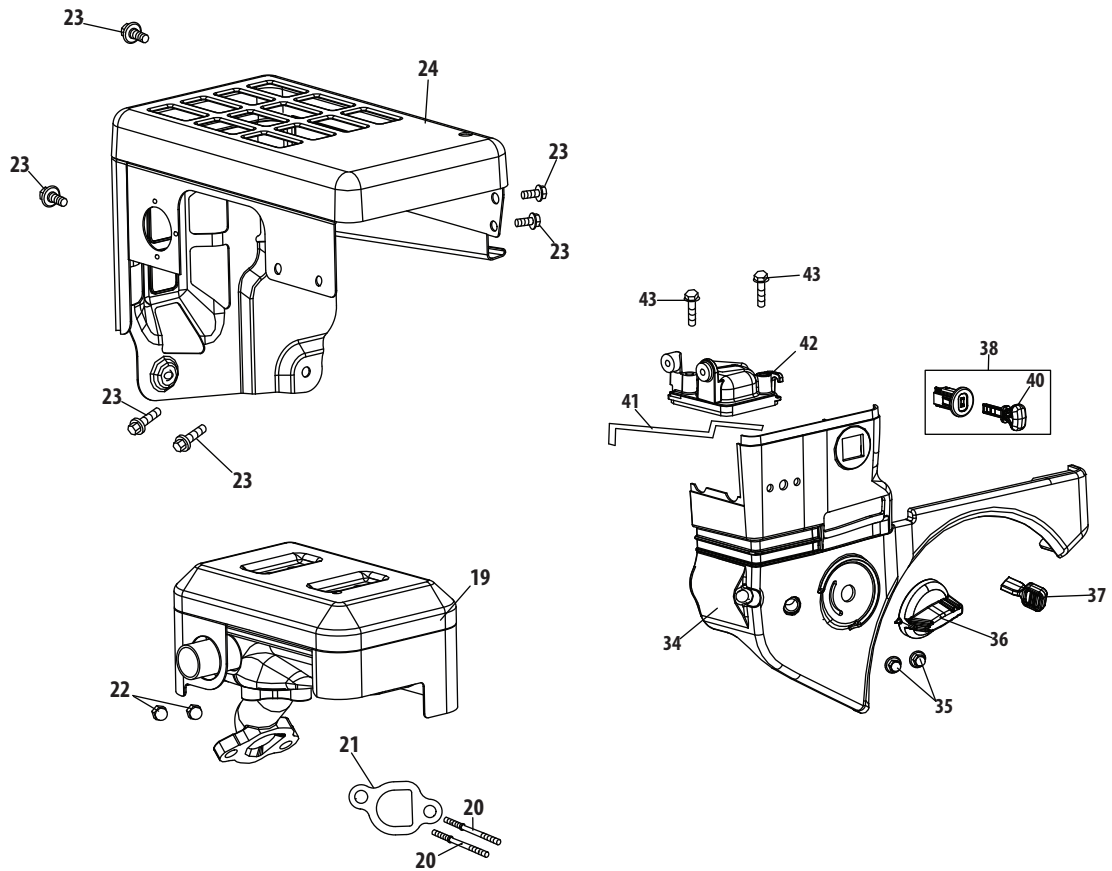

370-SUC Muffler & Air Housing

Ref.	Part Number	Description
19	951-11282	Muffler Assembly
20	710-05001	Stud M8×36
20	751-14190	Muffler Stud
21	951-11289	Exhaust Pipe Gasket
22	712-04214	Nut, M8
23	710-04915	Bolt M6×12
24	951-10642B	Muffler Shield
34	951-10634	Air Cleaner Housing

Ref.	Part Number	Description
35	712-04213	Nut
36	951-11284	Choke Knob
37	951-10757	Throttle Control Knob
38	951-10637	Key Switch Assembly
40	731-05632	Key
41	951-10640	Choke Linkage
42	951-10635	Heater Box
43	710-04943	Bolt M6×28