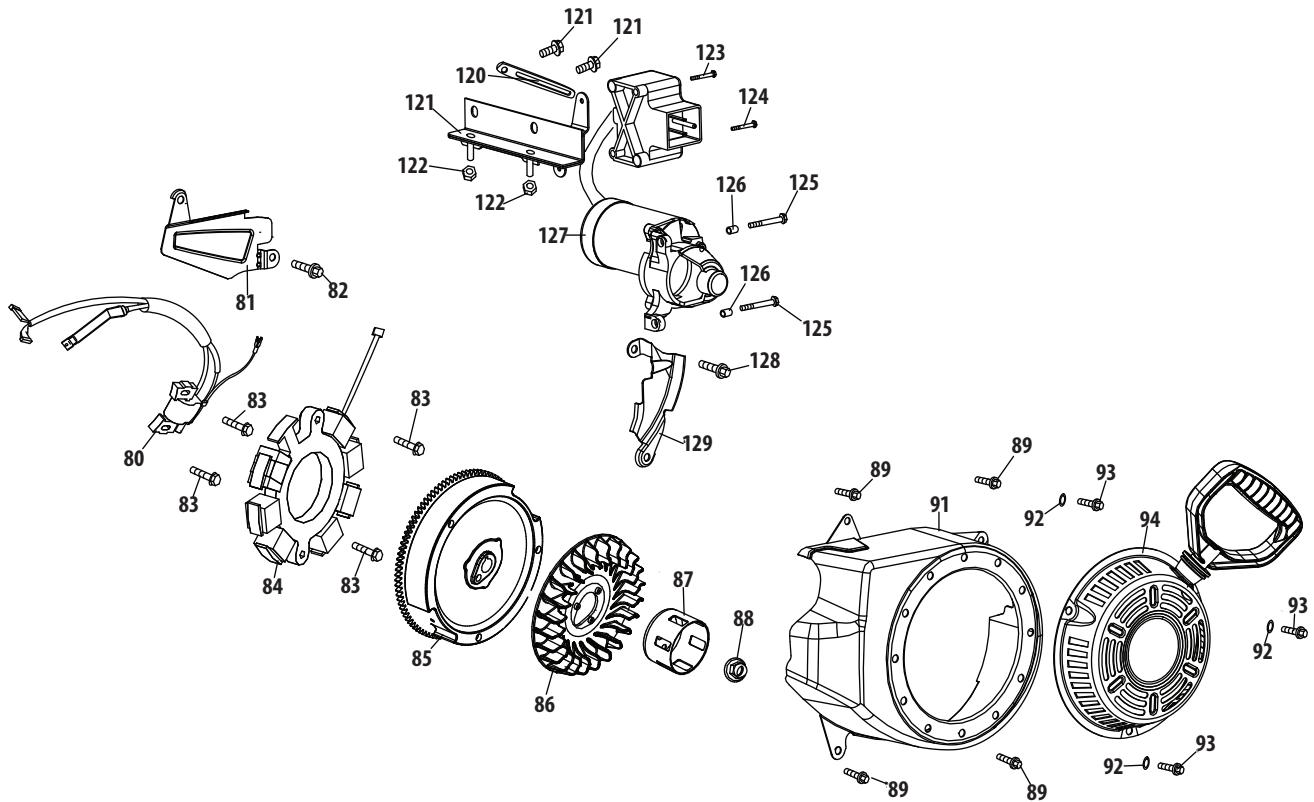

370-SUC Starter Assembly & Blower Housing

Ref.	Part Number	Description
80	951-10646	Ignition Coil Assembly
81	951-11110	Air Flow Shield
82	710-04940	Bolt M6x10
83	710-04919	Bolt M6x25
84	951-12050A	Alternator Assembly
85	951-12051	Flywheel
86	951-10934	Cooling Fan
87	951-10911	Starter Cup
88	712-04209	Flywheel Nut, M14x1.5
89	710-04915	Bolt M6x12
91	951-10663A	Blower Housing
92	736-04455	Washer 6
93	710-04974	Bolt M6x10

Ref.	Part Number	Description
94	751-14151	Recoil Starter Assembly
119	710-04914	Bolt M6x10
120	951-11680	Electric Starter Cord Retainer
121	951-11114	Switch Housing Mounting Bracket
122	712-05015	Nut, M6
123	710-04965	Bolt M4x55
124	710-04935	Bolt M4x60
125	710-05182	Bolt M6x32
126	715-04088	Dowel Pin 8x8
127	951-10645A	Electric Starter
128	710-04915	Bolt M6x12
129	951-11109	Blower Housing Shield