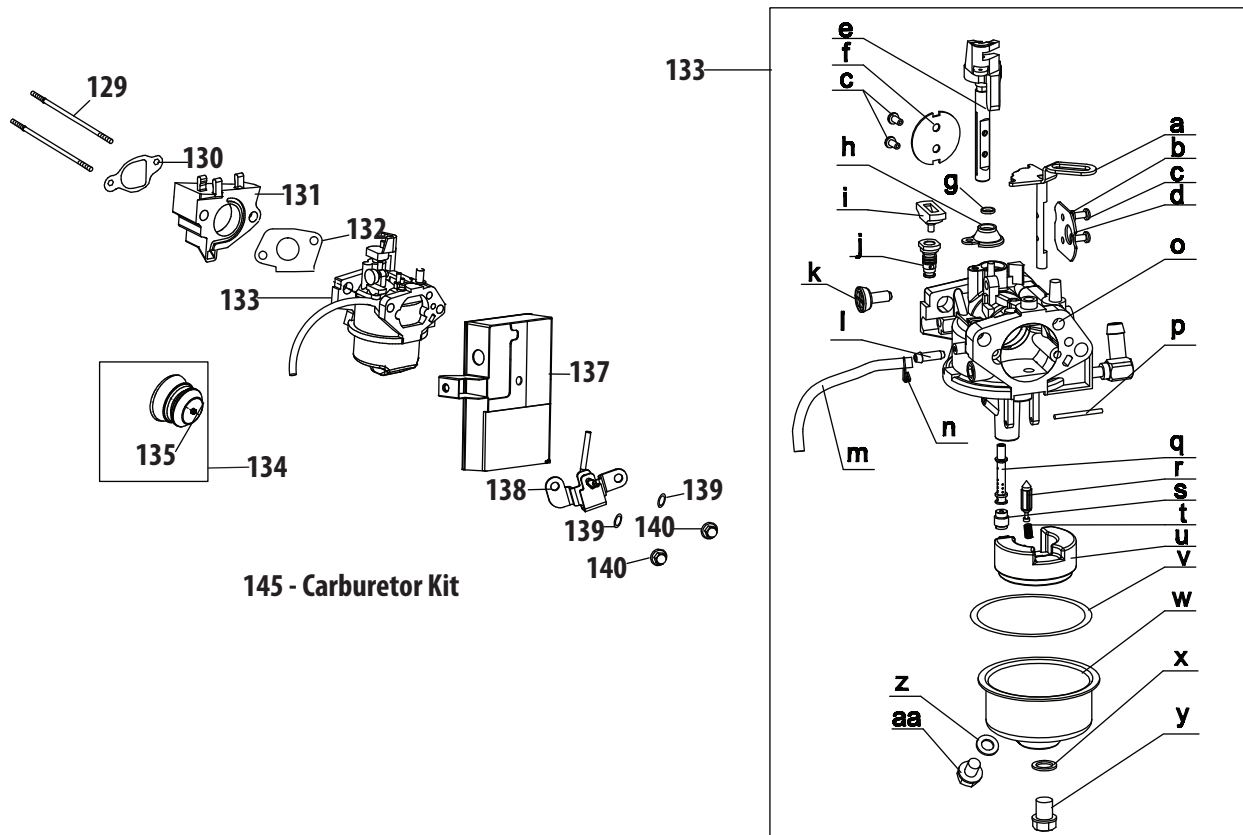

145 - Carburetor Kit

Ref.	Part Number	Description
129	710-04963	Stud M6-8x104
130	951-11225	Carburetor Insulator Gasket
131	951-11222	Carburetor Insulator
132	951-11223	Carburetor Gasket
133	951-14024A	Carburetor Assembly
134	951-10639A	Primer Assembly
135	951-11824	Primer
137	951-11190	Heater Box
138	951-11192	Choke Control
139	736-04477	Lock Washer
140	712-05015	Nut M6
145	951-12762A	Carburetor Kit (Incl. i,j,p,q,r,s,t,u,v,x,z)
a	n/a	Choke Shaft
b	736-04638	Lock Washer
c	710-05469	Screw M3x6
d	n/a	Choke Plate
e	n/a	Throttle Shaft
f	n/a	Throttle Plate
g	n/a	Gasket

Ref.	Part Number	Description
h	n/a	Throttle Shaft Cover
i	n/a	Idle Jet Rivet
j	n/a	Idle Jet Assembly
k	n/a	Idle Speed Adjusting Screw
l	n/a	Primer Pipe
m	751-11991	Primer Hose
n	951-11906	Hose Clamp
o	n/a	Carburetor Body
p	n/a	Float Pin
q	n/a	Emulsion Tube
r	n/a	Needle Valve
s	n/a	Main Jet
t	n/a	Needle Valve Spring
u	n/a	Float
v	951-11970	Fuel Bowl Gasket
w	n/a	Fuel Bowl
x	951-11348	Fuel Bowl Gasket
y	710-04945	Fuel Bowl Mounting Bolt
z	951-11349	Fuel Drain Plug Gasket
aa	710-04938	Fuel Drain Plug