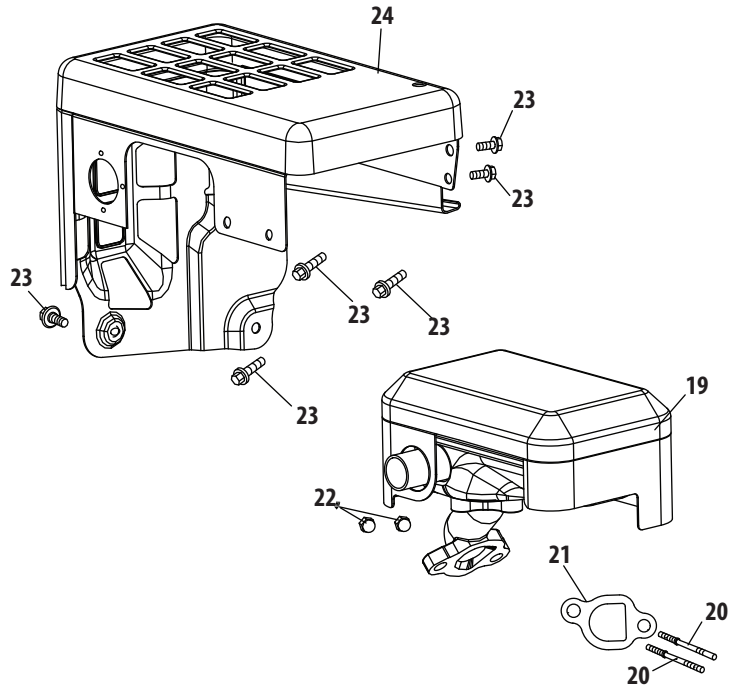

270-SUA Muffler Assembly

Ref.	Part Number	Description
19	951-11282	Muffler Assembly
20	710-05001	Muffler Stud
20	951-14190	Muffler Stud Kit
21	951-11289	Muffler Gasket
22	712-04214	Nut - M8
23	710-04915	Bolt - M6 X 12 Zin
24	951-10642B	Muffler Shroud