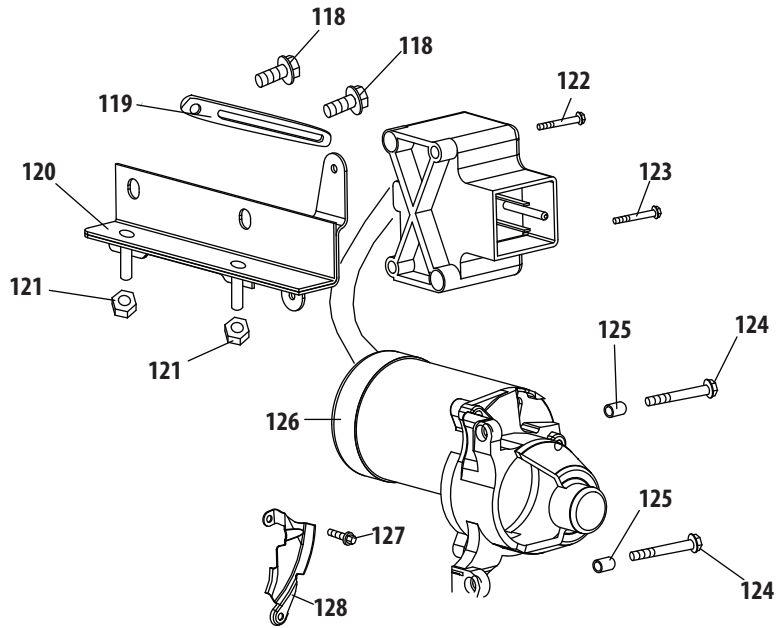

Ref.	Part Number	Description
118	710-04914	Bolt - Flange M6
119	951-11680	Flexible Clamp
120	951-11114	Bracket - Switch Housing Mount
121	712-05015	Nut
122	710-04965	Screw M4 X 55
123	710-04935	Screw - M4 X 60
124	710-05182	Bolt-M6 X 32
125	715-04088	Pin - Dowel
126	951-10645A	Electric Starter
127	710-04915	Bolt - M6 X 12 Zin
128	951-11109	Shield - Blower Housing