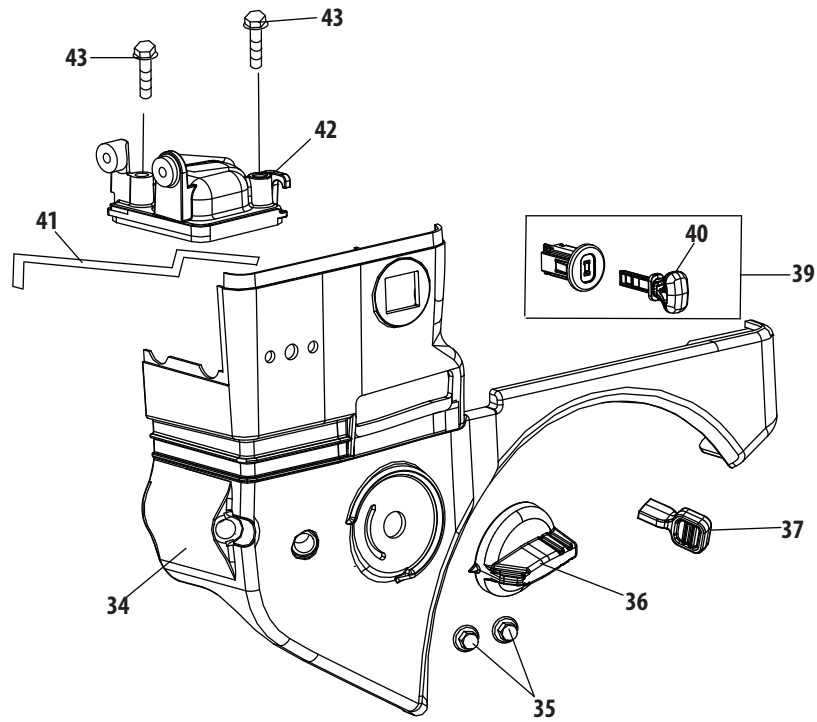

270-SUA Engine Shroud

Ref.	Part Number	Description
34	951-10634	Shroud-Engine
35	712-04213	Nut
36	951-11284	Choke Knob
37	951-10757	Throttle Knob
39	951-10637	Switch-Ignition
40	731-05632	Ignition Key Switch
41	951-10640	Push Rod-Choke
42	951-10635	Air Filter Heating
43	710-04943	Bolt-M6 1X28M Spec