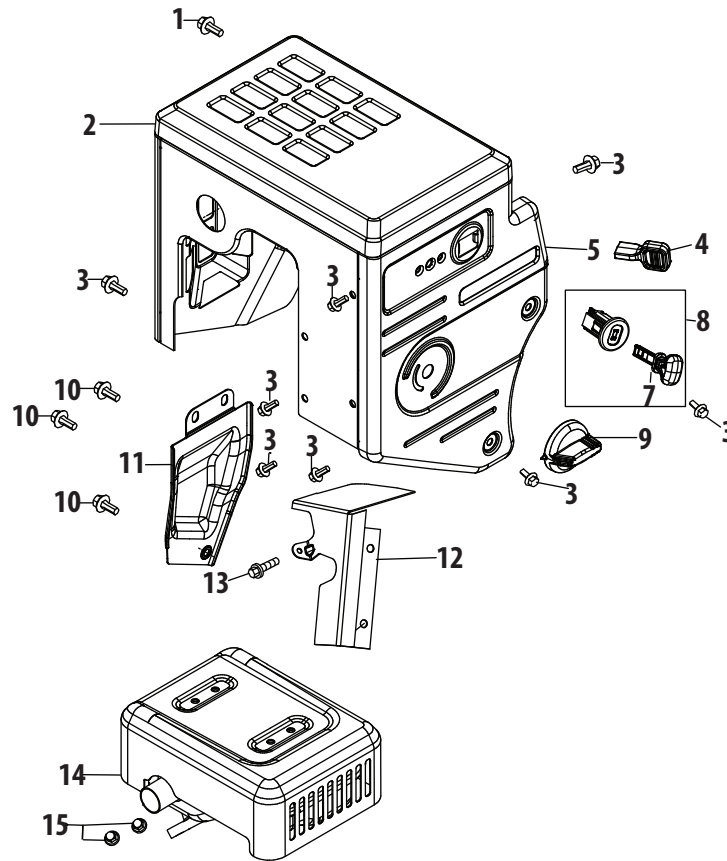

478-SUB Muffler & Controls

Ref.	Part Number	Description
1	710-04915	Bolt, M6x12
2	951-11194	Muffler Shield
3	710-04915	Bolt M6x12
4	951-10757	Throttle Control Knob
5	951-11594	Control Panel
7	731-05632	Key
8	951-10637	Key Switch Assembly
9	951-11302	Choke Knob
10	710-04914	Bolt M6x10
11	951-11181	Exhaust Pipe Shield
12	951-11227	Carb Isolator Bracket
13	710-04968	Bolt M6x16
14	951-11195	Muffler Assembly
15	712-05015	Nut, M8