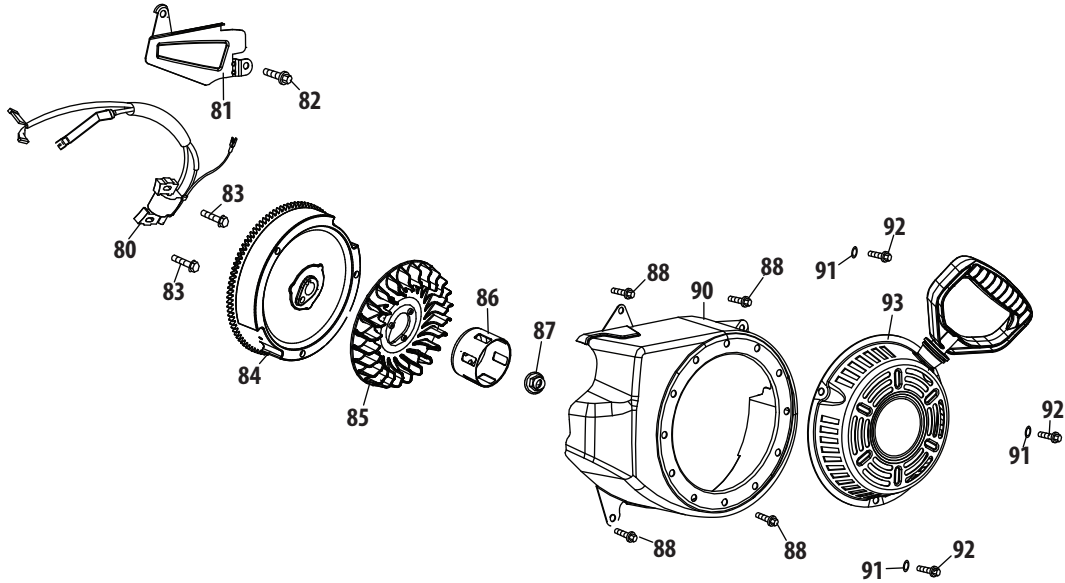

270-SUA Flywheel & Blower Housing

Ref.	Part Number	Description
80	951-10646	Ignition Coil
81	951-11110	Shield - Air Flow
82	710-04940	Bolt
83	710-04919	Bolt - Flange M6
84	951-12416	Flywheel
85	951-10934	Cooling Fan
86	951-10911	Starter Cup

Ref.	Part Number	Description
87	712-04209	Nut - M14
88	710-04915	Bolt - M6 X 12 Zin
90	951-10663A	Fan Cover Complete
91	736-04455	Flat Washer-Recoil
92	710-04974	Flange Bolt M6
93	951-14151	Recoil Start Assembly