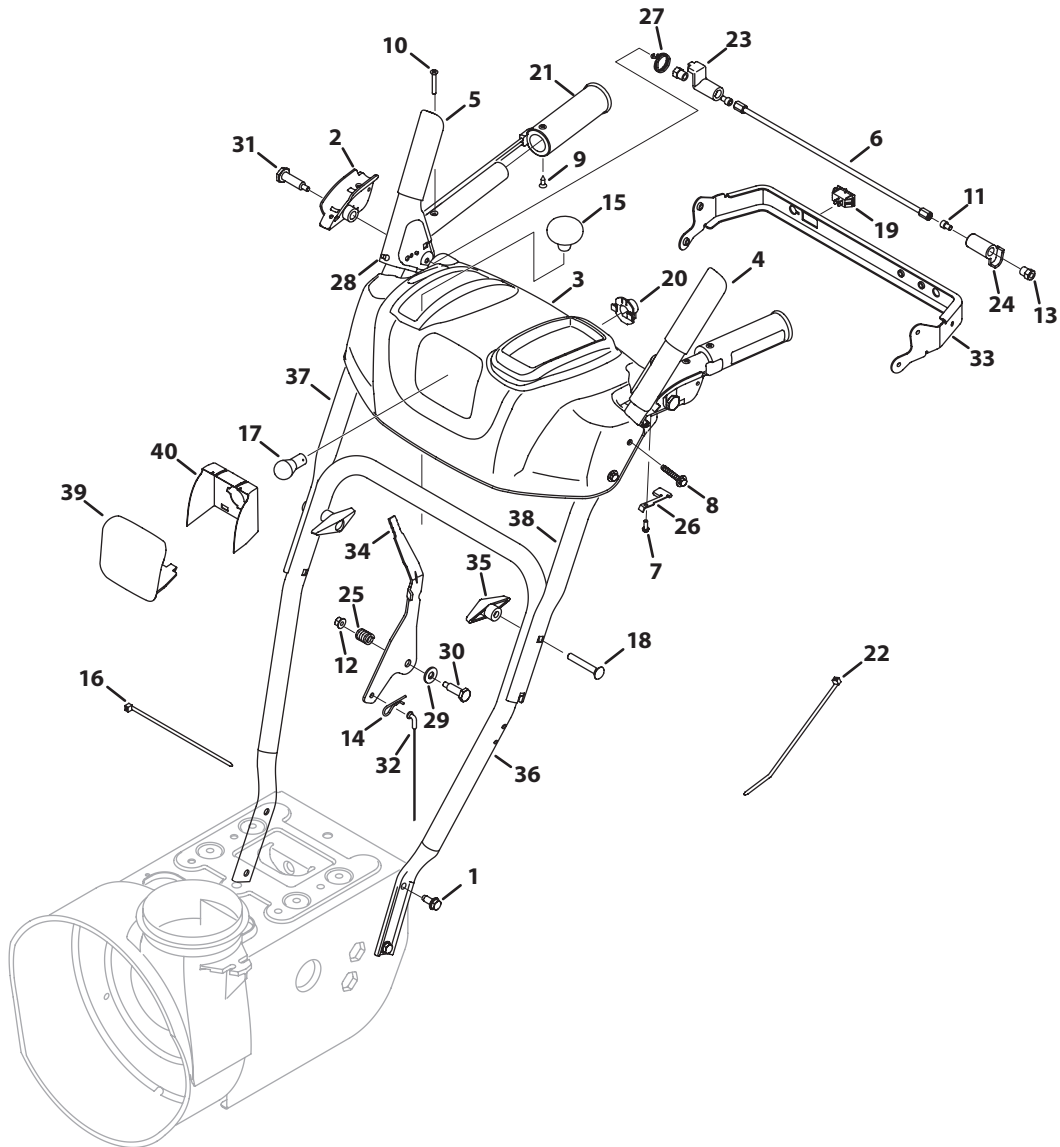

K/L-Style Panel

K/L-Style Panel

Ref.	Part Number	Description
1	710-04484	Screw, Taptite, 5/16-18 x .750
2	631-04134B	Clutch Lock, RH
—	631-04133A	Clutch Lock, LH
3	931-05348A	Handle Panel Gray, includes 39 & 40
	931-04183	Handle Panel Black, includes 39 & 40
4	684-04105B	Auger Engage, Black
5	684-04106C	Drive Engage, Black
6	684-04250	Pivot Rod
7	710-04326	Screw, Plastite, 8-16 x .50
8	710-04586	Screw, Taptite, 1/4-20 x 1.625
9	710-0837	Screw, 10-16 x 0.625
10	710-1233	Screw, 10-24 x 1.375
11	710-3069	Screw, 1/4-20 x .50
12	712-04064	Nut, Flange Lock, 1/4-20
13	712-04081A	Nut, Hex, 1/4-20
14	914-0145	Click Pin, .092 x 1.64
15	720-04039	Shift Knob
16	725-0157	Cable Tie, 7"
17	925-1629	Lamp, 12.8V, 357cc Engine
18	710-0572	Screw, Carriage, 5/16-18 x 2.25
19	725-04393	Heated Grip Switch
20	925-1649	Lamp Socket
21	725-05149	Heated Grip
—	720-0274	Grip

Ref.	Part Number	Description
22	926-0154	Cable Tie, Push Mount
23	731-04894D	Plate, Lock
24	731-04896B	Cam, Clutch Lock
25	732-0193	Compression Spring, .39 x .60 x .88
26	732-04219C	Clutch Lock Spring
27	732-04238	Torsion Spring, 0.8156 x .3038
28	935-0199A	Rubber Bumper
29	936-0267	Washer, Flat, .385 x .87
30	738-04125	Screw, Shield, .374 x 1.05
31	738-04348	Screw, Shoulder, .437 x 1.345 x 1/4-20
32	946-04396A	Speed Selector Cable
33	790-00248C	Panel Bracket
34	790-00311A	Shift Lever
35	920-0284	Wing Knob
36	749-04138A	Lower Handle
37	749-04190A	Upper RH Handle
38	749-04191A	Upper LH Handle
39	731-05320	Lens Panel
40	777X41803	Lens Label
—	925-04137	Harness Assembly
—	725-05148	Heated Grips Harness, 357cc Engine
—	725-04694A	Heated Grips Harness, 179cc & 208cc Engines