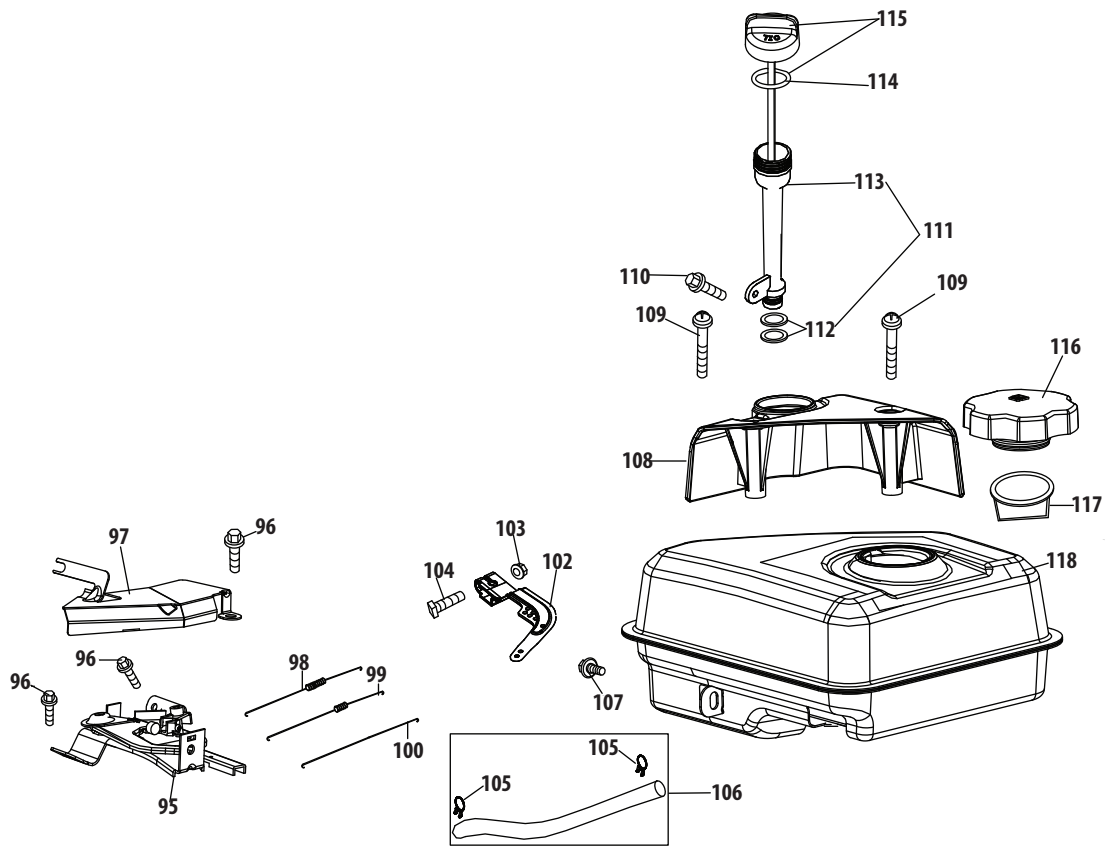

370-SUC Fuel Tank & Mounting

Ref.	Part Number	Description
95	951-10758	Throttle Bracket
96	710-05103	Bolt M6×12
97	951-11108	Governor Linkage Shield
98	951-11935	Governor Spring
99	951-10664	Throttle Linkage Spring
100	951-10665	Throttle Linkage
102	951-11106	Governor Arm
103	712-04212	Nut M6
104	710-04908	Governor Arm Bolt
105	951-11700	Fuel Hose Clamp
106	951-10650	Kit-Fuel Line
107	710-04915	Bolt M6×12

Ref.	Part Number	Description
108	951-11914	Dipstick Decoration Cover
109	710-04905	Bolt
110	710-04915	Bolt M6×12
111	951-11913	Oil Fill Tube Assembly
112	951-11904	Dipstick O-Ring
113	951-10656	Oil Fill Tube
114	951-11381	Dipstick O-Ring
115	951-12482	Dipstick Asm
116	951-12533	Fuel Cap Assembly
117	951-11933	Fuel Level Indicator
118	951-10653B	Fuel Tank Assembly