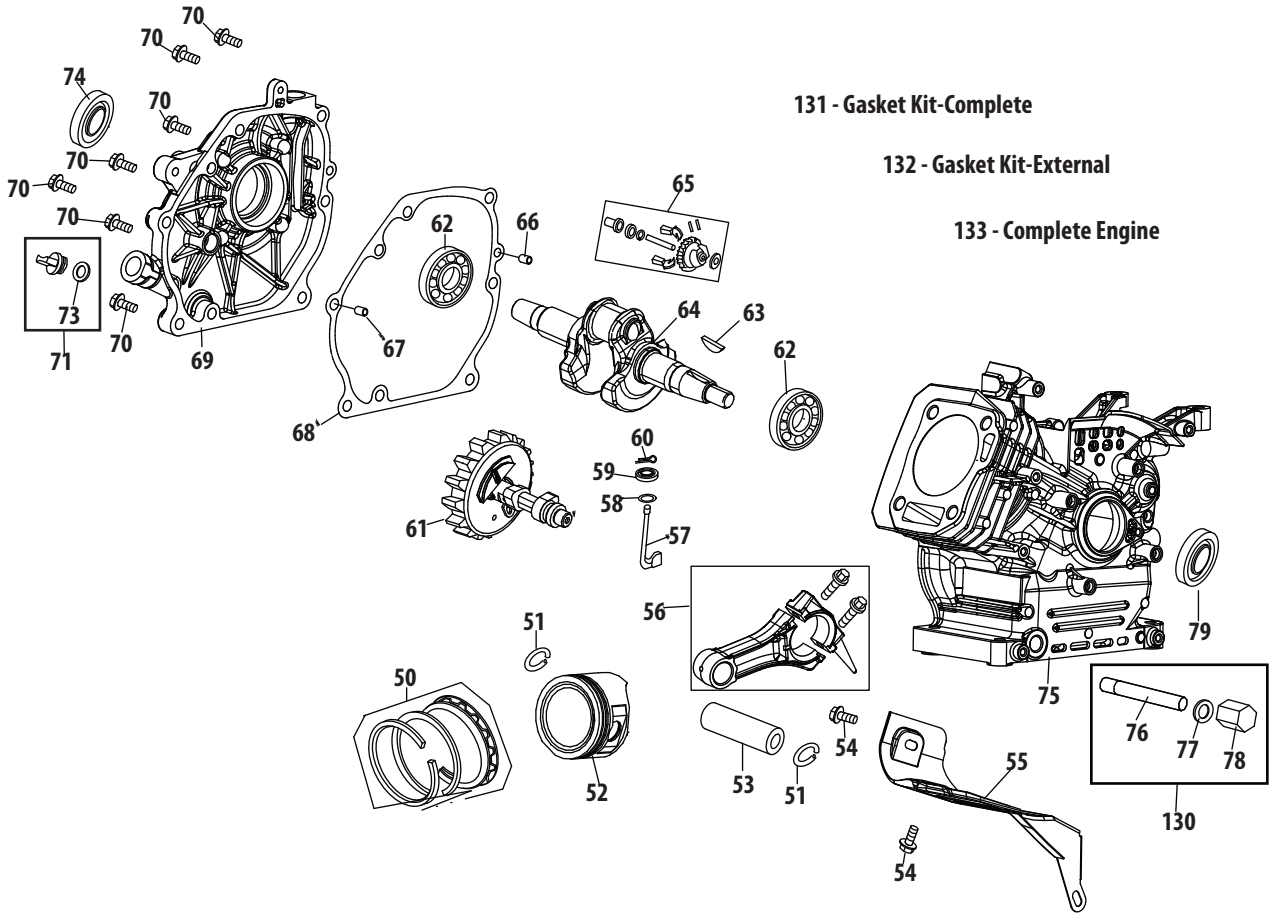

270-SUA Crankcase

Ref.	Part Number	Description	Ref.	Part Number	Description
50	951-12111	Piston Ring Set			(Incl. 62,68-74)
51	951-11632	Piston Pin Snap Ring	70	710-04932	Bolt
52	951-12007	Piston	71	951-11283	Oil Fill Plug Assembly
53	951-11633	Piston Pin	73	951-11577	O-Ring 15.8 X 2.5
54	710-04915	Bolt - M6 X 12 Zin	74	951-11368	Oil Seal
55	951-11113	Shield - Air	75	951-11249	Crankcase Kit
56	951-11573	Connecting Rod Assembly			(Incl. 59,62,74,75,79)
57	951-14053	Governor Shaft		951-11060B	Shortblock Assembly
58	736-04461	Washer			(Incl. 4,21,27-29,44,46, 47,50-53,56-79)
59	951-11902	Governor Seal	76	951-11350	Oil Drain Pipe
60	714-04078	Cotter Pin	77	736-04440	Washer
61	951-11575	Camshaft Assembly	78	710-04906	Bolt - Drain Plug
62	951-11369	Bearing	79	951-11370	Oil Seal
63	951-10307	Key:Flywheel	130	951-10641	Oil Drain Assembly
64	951-11247A	Crankshaft Kit (Incl. 62,63,64,74,79)	131	951-11059A	Gasket Kit-Complete (Incl. 4,21,27-29,32,44, 58,59,68,74,77,79)
65	951-11576	Governor Gear/Shaft	132	951-10661B	Gasket Kit-External (Incl. 4,21,27-29,32,77)
66	715-04092	Pin-Dowel	133	952Z270-SUA	Complete Engine
67	715-04096	Dowl Pin 9X14			
68	951-11371	Crankcase Cover Gasket			
69	951-12125	Crankcase Cover			
	951-11246	Crankcase Cover Kit