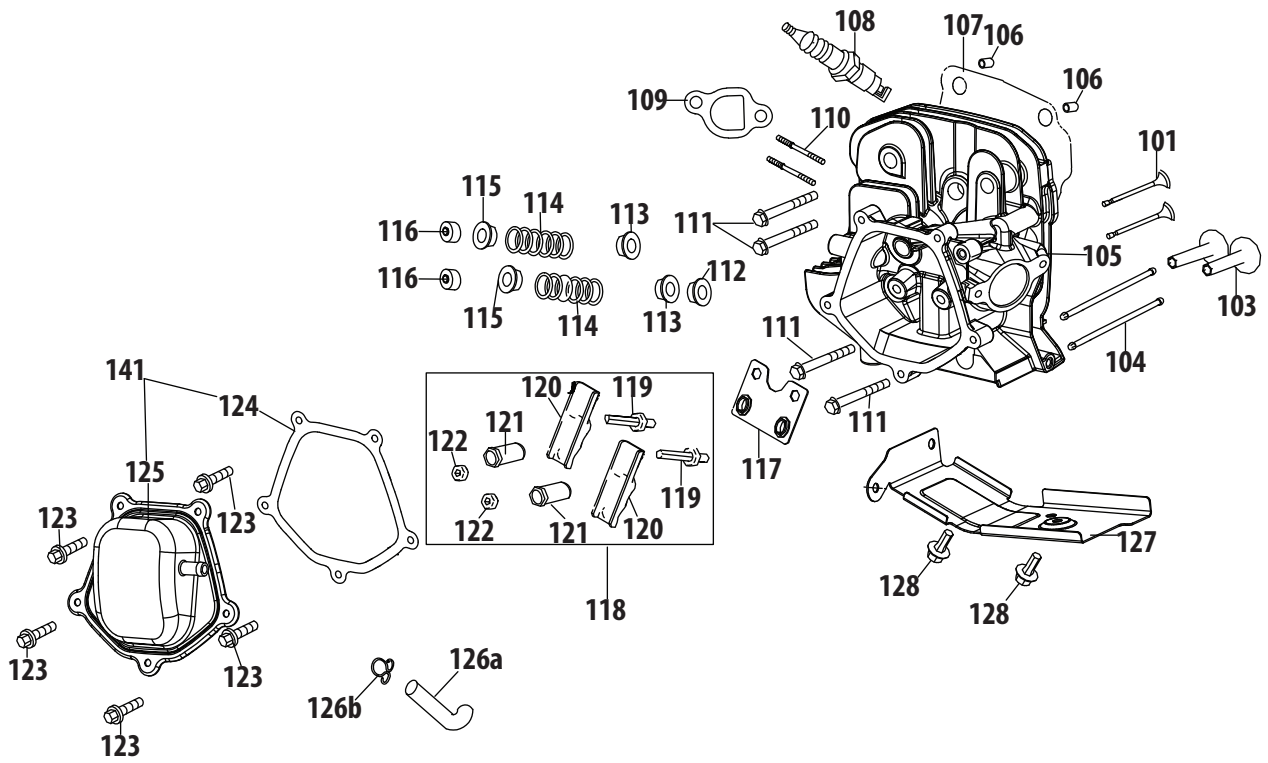

478-SUB Cylinder Head

142 - Gasket Kit - Complete

143 - Gasket Kit - External

144 - Complete Engine

478-SUB Cylinder Head

Ref.	Part Number	Description	Ref.	Part Number	Description
101	951-11198	Valve Kit	117	951-11965	Push Rod Guide
103	951-11962	Tappet	118	951-11981	Rocker Arm Assembly
104	951-11199	Push Rod Kit	119	710-04962	Bolt, Pivot
105	951-11226	Cylinder Head Kit (Incl.107,111,112,125)	120	951-11966	Rocker Arm
	951-11188	Cylinder Head Assembly (Incl.101,102,105,107, 109-122,124,129-132)	121	751-11123	Adjusting Nut ,Valve
106	715-04097	Dowel Pin 12x20	122	751-11124	Nut, Pivot Locking
107	951-12076	Gasket, Cylinder Head	123	710-05054	Valve Cover Bolt
108	951-10292	Spark Plug/F6Rtc	124	951-11967	Valve Cover Gasket
109	951-11212	Exhaust Pipe Gasket	125	951-11220	Valve Cover
110	710-04964	Stud M8x48.5	126a	731-07059	Breather Hose
110	951-11207	Muffler Stud Assembly	126b	726-04101	Breather Hose Clamp
111	710-04965	Bolt M10x1.25x80	127	951-11180	Air Shield
112	951-11964	Valve Seal (Intake)	128	710-04915	Bolt M6x12
113	951-12077	Valve Spring Retainer(Intake)	141	951-11333	Valve Cover Kit
114	951-12078	Valve Spring	142	951-11209	Gasket Kit - Complete (Incl. 52,59,65,79,81,107, 109,124,130-132)
115	951-12080	Valve Spring Retainer	143	951-11210	Gasket Kit - External (Incl. 79,109,124,130-132)
116	951-12081	Exhaust Lash Cap	144	952Z478-SUB	Complete Engine