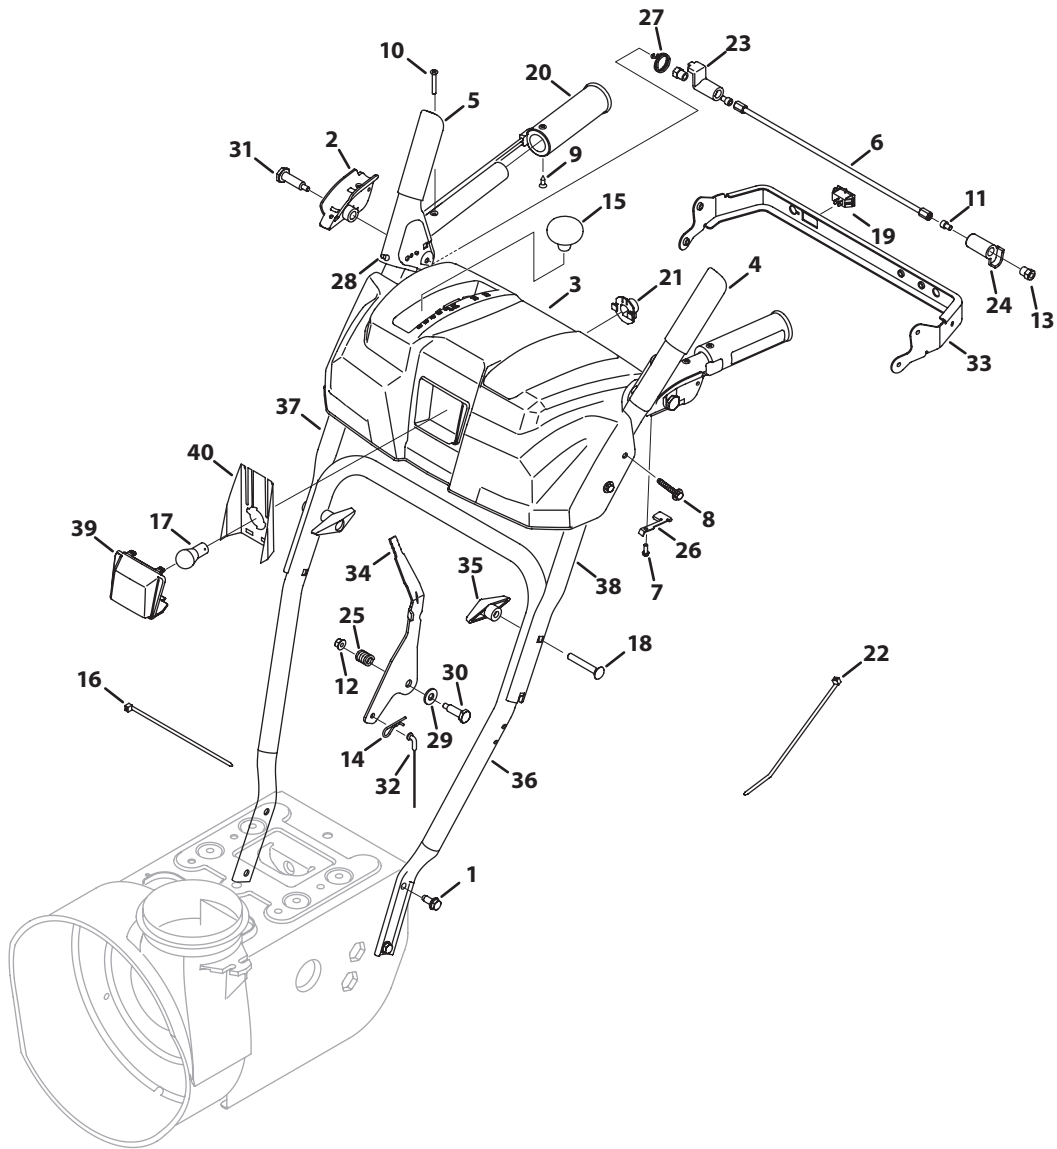

N/P/Q-Style Panel

N/P/Q-Style Panel

Ref.	Part Number	Description
1	710-04484	Screw, Taptite, 5/16-18 x .750
2	631-04134B	Clutch Lock, RH
—	631-04133A	Clutch Lock, LH
3	931-04181A	Handle Panel w/ Light
—	731-05334B	Handle Panel w/o Light
4	684-04105B	Auger Engage
5	684-04106C	Drive Engage
6	684-04250	Pivot Rod
7	710-04326	Screw, Plastite, 8-16 x .50
8	710-04586	Screw, Taptite, 1/4-20 x 1.625
9	710-0837	Screw, 10-16 x 0.625
10	710-1233	Screw, 10-24 x 1.375
11	710-3069	Screw, 1/4-20 x .50
12	712-04064	Nut, Flange Lock, 1/4-20
13	712-04081A	Nut, Hex, 1/4-20
14	914-0145	Click Pin, .092 x 1.64
15	720-04039	Shift Knob
16	725-0157	Cable Tie, 7"
17	925-1629	Lamp, 12.8V
18	710-0572	Screw, Carriage, 5/16-48 x 2.25
19	725-04393	Heated Grip Switch
20	725-05149	Heated Grip
—	720-0274	Grip

Ref.	Part Number	Description
21	925-1649	Lamp Socket
22	926-0154	Cable Tie, Push Mount
23	731-04894D	Plate, Lock
24	731-04896B	Cam, Clutch Lock
25	732-0193	Compression Spring, .39 x .60 x .88
26	732-04219C	Clutch Lock Spring
27	732-04238	Torsion Spring, 0.8156 x .3038
28	935-0199A	Rubber Bumper
29	936-0267	Washer, Flat, .385 x .87
30	738-04125	Screw, Shield, .374 x 1.05
31	738-04348	Screw, Shoulder, .437 x 1.345 x 1/4-20
32	946-04396A	Speed Selector Cable
33	790-00248C	Panel Bracket
34	790-00311A	Shift Lever
35	920-0284	Wing Knob
36	749-04138A	Lower Handle
37	749-04190A	Upper RH Handle
38	749-04191A	Upper LH Handle
39	731-05319	Lens Panel, Troy-Bilt
40	777X41805	Lens Label, Troy-Bilt
—	729-04035	Amp Connector, Not Shown
—	925-04137	Harness Assembly, Not Shown
—	725-05148	Heated Grips Harness, Not Shown