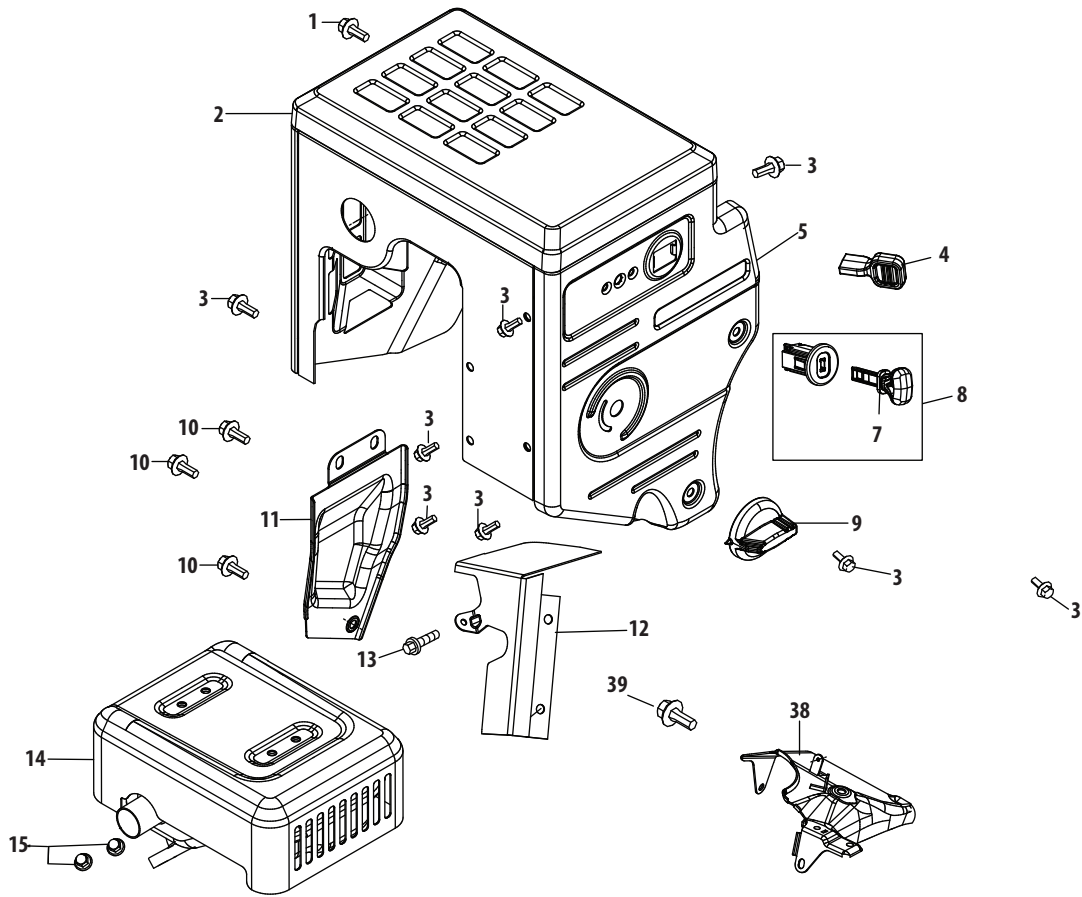

483-SUB Muffler & Controls

Ref.	Part Number	Description
1	710-04915	Bolt M6×12
2	951-11339	Muffler Shield
3	710-04915	Bolt M6×12
4	951-10757	Throttle Control Knob
5	951-11595	Control Panel
7	731-05632	Key
8	951-10637	Key Switch Assembly
9	951-11302	Choke Knob

Ref.	Part Number	Description
10	710-04914	Bolt M6×10
11	951-11181	Exhaust Pipe Shield
12	951-11321	Carburetor Heat Shield
13	710-04968	Bolt M6×16
14	951-11338	Muffler Assembly
15	712-05015	Nut, M8
38	951-11311	Throttle Control Assembly
39	710-04915	Bolt M6×12