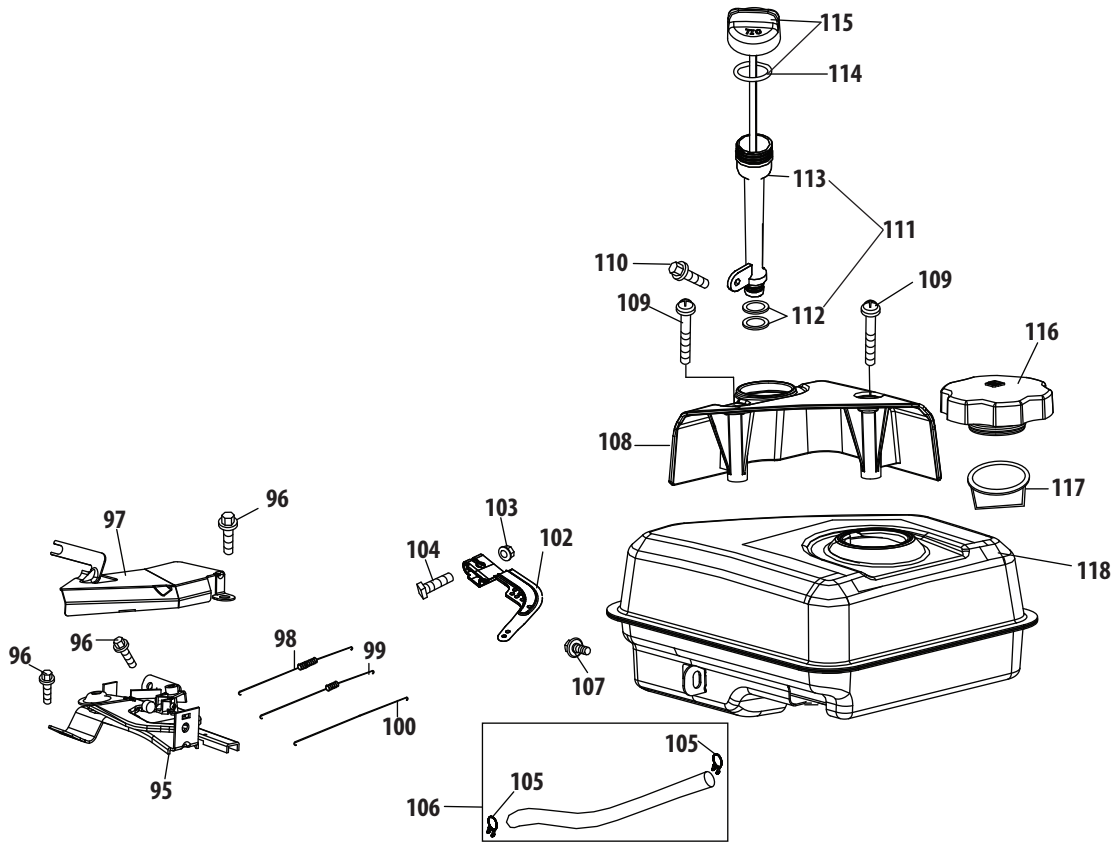

265-SUA Fuel Tank & Mounting

Ref.	Part Number	Description
95	951-10758	Primer Bracket
96	710-05103	Bolt M6×12
97	951-11108	Governor System Shield
98	951-11935	Governor Spring
99	951-10664	Throttle Linkage Spring
100	951-10665	Throttle Linkage
102	951-11106	Governor Arm
103	712-04212	Nut M6
104	710-04908	Governor Arm Bolt
105	951-11700	Fuel Hose Clamp
106	951-10650	Fuel Line Kit
107	710-04915	Bolt M6×12

Ref.	Part Number	Description
108	951-11914	Dipstick Decoration Cover
109	710-04905	Bolt
110	710-04915	Bolt M6×12
111	951-11913	Oil Fill Tube Assembly
112	951-11381	O-Ring
113	951-10656	Oil Fill Tube
114	951-11904	O-Ring
115	951-12482	Dipstick Assembly
116	951-12533	Fuel Cap Assembly
117	951-11933	Fuel Level Indicator
118	951-10653B	Fuel Tank Assembly