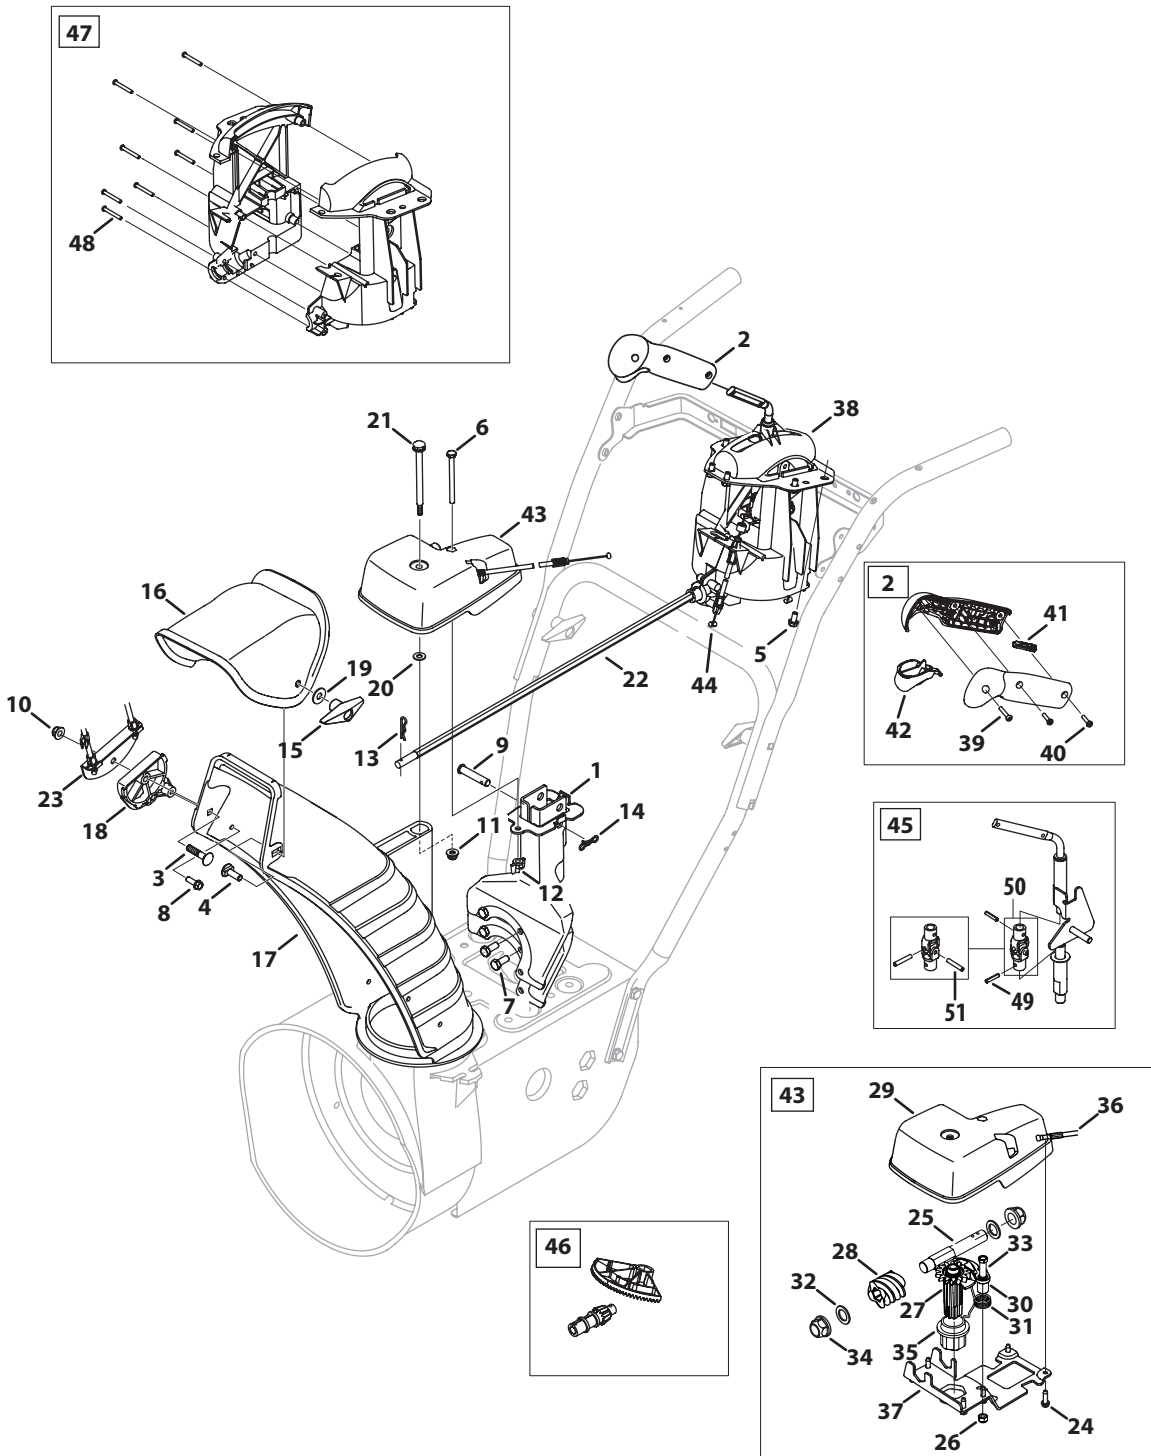

2-Way & 4-Way Extended Chute

2-Way & 4-Way Extended Chute

Ref.	Part Number	Description	Ref.	Part Number	Description
1	684-04310A	Chute Support Bracket (lrg. block)	26	712-0896	Hexlock Nut, 1/4-28
—	684-04311A	Chute Support Bracket (small block)	27	717-04667	Gear, 14 T
2	753-06151	Chute Control, 4-Way	28	717-04672	Worm
—	753-06154	Chute Control, 2-Way	29	731-06906	Gear Cover
3	710-0262	Bolt, Carriage, 5/16-18 x 1.50, 4-Way	30	731-06943A	Pawl Lock
—	710-0451	Bolt, Carriage, 5/16-18 x .750, 2-Way	31	732-04638C	Torsion Spring, .721 ID x .474
4	710-04071	Bolt, Carrier, 5/16-18 x 1.00	32	736-0290	Washer, Flat, .625 x 1.0 x .067
5	710-04187	Screw, Hi-Lo, 1/4-15 x 0.50	33	738-04391	Screw, Shoulder, .34 x .95 x 1/4-28
6	710-04370	Hex Head Screw, 1/4-20 x 3.00	34	941-0225	Hex Bearing
7	710-0627	Hex Head Screw, 5/16-24 x .750	35	741-04388A	Flange Bearing
8	710-0895	Screw, Hi-Lo, 1/4-15 x 0.750	36	946-04619B	Cable Lock
9	711-04469A	Clevis Pin, 3/8 x 1.87	37	790-00342B	Gear Bracket
10	712-04063	Nut, Flange Lock, 5/16-18	38	984-04338A	Chute Control, 4-Way
11	712-04064	Nut, Flange Lock, 1/4-20	—	984-04348	Chute Control, 2-Way
12	712-3087	Wing Nut, 1/4-20	39	710-04353	Screw, #8 x 1.00
13	914-0101	Internal Cotter Pin	40	710-04879	Screw, 8-32 x .750
14	714-04040	Bow-Tie Cotter Pin	41	731-04893A	Joystick Plug
15	920-0284	Wing Knob, 5/16-18	42	731-07031	Joystick Trigger
16	731-04427A	Chute, Upper, 4-Way	43	918-04801A	Chute Rotation Gearbox
—	731-04426A	Chute, Upper, 2-Way	44	946-04528A	4-Way Cable
17	731-06440A	Chute, Lower		946-04477†	4-Way Cable w/Clip
18	731-06451	Cable Guide, Chute Tilt	45	984-04324A	Shift Assembly
19	936-0159	Washer, Flat, .349 x .879	46	753-06152	Gear Set Assembly
20	736-04446	Washer, Flat, .25 x .630	47	753-06153	Handle Housing Assembly
21	738-04367	Screw, Shoulder, .312 x 3.5 x 1/4-20	48	710-1256	Screw, #8-18 x 1.250
22	747-05116	Chute Rod, 3/8 Hex	49	715-04095	Pin, Roll
23	784-5594	Cable Bracket	50	684-04350	Block, Asm Joint
24	710-04373A	Screw, 12-16 x .75	51	715-0150	Pin, Roll
25	711-05186	Hex Shaft			

† Not Shown