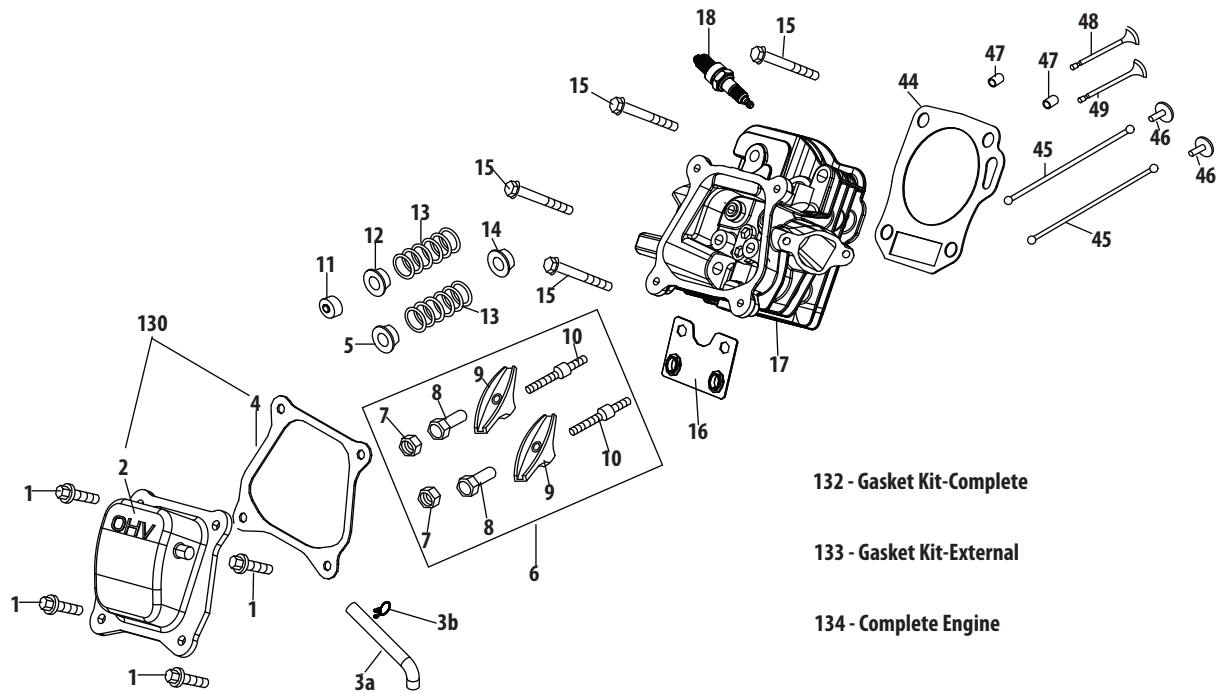

132 - Gasket Kit-Complete

133 - Gasket Kit-External

134 - Complete Engine

Ref.	Part Number	Description
1	710-04968	Bolt M6×16
2	951-11054A	Valve Cover
3a	731-07059	Breather Hose
3b	726-04101	Hose Clamp
4	951-11565	Valve Cover Gasket
5	951-12000	Valve Spring Retainer (Intake)
6	951-11892	Rocker Arm Assembly
7	751-11124	Nut, Pivot Locking
8	751-11123	Adjusting Nut ,Valve
9	951-11893	Rocker Arm
10	710-04902	Bolt, Pivot
11	951-12002	Exhaust Lash Cap
12	951-12003	Valve Spring Retainer (Exhaust)
13	951-12004	Valve Spring
14	951-11894	Valve Seal (Intake)
15	710-04933	Bolt M8×55
16	951-11895	Push Rod Guide

Ref.	Part Number	Description
17	951-10722B	Cylinder Head Asm (Incl. 4,21,27-29,32,44,58, 59,68,74,77,79)
18	951-10292	Spark Plug/F6Rtc
44	951-11572	Gasket, Cylinder Head
45	951-10648	Kit-Push Rod
46	951-11899	Tappet
47	715-04108	Dowel Pin 10×16
48	951-10647A	Valve Kit
49	951-10647A	Valve Kit
130	951-12626	Valve Cover Kit
132	951-11059A	Gasket Kit-Complete (Incl. 4-14,16,17,21,27-29,44,48,49)
133	951-10661B	Gasket Kit-External (Incl. 4,21,27-29,32,77)
134	952Z370-SUC	Complete Engine