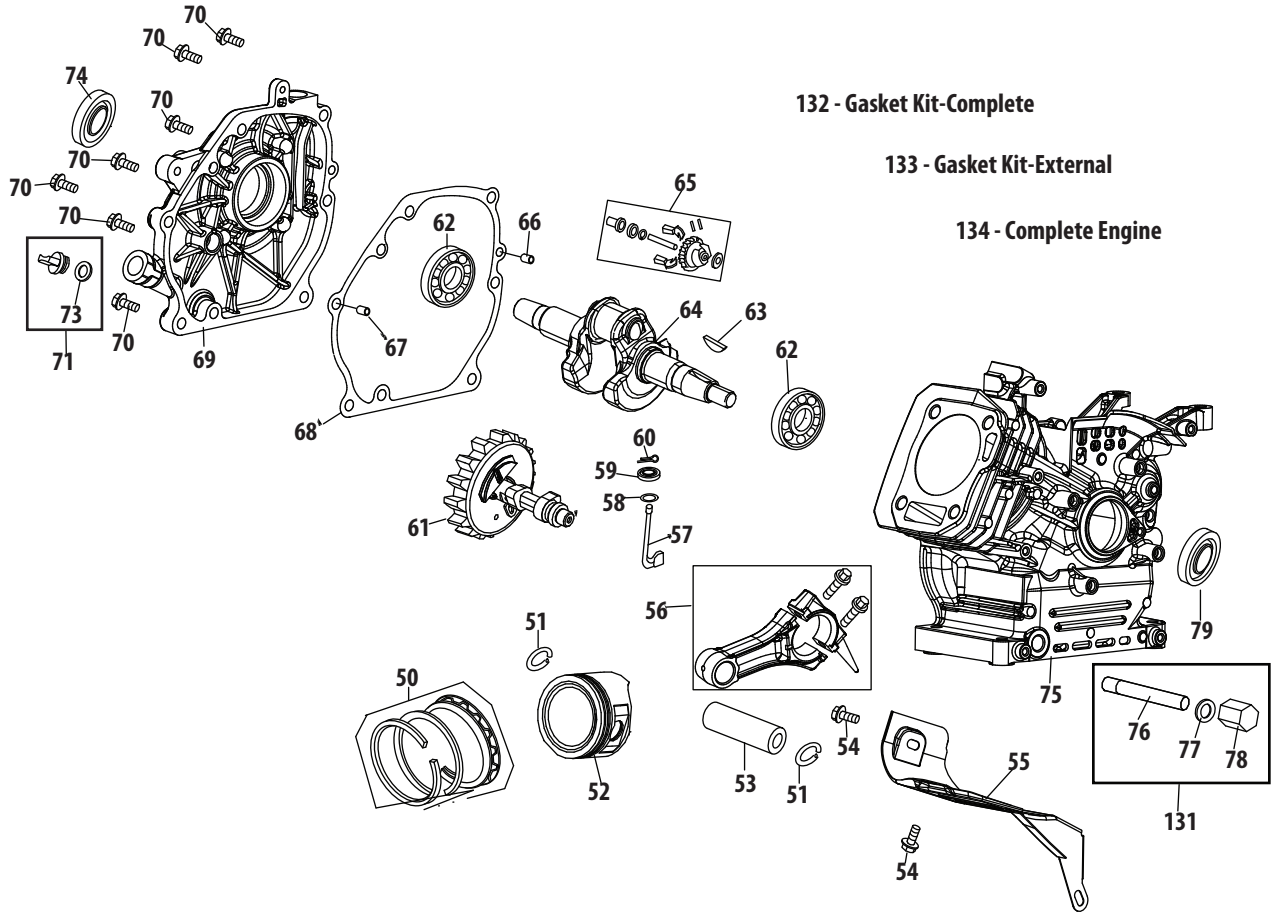

265-SUA Crankcase

Ref.	Part Number	Description	Ref.	Part Number	Description
50	951-11688	Piston Ring Set			(Incl. 62,68-74)
51	951-11632	Piston Pin Snap Ring	70	710-04932	Bolt M8×32
52	951-11900	Piston	71	951-11283	Oil Fill Plug Assembly
53	951-11901	Piston Pin	73	951-11577	O-Ring 15.8×2.5
54	710-04915	Bolt M6×12	74	951-11368	Oil Seal, 25×41.25×6
55	951-11113	Air Shield	75	951-11248A	Crankcase Kit
56	951-11573	Connecting Rod Assembly			(Incl.59,62,74,75,79)
57	951-14053	Governor Arm Shaft		951-11062B	Short Block Assembly
58	736-04461	Washer 5.2×1.9			(Incl. 4,21,27-29,32,44, 46,47,80-53,56-79)
59	951-11902	Governor Seal	76	951-11350	Oil Drain Pipe Assy.
60	714-04078	Cotter Pin	77	736-04440	Washer 10×16×1.5
61	951-11575	Camshaft Assembly	78	710-04906	Oil Drain Plug
62	951-11369	Radial Ball Bearing, 6205	79	951-11370	Oil Seal 25×41.25×6
63	951-10307	Woodruff Key	131	951-10641	Oil Drain Assembly
64	951-11247A	Crankshaft Kit (Incl.62-64,74,79)	132	951-11061A	Gasket Kit - Complete (Incl.4,21,27-29,32,44, 58,59,68,74,77,79)
65	951-11576	Governor Gear/Shaft Assembly	133	951-10661B	Gasket Kit - External (Incl. 4,21,27-29,32,77)
66	715-04092	Dowel Pin 7×14	134	952Z265-SUA	Complete Engine
67	715-04096	Dowel Pin 9×14			
68	951-11371	Crankcase Cover Gasket			
69	951-12125	Crankcase Cover			
	951-11246	Crankcase Cover Kit