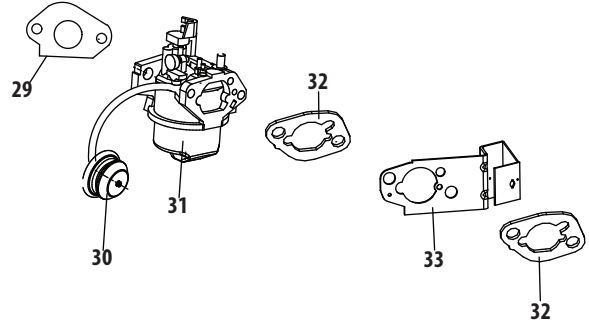

135 - Carburetor Kit - Deni

136 - Carburetor Kit - Huayi