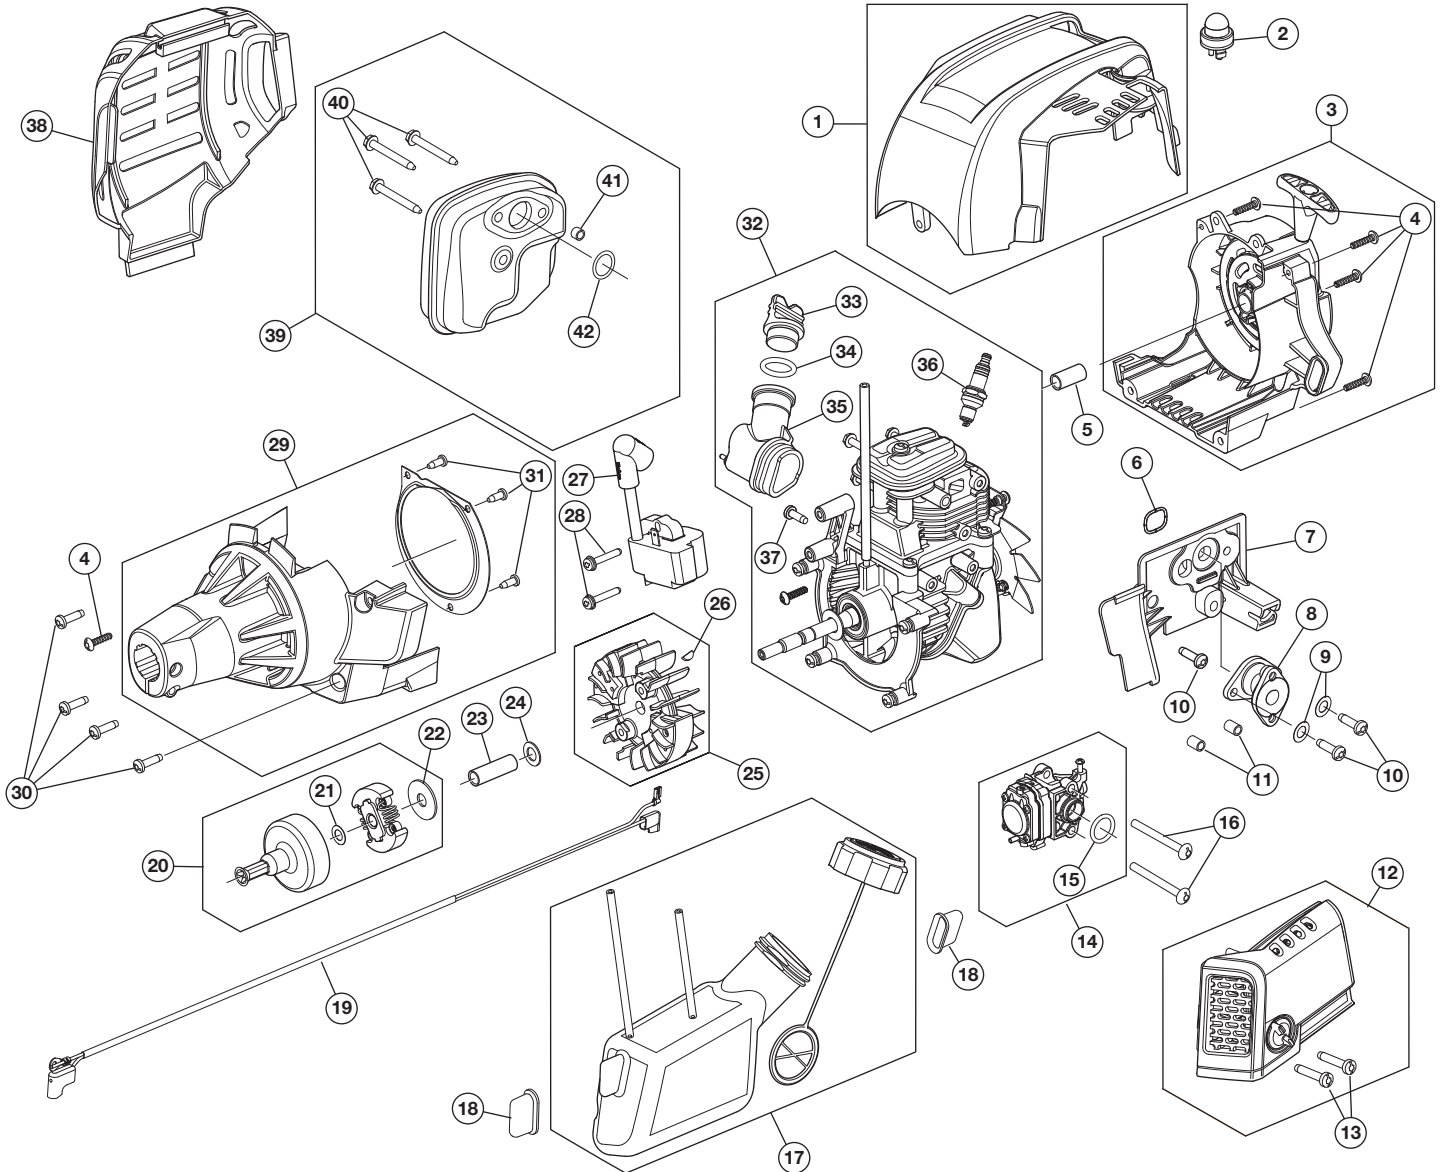

REPLACEMENT PARTS - MODEL TB6044 XP

4-CYCLE TRIMMER

PPN 41CDF6PC766

Item	Part No.	Description	Item	Part No.	Description
1	753-08336	Top Housing Assembly	22	9162-1	Clutch Washer
2	753-08319	Air Purge Primer	23	2557	Power Shaft Spacer
3	753-08669	Starter Housing Assembly	24	753-05533	Thrust Washer
4	710-04194	Screw	25	753-06246	Flywheel Assembly
5	712-04355	Electric Start Adapter	26	714-04016	Key
6	721-04466	O-Ring	27	753-08210	Module Assembly
7	731-10184	Intake Port	28	710-06224	Screw
8	753-08053	Boot Assembly	29	753-08322	Clutch Cover Assembly
9	791-182409	Washer	30	710-06284	Screw
10	710-06238	Screw	31	1755	Screw
11	750-05471	Aircleaner Spacer	32	753-08671	Shortblock Assembly
12	753-08304	Aircleaner Assembly	33	731-08920A-9	Oil Fill Plug
13	753-06470	Screw	34	721-04509	O-Ring
14	753-08323	Carburetor Assembly	35	753-08204	Oil Fill Tube
15	791-181751	O-Ring	36	794-00082	Spark Plug
16	710-06003	Screw	37	9054	Screw
17	753-08325	Fuel Tank Assembly	38	753-08338	Muffler Housing
18	753-05259	Fuel Tank Pad	39	753-08324	Muffler Assembly
19	753-06167	Lead Wire	40	753-05246	Screw
20	753-08114	Clutch Assembly	41	750-04914	Air Cleaner Spacer
21	791-182569	Thrust Washer	42	721-04508	Muffler Gasket