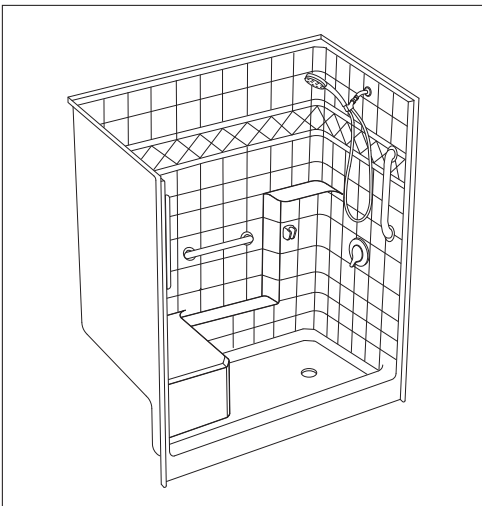

ELLA'S MILLENNIAL SERIES

New Construction One-Piece Showers

Specification Manual

60" x 36" x 77"

Low Threshold Shower Stall & Kit

Classic Package with Stainless Steel Grab Bars and Shower Assembly

For more product information visit ellasbubbles.com
or call Ella's Bubbles toll free at 1-800-480-6850

Ella's Millennial Series

60" x 36" x 77" New Construction One-Piece Shower
Classic Package with Stainless Steel Grab Bars and Shower Assembly

HANDED BY SEAT

Right-Hand Seat Shown

Shipping Container

Preassembled Valve & Faucet

Representing Model Numbers

- ESM6036SHLWHT-VPKG1
- ESM6036SHLBON-VPKG1
- ESM6036SHLBIS-VPKG1
- ESM6036SHRWHT-VPKG1
- ESM6036SHRBON-VPKG1
- ESM6036SHRBIS-VPKG1

Technical Information

Material: Gelcoat Fiberglass
Overall Dimensions: 60 in. x 36 in. x 77 in.
Net Weight: 190 lbs.
Drain Location: Left or Right
Threshold Height: 4 in.
Shipping Dimensions: 67 in. x 43 in. x 84 in.
Shipping Weight: 330 lbs.

Ella's Millennial Series

60" x 36" x 77" New Construction One-Piece Shower
Classic Package with Stainless Steel Grab Bars and Shower Assembly

ella
by ella's bubbles

PRODUCT FEATURES

Luxurious & Safe Design