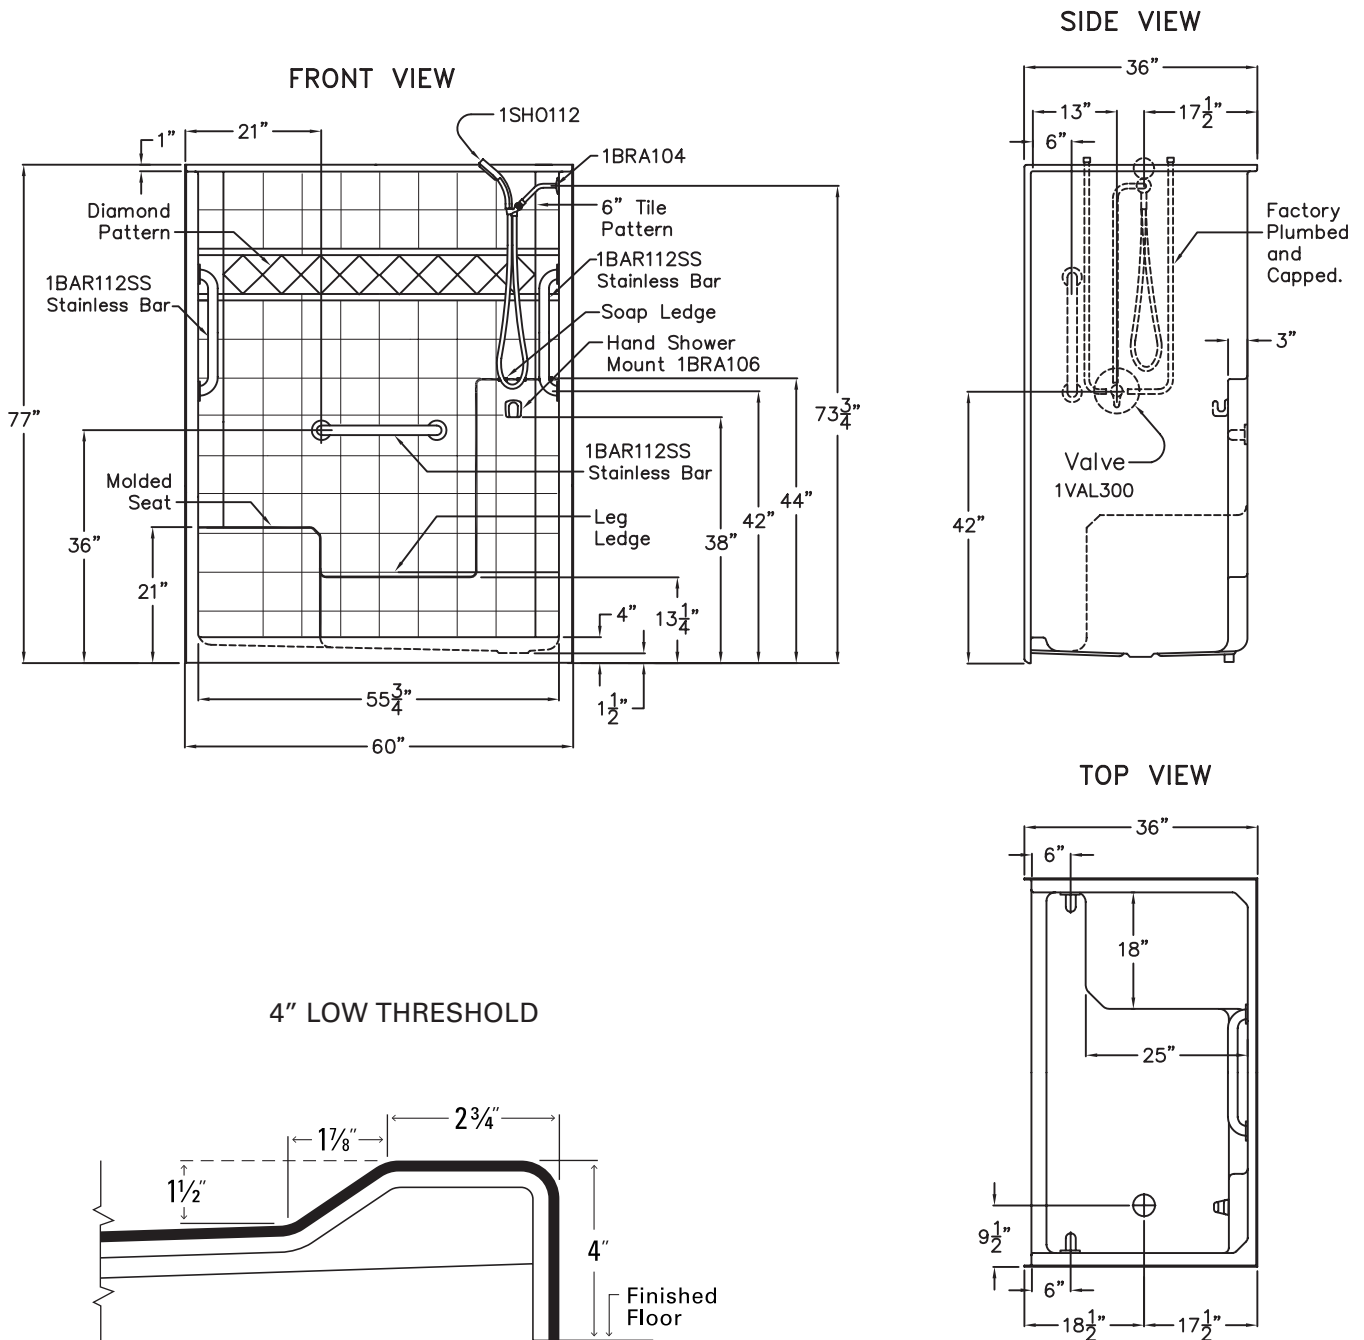

ZURN

Ella's Millennial Series

60" x 36" x 77" New Construction One-Piece Shower
 Classic Package with Stainless Steel Grab Bars and Shower Assembly

SPECIFICATION DRAWINGS

Due to the nature of the materials, dimensions may vary $\pm \frac{1}{2}$ in.

Ella's Millennial Series

60" x 36" x 77" New Construction One-Piece Shower
Classic Package with Stainless Steel Grab Bars and Shower Assembly

BOARD PLACEMENT DRAWING

Due to the nature of the materials, dimensions may vary $\pm 1/2$ in.