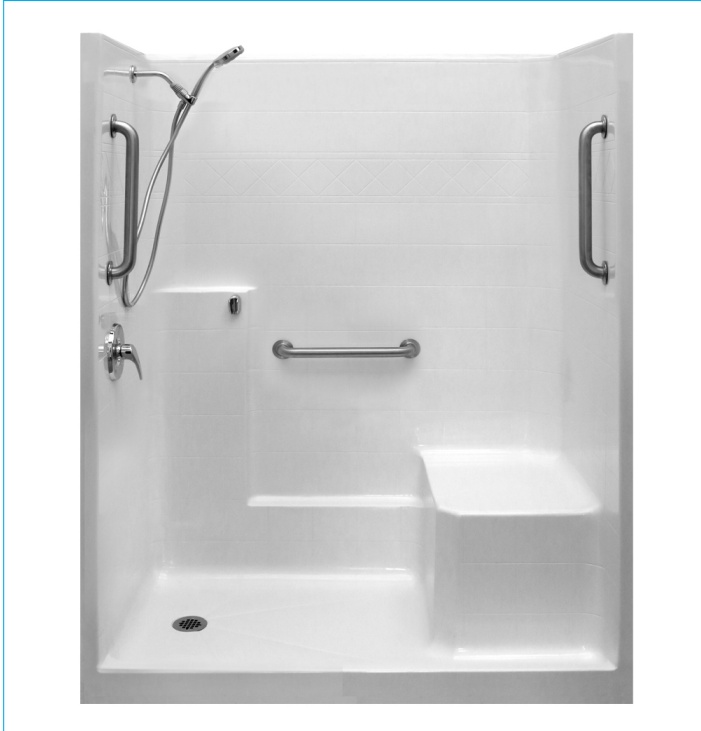

ELLA'S MILLENNIAL SERIES

New Construction One-Piece Showers

Specification Manual

60" x 36" x 77"

Low Threshold Shower Stall & Kit

Classic Package with Stainless Steel Grab Bars and Shower Assembly

For more product information visit ellasbubbles.com
or call Ella's Bubbles toll free at 1-800-480-6850

Ella's Millennial Series

60" x 36" x 77" New Construction One-Piece Shower
Classic Package with Stainless Steel Grab Bars and Shower Assembly

HANDED BY SEAT

Right-Hand Seat Shown

Shipping Container

Preassembled Valve & Faucet

Ella's Millennial Series

60" x 36" x 77" New Construction One-Piece Shower
Classic Package with Stainless Steel Grab Bars and Shower Assembly

ella
by ella's bubbles

PACKAGE ACCESSORIES

Zurn Shower Lever Handle
and Etched Cover Plate

Ella's Millennial Series

60" x 36" x 77" New Construction One-Piece Shower
Classic Package with Stainless Steel Grab Bars and Shower Assembly

ella
by ella's bubbles

PRODUCT FEATURES

Luxurious & Safe Design