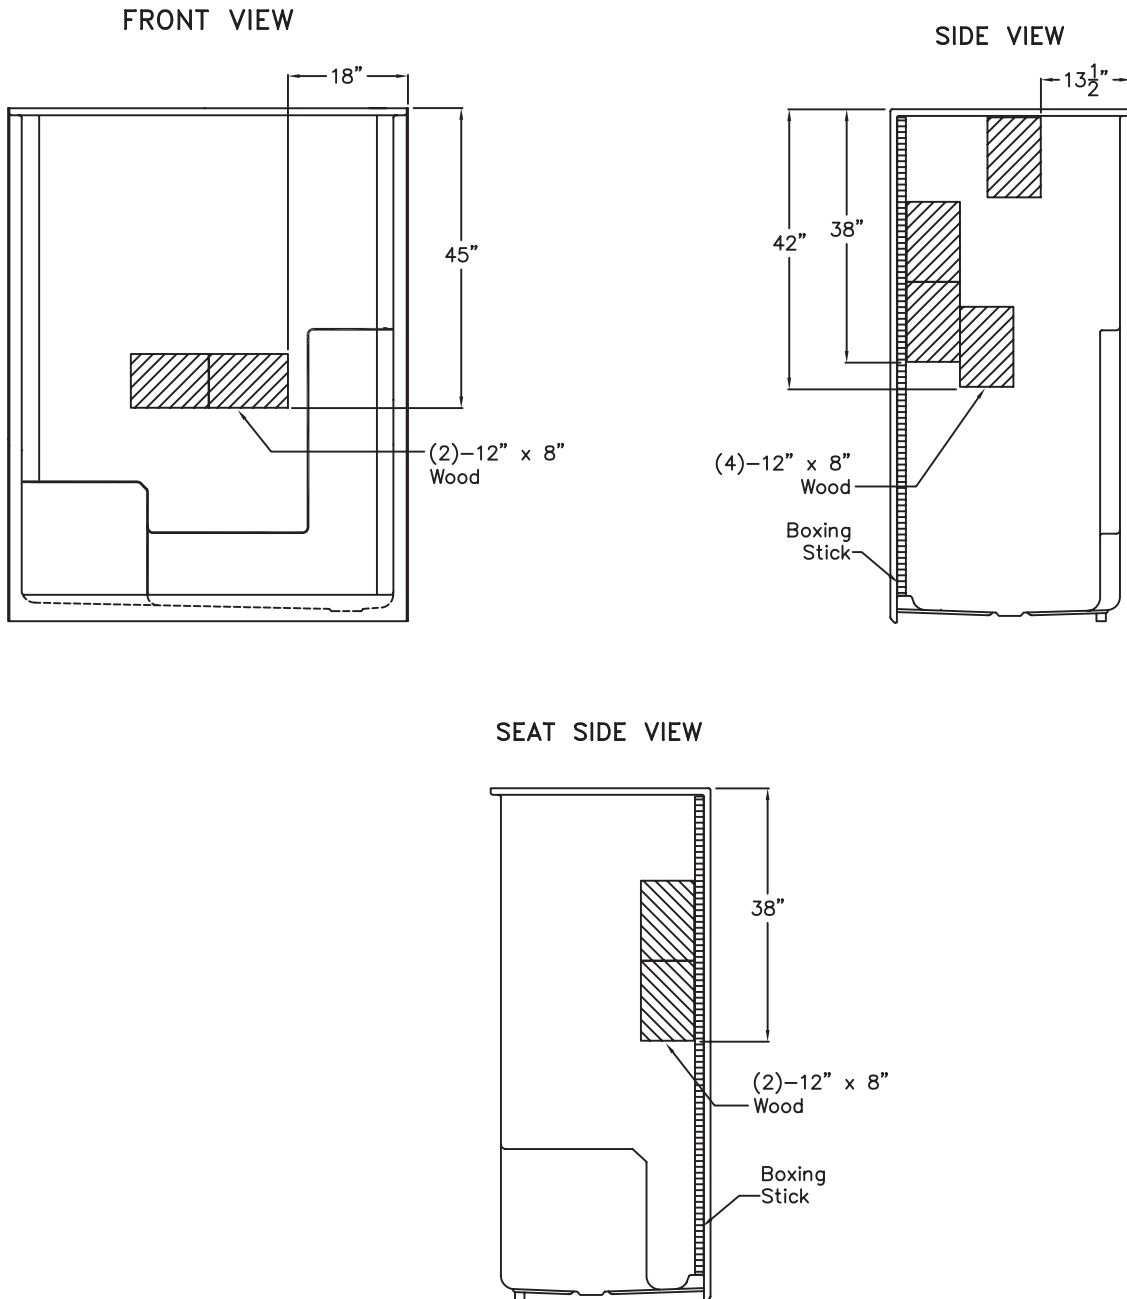

Representing Model Numbers

- ESM6036SHLWHT-VPKG1
- ESM6036SHLBON-VPKG1
- ESM6036SHLBIS-VPKG1
- ESM6036SHRWHT-VPKG1
- ESM6036SHRBON-VPKG1
- ESM6036SHRBIS-VPKG1

Technical Information

Material: Gelcoat Fiberglass
Overall Dimensions: 60 in. x 36 in. x 77 in.
Net Weight: 190 lbs.
Drain Location: Left or Right
Threshold Height: 4 in.
Shipping Dimensions: 67 in. x 43 in. x 84 in.
Shipping Weight: 330 lbs.

ZURN

Ella's Millennial Series

60" x 36" x 77" New Construction One-Piece Shower
 Classic Package with Stainless Steel Grab Bars and Shower Assembly

SPECIFICATION DRAWINGS

Due to the nature of the materials, dimensions may vary $\pm \frac{1}{2}$ in.

Ella's Millennial Series

60" x 36" x 77" New Construction One-Piece Shower
Classic Package with Stainless Steel Grab Bars and Shower Assembly

BOARD PLACEMENT DRAWING

Due to the nature of the materials, dimensions may vary $\pm 1/2$ in.

Ella's Millennial Series

60" x 36" x 77" New Construction One-Piece Shower
Classic Package with Stainless Steel Grab Bars and Shower Assembly

ella
by ella's bubbles

PRODUCT FEATURES

Luxurious & Safe Design