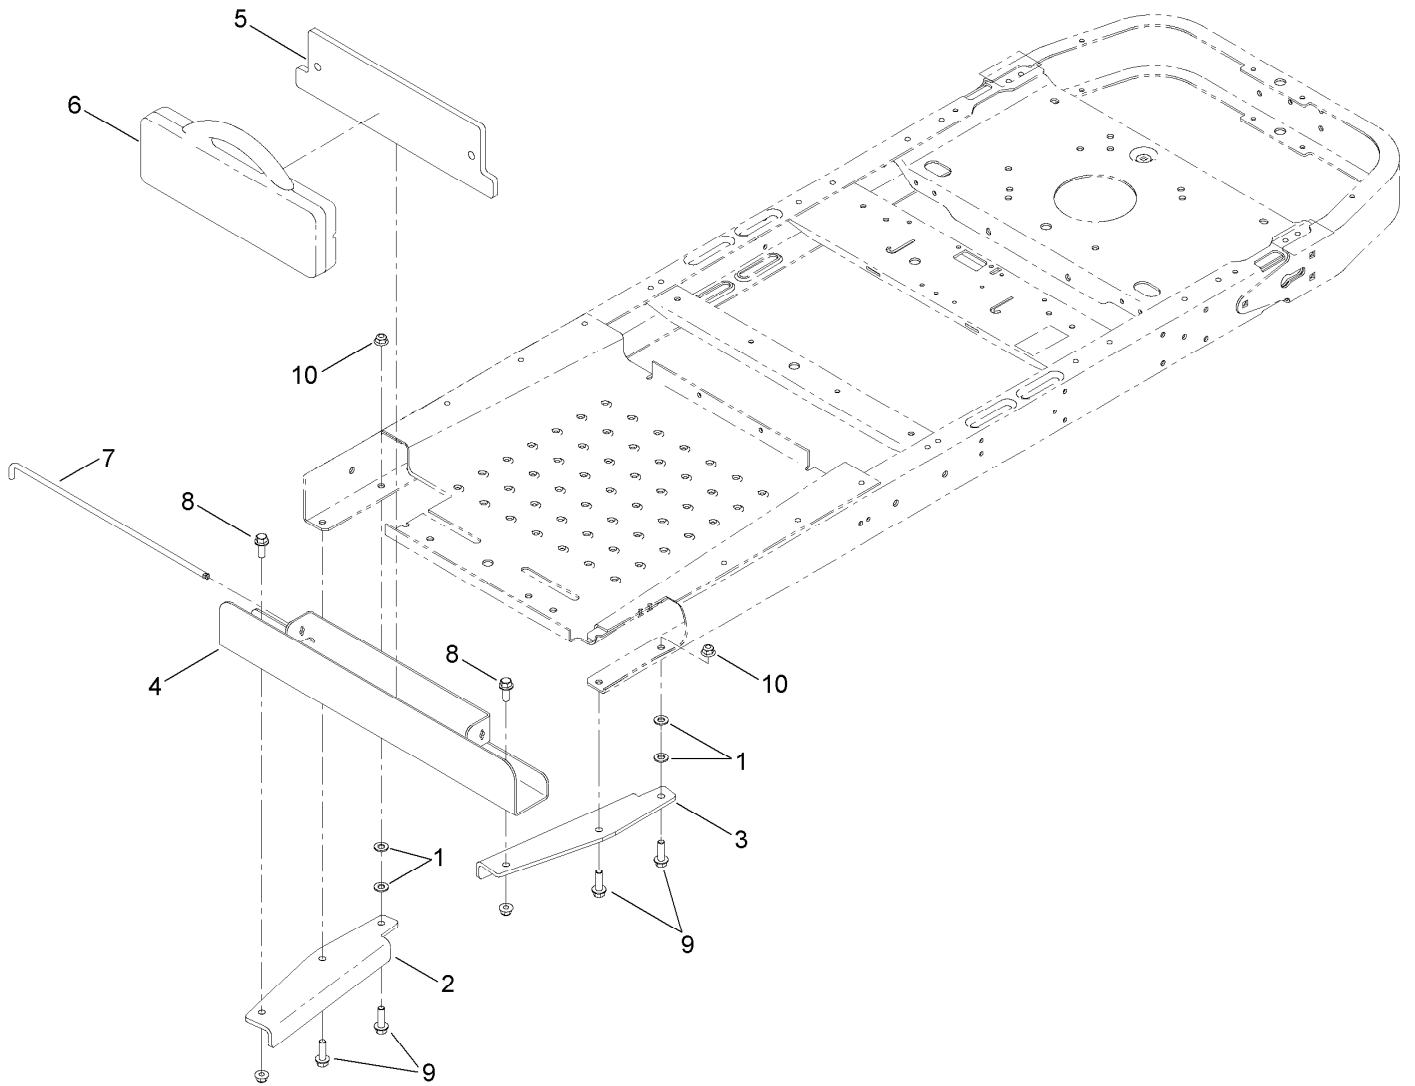

Parts Catalog

Weight Kit Zero-Turn-Radius Riding Mower

Model No. 131-7658

Front Weight Kit Assembly No. 131-7658

<i>Ref.</i>	<i>Part Number</i>	<i>Qty.</i>	<i>Description</i>
1	3256-24	4	Washer-Flat
2	120-5502-03	1	Bracket-Bagger Weight, RH
3	120-5497-03	1	Bracket-Bagger Weight, LH
4	120-5491-03	1	Channel-Bagger Weight
5	120-5495-03	1	Plate
6	109-9742-03	1	Weight-35 Pound
7	109-9759	1	Pin-Weight
8	3234-42	2	Screw-HHF
9	119-4061	4	Screw-HHF
10	104-8301	4	Nut-Flange, NI