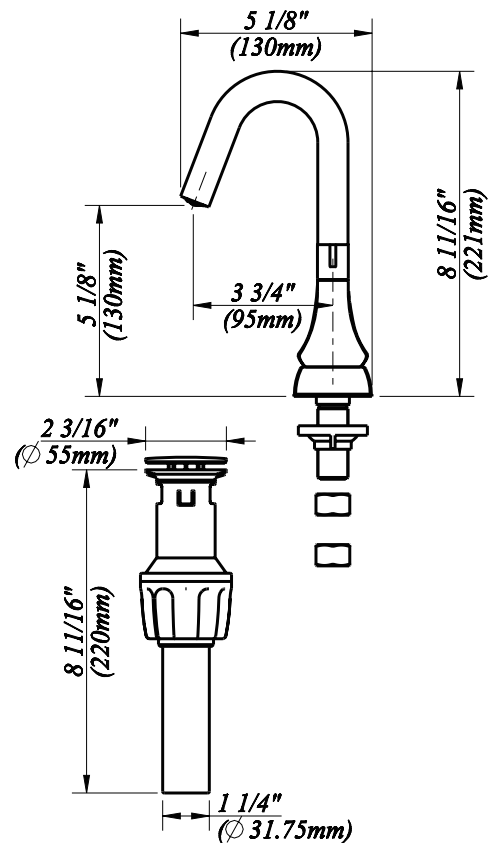

Springbrook 4 in. 2-Handle Centerset Bath Faucet

MODEL	OMSID#	FINISH
F51A0074CP	304775097	Chrome
F51A0074BNV	304775096	Brushed Nickel

### FEATURES

- Requires 3-Hole Sink with 4" On-Center
- 1/2" Connections
- Max Flow Rate: 1.2 gpm(4.5 L/min) at 60 psi
- Max Countertop Thickness: 1 3/16"
- Spout Reach: 5 1/8"
- Spout Height: 5 1/8"
- Drip Free Ceramic Cartridge
- With Push Pop-up
- With Metal Lever Handle
- Water Saving Aerator

### INSTALLATION DIMENSIONS