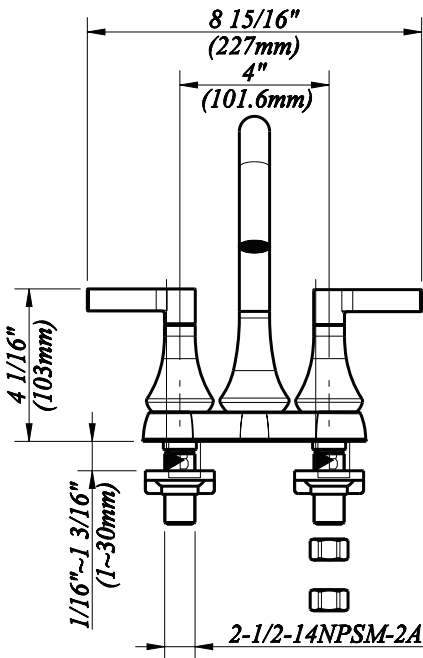

Springbrook 4 in. 2-Handle Centerset Bath Faucet

MODEL	OMSID#	FINISH
F51A0074CP	304775097	Chrome
F51A0074BNV	304775096	Brushed Nickel

### FEATURES

- Requires 3-Hole Sink with 4" On-Center
- 1/2" Connections
- Max Flow Rate: 1.2 gpm(4.5 L/min) at 60 psi
- Max Countertop Thickness: 1 3/16"
- Spout Reach: 5 1/8"
- Spout Height: 5 1/8"
- Drip Free Ceramic Cartridge
- With Push Pop-up
- With Metal Lever Handle
- Water Saving Aerator

### INSTALLATION DIMENSIONS