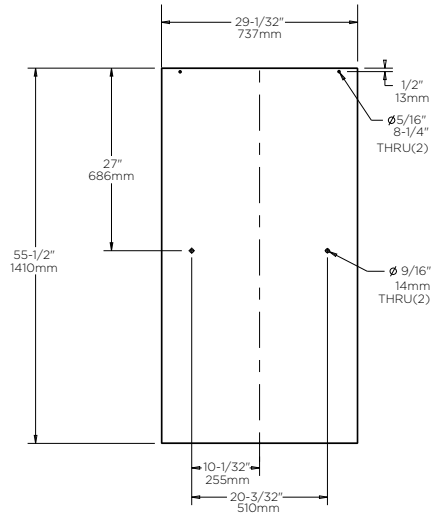

TECHNICAL DATA

Shower Door

SLIDING BATHUB 60" GLASS PANEL

MATERIALS:

1/4" (6mm) Tempered Glass Panel.

INSTALLATION:

Detailed Instructions and Hardware Included for Easy Installation.

UNIQUE FEATURE:

Spot Guard Easy Clean Coating.

Traditional: Fits Doors with an Opening min/max of 50 1/8" – 59 3/8" (127cm-151cm), with a Height of 58 1/8" (148cm)

Contemporary: Fits Doors with an Opening min/max of 50 1/8" – 58 1/2" (127cm-149cm), with a Height of 58 3/4" (149cm)

WARRANTY:

5 Year Limited Warranty.

see what Delta can do™