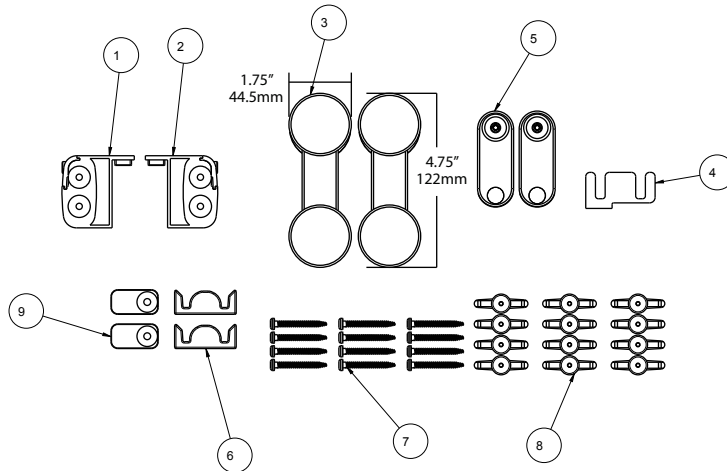

## Shower Door

## SLIDING CONTEMPORARY STYLE SHOWER TRACK 48"- 60"

ID	DESCRIPTION	QTY	MATERIAL
1	Top Track	1	AL6463_T5
2	Roller Door Wall Jamb	2	AL6463_T5
3	Bottom Track	1	AL6061
4	Blade Seal	2	PVC

ID	DESCRIPTION	QTY	MATERIAL
1	Mounting Bracket	1	Zinc_Die_Cast
2	Mounting Bracket	1	Zinc_Die_Cast
3	Outside Roller	2	Zinc
4	Center Guide Roller Door	1	Nylon
5	Inside Roller Assy	2	Zinc
6	Contemporary Door Bumper	2	PVC
7	#8-18 X 1.5" Long Phillips Head	12	SS
8	Toggle Wall Anchor	12	Nylon
9	Bumper	2	PVC

**UNIQUE FEATURE:**

Constructed of Corrosion Resistant Anodized Aluminum.

**48" - 60" Track Assembly Kit**

Fits 48" Shower Doors with an Opening min/max of 43 3/8" - 47 3/8" (110cm-120cm), with a Height of 71" (180cm).

Fits 60" Shower Doors with an Opening min/max of 50 1/8" - 58 1/2" (127cm-149cm), with a Height of 71" (180cm).

**WARRANTY:**

5 Year Limited Warranty.

see what Delta can do™