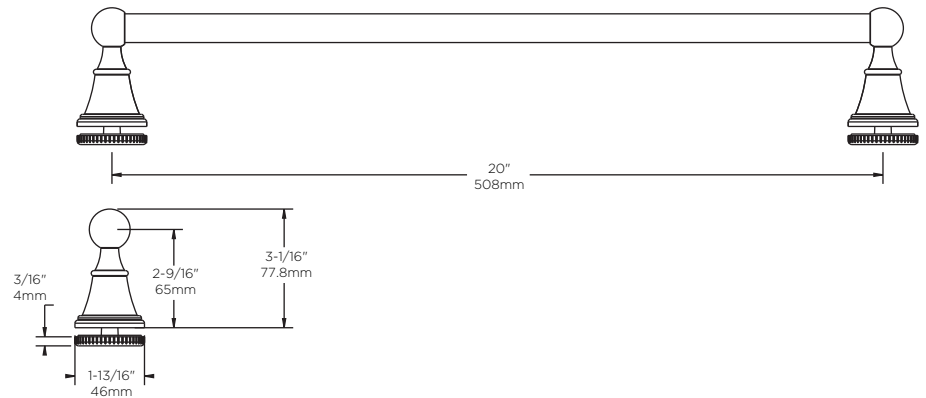

TECHNICAL DATA

Shower Door

CRESTFIELD™ HANDLE

1. **MATERIALS:** Zinc Posts for all, Aluminum Bar: Brushed Nickel, Oil Rubbed Bronze, and Polished Brass. Stainless Steel Bar: Polished Chrome.
2. **INSTALLATION:** Detailed Instructions and Hardware Included for Easy Installation.
3. **UNIQUE FEATURE:** Coordinates with Delta® Faucets and Bath Hardware.
   Compatible with All Delta® Sliding Bathtub or Shower Doors.
4. **WARRANTY:** 5 Year Limited Warranty.

see what Delta can do™