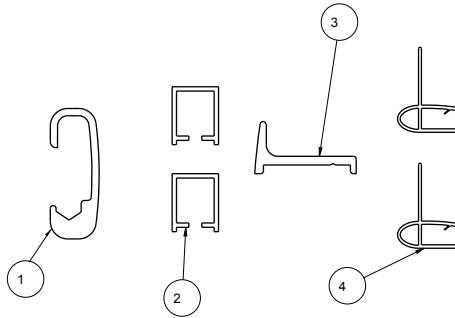

## Shower Door

## SLIDING CONTEMPORARY STYLE SHOWER TRACK 48"- 60"

ID	DESCRIPTION	QTY	MATERIAL
1	Top Track	1	AL6463_T5
2	Roller Door Wall Jamb	2	AL6463_T5
3	Bottom Track	1	AL6061
4	Blade Seal	2	PVC

ID	DESCRIPTION	QTY	MATERIAL
1	Mounting Bracket	1	Zinc_Die_Cast
2	Mounting Bracket	1	Zinc_Die_Cast
3	Outside Roller	2	Zinc
4	Center Guide Roller Door	1	Nylon
5	Inside Roller Assy	2	Zinc
6	Contemporary Door Bumper	2	PVC
7	#8-18 X 1.5" Long Phillips Head	12	SS
8	Toggle Wall Anchor	12	Nylon
9	Bumper	2	PVC

**UNIQUE FEATURE:**

Constructed of Corrosion Resistant Anodized Aluminum.

**48" - 60" Track Assembly Kit**

Fits 48" Shower Doors with an Opening min/max of 43 3/8" - 47 3/8" (110cm-120cm), with a Height of 71" (180cm).

Fits 60" Shower Doors with an Opening min/max of 50 1/8" - 58 1/2" (127cm-149cm), with a Height of 71" (180cm).

**WARRANTY:**

5 Year Limited Warranty.

see what Delta can do™