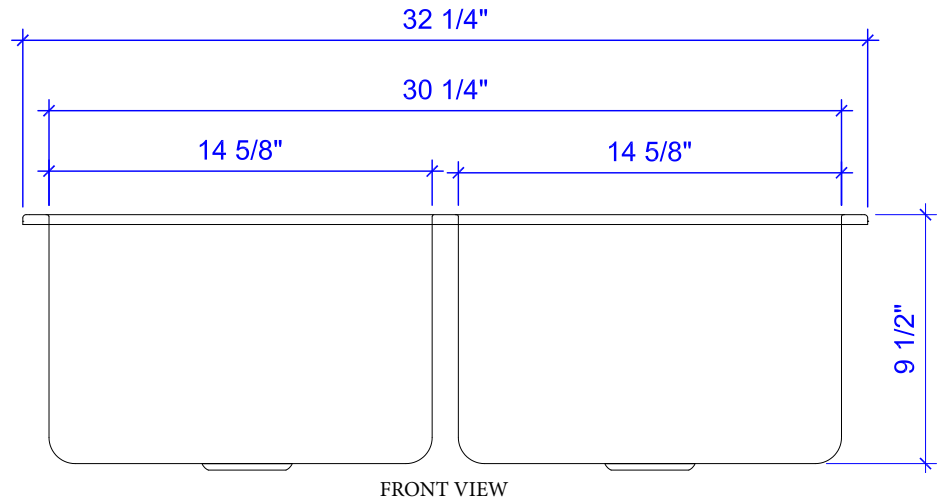

Rivera Undermount Copper Sink

Technical Specifications

- + Outer - 32 1/4" x 18 1/2" x 9 1/2"
- + Inner - 14 1/2" x 16 1/2" x 9 1/2"
- + Drain - 3.5" diameter center drain
- + Thickness - 16 gauge pure copper