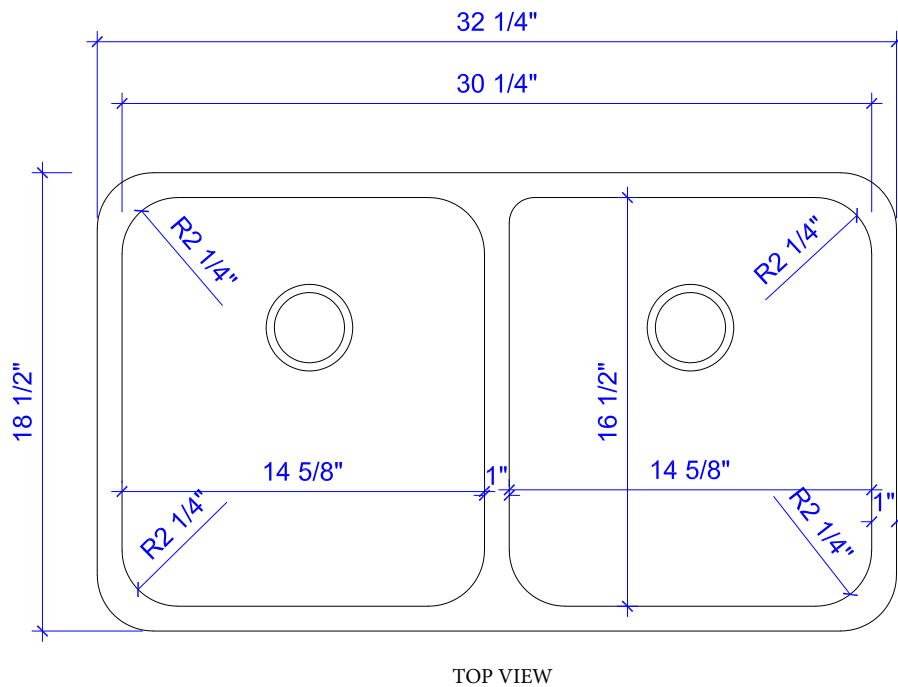

Rivera Undermount Copper Sink

REAL COPPER
SINKOLOGY[™]
Best Sink. Best Price.

Models: # [SK204-32AC](#)

32 ¼" x 18 ½" x 9 ½"

Features

- + Handmade 16 Gauge Copper
- + Antique Copper Finish
- + Easy to Care for Durable Finish
- + Lifetime Warranty

Rivera Undermount Copper Sink

Technical Specifications

- + Outer - 32 1/4" x 18 1/2" x 9 1/2"
- + Inner - 14 1/2" x 16 1/2" x 9 1/2"
- + Drain - 3.5" diameter center drain
- + Thickness - 16 gauge pure copper