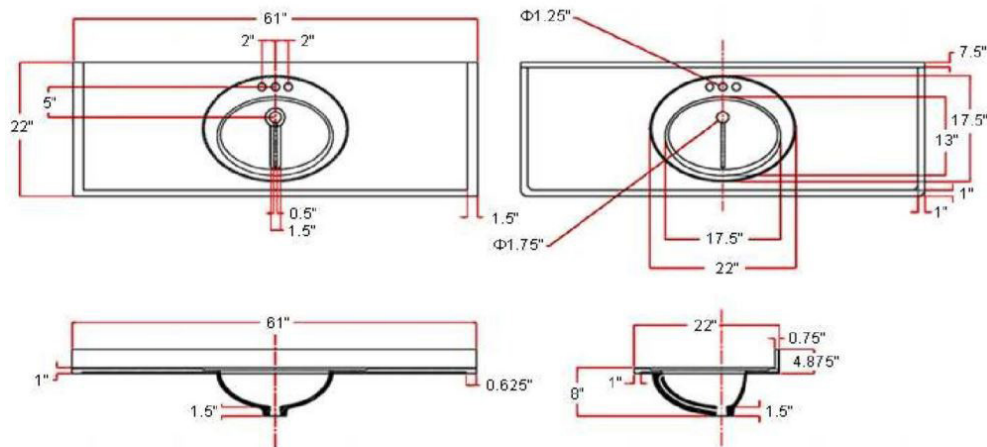

Cultured Marble Vanity Top 61"
Solid White

SPECIFICATIONS

MATERIAL:	Cultured Marble
TOOLS NEEDED FOR INSTALLATION:	100% silicone
ASSEMBLED DIMENSIONS:	11" H x 61" L x 22" D
ASSEMBLED WEIGHT:	67 lbs.
FAUCET TYPE:	Lav Centerset
NUMBER OF MOUNTING HOLES:	3
BOWL MATERIAL:	Cultured Marble
BACK SPLASH INCLUDED:	Yes
COLOR:	Solid White
NUMBER OF BOWLS:	1
BOWL DIMENSIONS:	5.63" H x 11.63" W x 16.85" D
BOWL SHAPE:	Oval
SINK THICKNESS:	0.98"
MOUNTING TYPE:	Integrated
OVERFLOW HOLE:	Yes