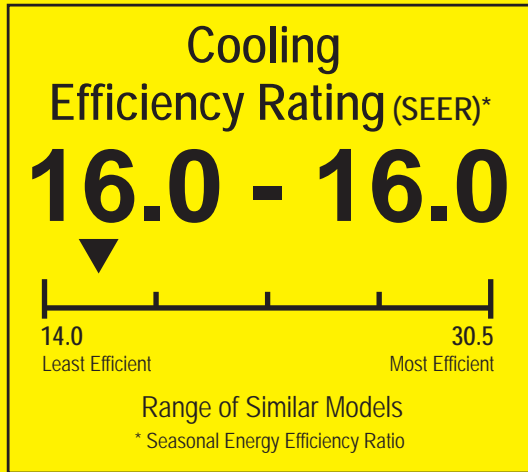

U.S. Government

Federal law prohibits removal of this label before consumer purchase.

ENERGYGUIDE

Heat Pump
Cooling and Heating
Split System

Panasonic Corporation of North America
CS-KE30NKU / CU-KE30NKU
Heating Capacity 33,000 Btu/h
Cooling Capacity 30,600 Btu/h

▼▼ This system's efficiency ratings depend on the coil your contractor installs with this unit. The heating efficiency rating will vary slightly in different geographic regions. Ask your contractor for details.