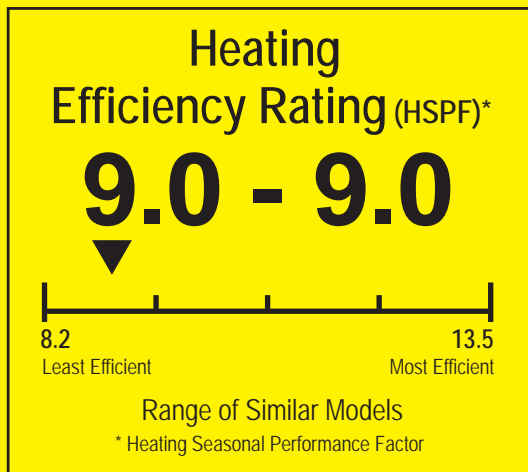

U.S. Government

Federal law prohibits removal of this label before consumer purchase.

ENERGYGUIDE

Heat Pump
Cooling and Heating
Split System

Panasonic Corporation of North America
CS-KE30NKU / CU-KE30NKU
Heating Capacity 33,000 Btu/h
Cooling Capacity 30,600 Btu/h

▼▼ This system's efficiency ratings depend on the coil your contractor installs with this unit. The heating efficiency rating will vary slightly in different geographic regions. Ask your contractor for details.