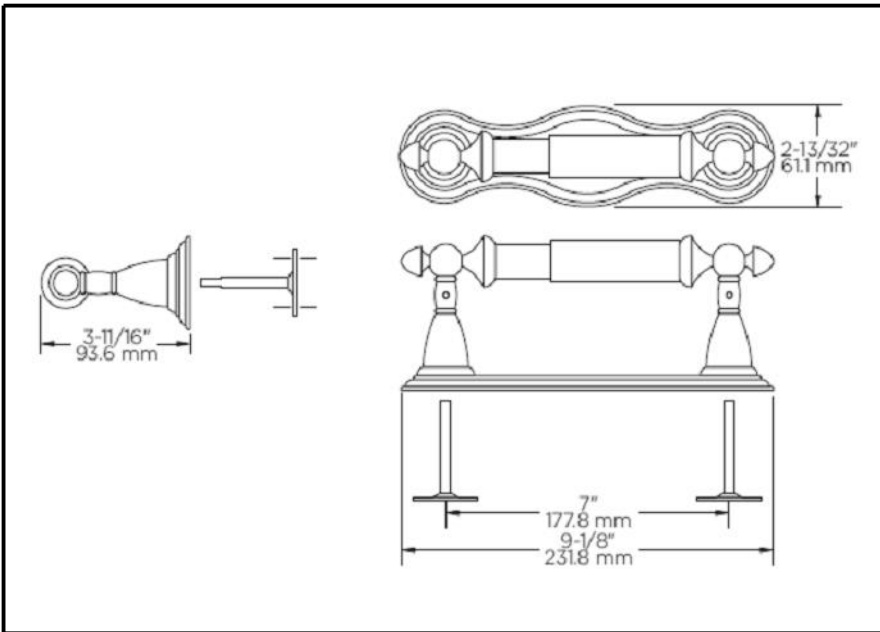

DELTA[®]

ACCESSORIES

- Victorian™ Bath Collection
- Toilet Paper Holder

Submitted Model No.: _____

Specific Features: _____

STANDARD SPECIFICATIONS:

- Wood blocking is preferable behind all wall surfaces. If wood blocking is not available, the following fasteners are suggested: Tile/Masonry-Plastic or lead Anchors Plaster/drywall-Toggle bolts.
- Mounting hardware and mounting template included with product.