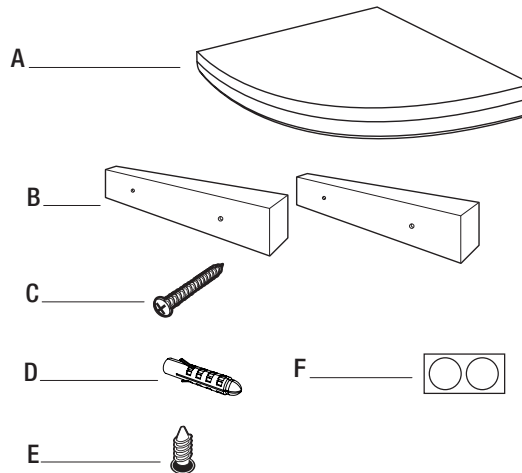

Use and Care Guide

Profile Floating Corner

Item # See page 2
Model #

HOME
DECORATORS
COLLECTION

TOOLS REQUIRED

Phillips screwdriver

Power drill

7/32 in. drill bit

Level

Pencil

Template for easy installation

Screw Placement Template: 

Using a push pin mount the template on the wall in the desired location, make sure that at least one screw hole will be installed into a wall stud for best results.

Using a level, rotate the template until horizontal, then attach the template to the wall with a second push pin.

Mark the screw indicator holes and remove the template.

Place the bracket over the holes marks and screw into place.

PACKAGE CONTENTS

Part	Description	Quantity
A	Shelf	1
B	Bracket	2
C	Screw	4
D	Drywall anchor	4
E	Set screw	2
F	Sticker	2

Installation

1 PREPARING FOR INSTALLATION

- Use the shelf as a guide and mark with a pencil where the bracket (B) should attach to the wall.
- While holding the bracket (B) against the wall, use a level to ensure that the bracket (B) is level.
- Use a pencil to mark the bracket (B) holes on the wall.
- Repeat same steps for additional bracket (B).