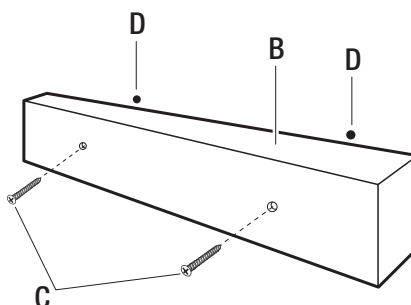

Level

Pencil

Template for easy installation

Screw Placement Template: 

Using a push pin mount the template on the wall in the desired location, make sure that at least one screw hole will be installed into a wall stud for best results.

Using a level, rotate the template until horizontal, then attach the template to the wall with a second push pin.

Mark the screw indicator holes and remove the template.

Place the bracket over the holes marks and screw into place.

PACKAGE CONTENTS

Part	Description	Quantity
A	Shelf	1
B	Bracket	2
C	Screw	4
D	Drywall anchor	4
E	Set screw	2
F	Sticker	2

Installation

1 PREPARING FOR INSTALLATION

- Use the shelf as a guide and mark with a pencil where the bracket (B) should attach to the wall.
- While holding the bracket (B) against the wall, use a level to ensure that the bracket (B) is level.
- Use a pencil to mark the bracket (B) holes on the wall.
- Repeat same steps for additional bracket (B).

2 INSTALLING THE BRACKET

IMPORTANT: If you are drilling into a stud, it is NOT necessary to pre-drill the hole!

- Using a power drill and a 7/32 in. drill bit, drill holes into the wall at the pencil marks. Only in drywall locations where there is not a stud.
- Insert the drywall anchors (D) into the holes.
- Use a Phillips screwdriver and the screws (C) to secure the bracket (B) to the wall.
- Repeat same steps for additional bracket (B).