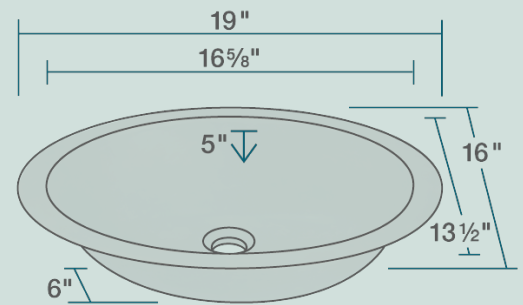

# 950 Single Bowl Bathroom Sink

- 19" x 16" x 6"
- Undermount Installation
- Aged Patina Finish
- Offset Drain
- One-Piece Construction
- Cardboard Cutout Template Included
- Installation Hardware Included
- Lifetime Warranty