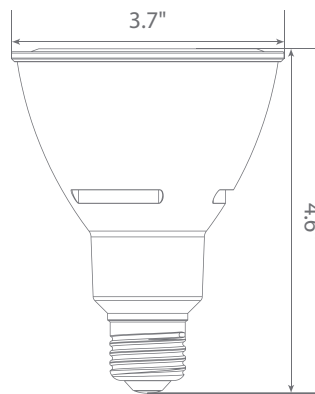

Product Dimensions