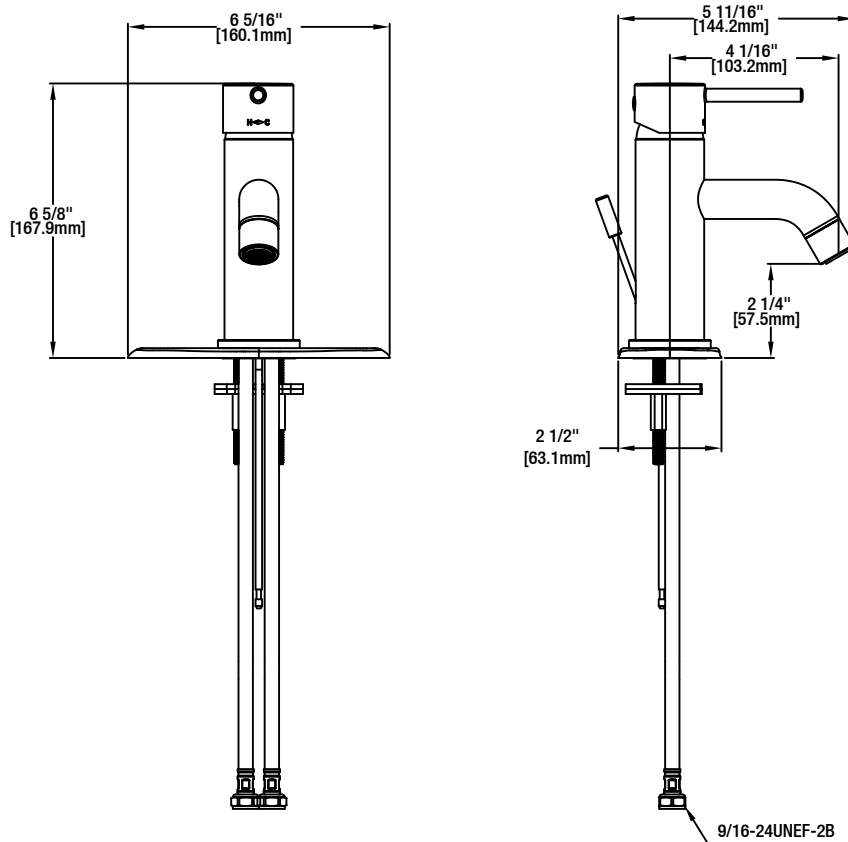

WARRANTY

- Limited Lifetime Warranty

INSTALLATION DIMENSIONS

Glacier Bay reserves the right to make changes in specifications and materials and to change and discontinue models, both without the notice or obligation. Dimensions are for reference only.