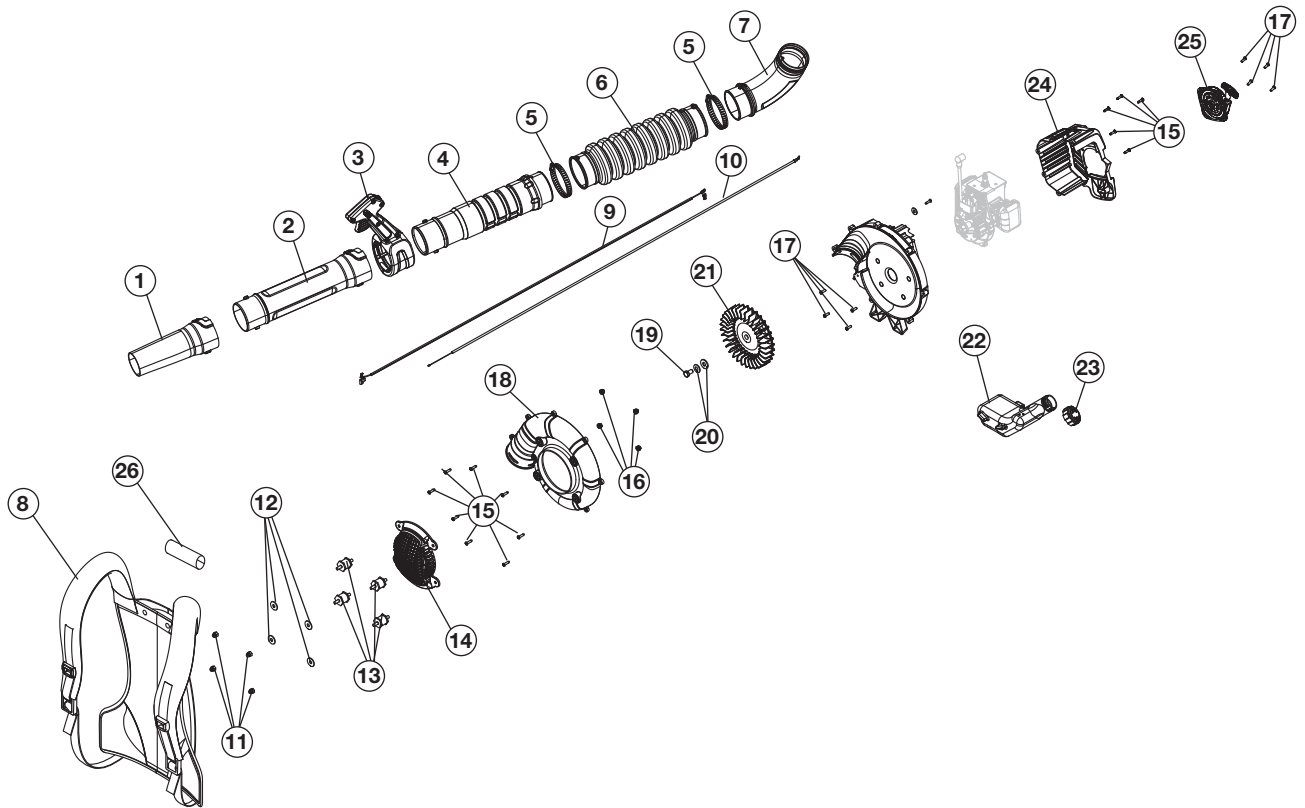

REPLACEMENT PARTS - MODEL TB2BP

2-CYCLE GAS BACKPACK BLOWER

PPN 41AR2BEG766

<u>Item</u>	<u>Part No.</u>	<u>Description</u>
1	753-06000	Nozzle
2	753-05971	Lower Blower Tube
3	753-05975	Throttle Grip Assembly
4	753-05991	Upper Blower Tube
5	753-05640	Clamp
6	753-05641	Flex Tube
7	753-05990	Elbow
8	753-05645	Harness
9	753-05643	Lead Wire
10	753-06434	Throttle Cable
11	753-05647	Nut
12	791-182678	Washer
13	753-05648	Insulator Mount

<u>Item</u>	<u>Part No.</u>	<u>Description</u>
14	753-05786	Intake Cover
15	791-181345	Screw
16	791-180050	Nut
17	791-181862	Screw
18	753-06597	Impeller Housing Assembly (includes 13-17)
19	791-182414	Bolt
20	753-04482	Impeller Hardware (includes 19)
21	753-05651	Impeller (includes 19 & 20)
22	753-05654	Fuel Tank Assembly (includes 23)
23	791-182529	Fuel Cap
24	753-06598	Housing Assembly (includes 15)
25	753-06596	Starter Assembly (includes 17)
26	753-06345	Grip