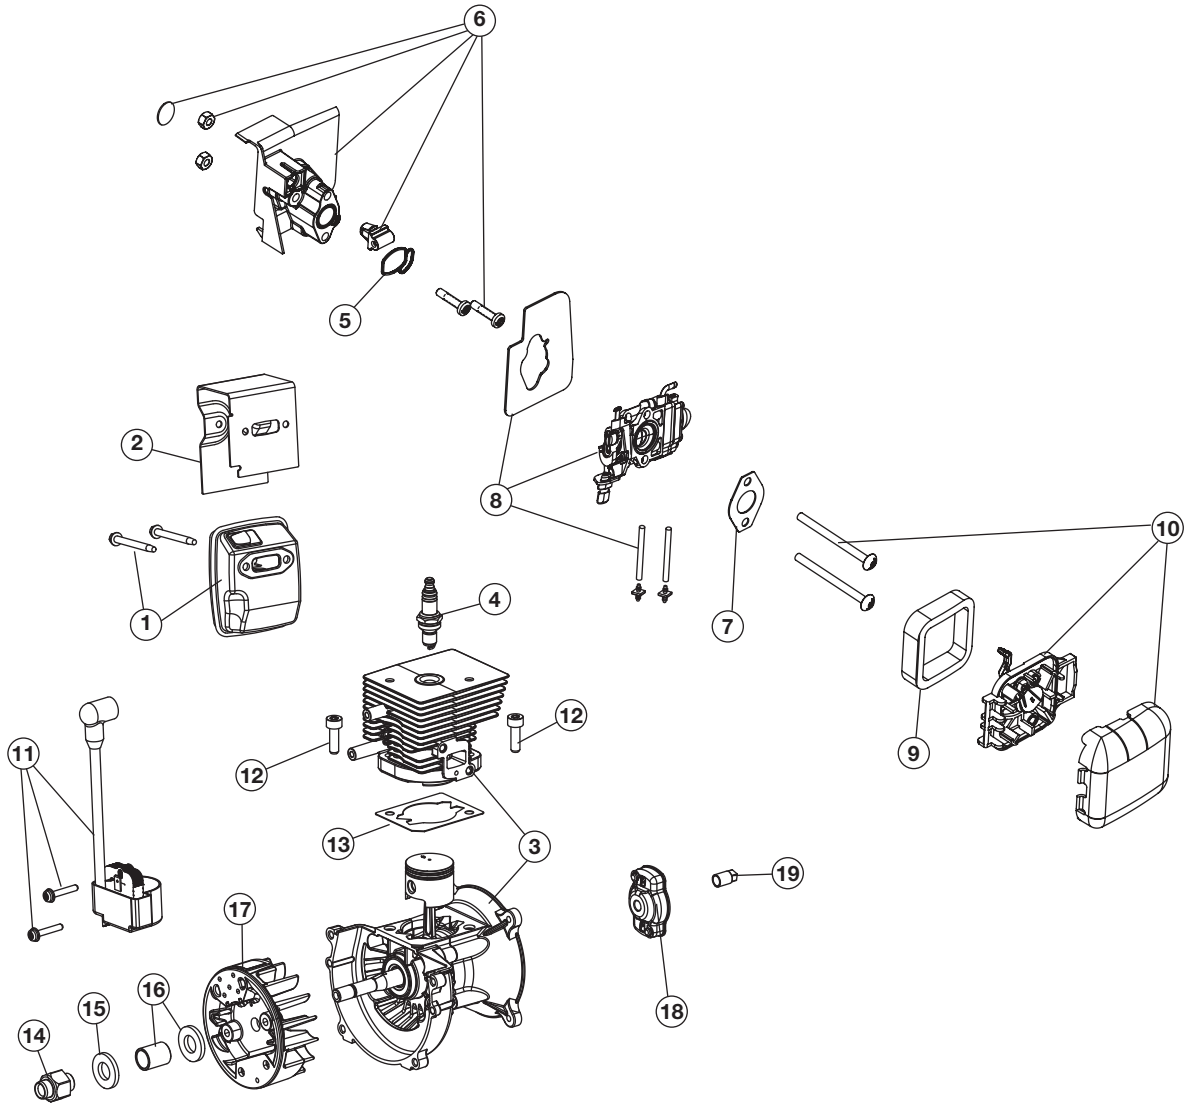

**REPLACEMENT PARTS - MODEL TB2BP**  
**2-CYCLE GAS BACKPACK BLOWER**  
 PPN 41AR2BEG766

Item	Part No.	Description
1	753-06418	Muffler Assembly (includes 2)
2	753-06419	Muffler Gasket
3	753-06441	Shortblock Assembly (includes 4 & 11-17)
4	753-06193	Spark Plug
5	753-06184	Insulator O-Ring
6	753-06189	Insulator Assembly (includes 5)
7	753-06253	Carburetor Gasket
8	753-06442	Carburetor Assembly (includes 7)
9	791-181757	Air Filter

Item	Part No.	Description
10	753-05634	Air Cleaner Assembly (includes 9)
11	753-06443	Module Assembly
12	753-05703	Screw
13	753-06440	Cylinder Gasket
14	753-05705	Flywheel Adaptor
15	753-05706	Washer
16	753-05707	Bushing
17	753-06246	Flywheel Assembly
18	753-06091	Pawl Assembly
19	753-06104	Electric Start Adaptor

# REPLACEMENT PARTS - MODEL TB2BP

<u>Item</u>	<u>Part No.</u>	<u>Description</u>
14	753-05786	Intake Cover
15	791-181345	Screw
16	791-180050	Nut
17	791-181862	Screw
18	753-06597	Impeller Housing Assembly (includes 13-17)
19	791-182414	Bolt
20	753-04482	Impeller Hardware (includes 19)
21	753-05651	Impeller (includes 19 & 20)
22	753-05654	Fuel Tank Assembly (includes 23)
23	791-182529	Fuel Cap
24	753-06598	Housing Assembly (includes 15)
25	753-06596	Starter Assembly (includes 17)
26	753-06345	Grip