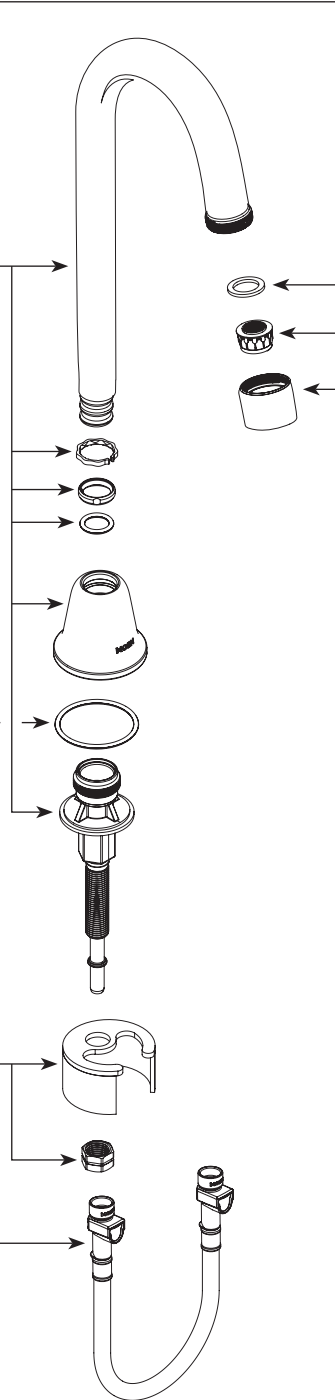

101076 Chrome

101076SRS Spot Resist Stainless

Bar Spout Kit

150672 Chrome

150672SRS Spot Resist Stainless

Deck Gasket

114295

Hardware Kit

100008

Duralock Hose Kit

114307

Illustrated Parts

CHATEAU® Single-Handle Prep Bar Faucet		
MODEL	TYPE	FINISH
4904	Lever	Chrome
4904SRS	Lever	Spot Resist Stainless

Buy it for looks. Buy it for life.®

Illustrated Parts

■ Order by Part Number

CHATEAU®		
Single-Handle Prep Bar Faucet		
MODEL	TYPE	FINISH
4904	Lever	Chrome

Aerator Kit

3924 (2.2 gpm) Chrome

Aerator Kit

101076 (1.5 gpm) Chrome

Bar Spout Kit

150672 Chrome

Plug Button

151644 Red/Blue

Set Screw Kit - (Requires 3/32" hex key)

155023

Dome

150666 Chrome

Cartridge Nut

144266