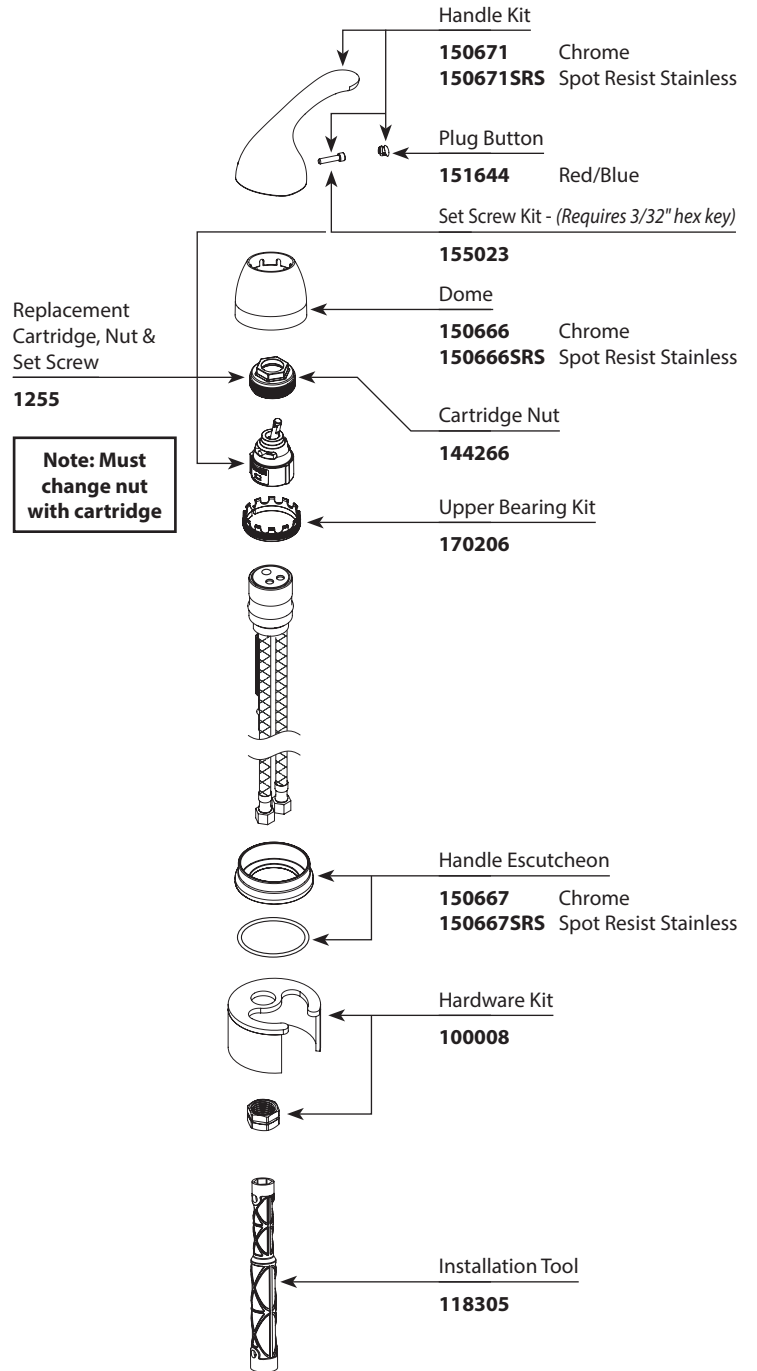

101076 Chrome

101076SRS Spot Resist Stainless

Bar Spout Kit

150672 Chrome

150672SRS Spot Resist Stainless

Deck Gasket

114295

Hardware Kit

100008

Duralock Hose Kit

114307

Illustrated Parts

CHATEAU® Single-Handle Prep Bar Faucet		
MODEL	TYPE	FINISH
4904	Lever	Chrome
4904SRS	Lever	Spot Resist Stainless

Buy it for looks. Buy it for life.®

Illustrated Parts

■ Order by Part Number

CHATEAU®		
Single-Handle Prep Bar Faucet		
MODEL	TYPE	FINISH
4904	Lever	Chrome

Aerator Kit

3924 (2.2 gpm) Chrome

Aerator Kit

101076 (1.5 gpm) Chrome

Bar Spout Kit

150672 Chrome

Plug Button

151644 Red/Blue

Set Screw Kit - (Requires 3/32" hex key)

155023

Dome

150666 Chrome

Cartridge Nut

144266